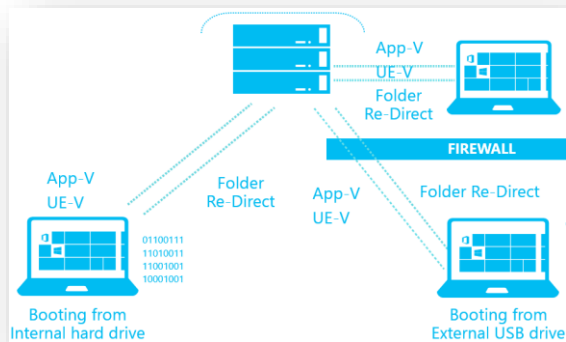

Windows 8.1 - muligheter