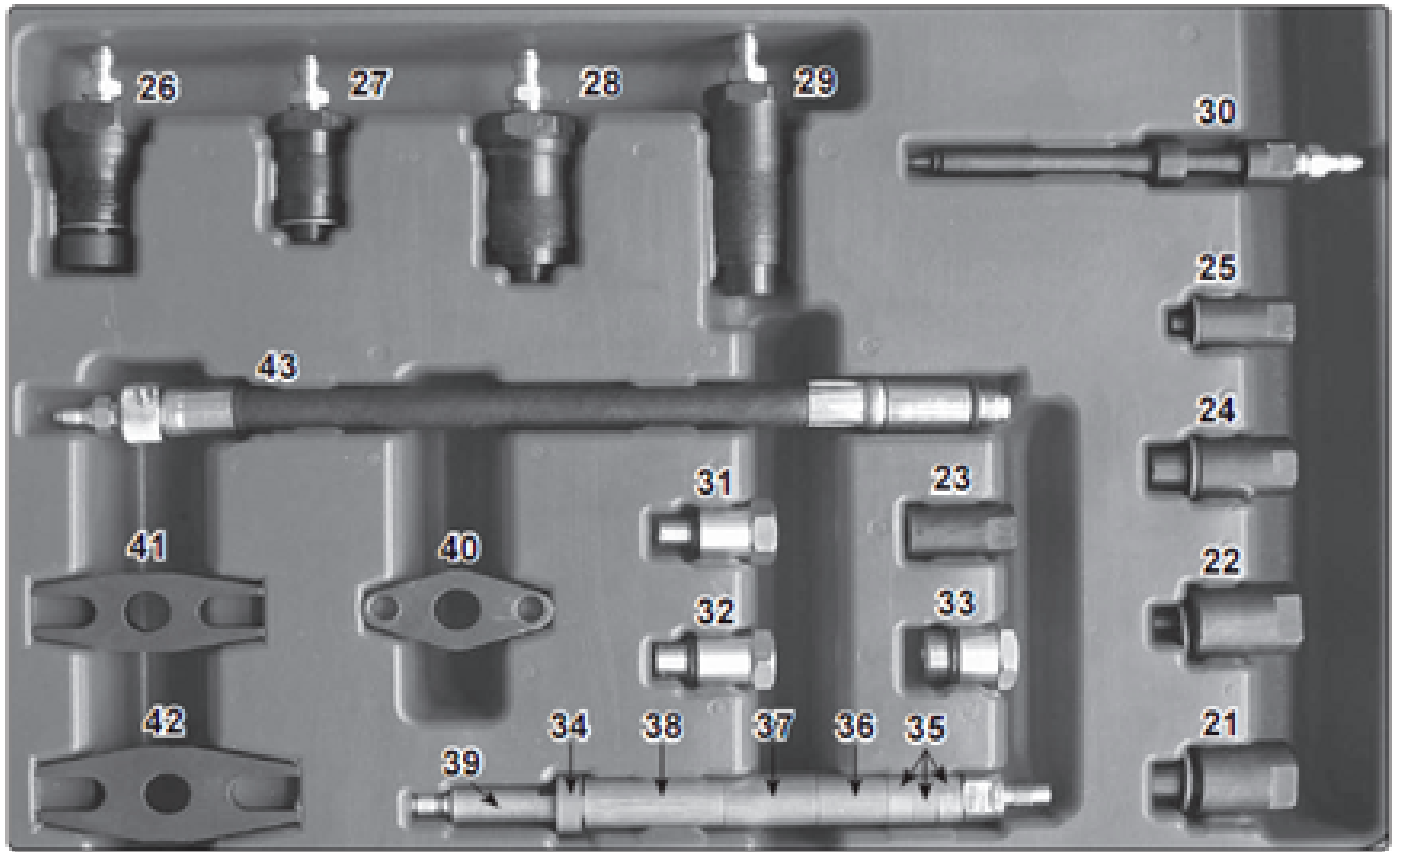

### 3. PARTS

Item	Description	Item	Description
1	1-Connector	26	26-Connector
2	2-Connector	27	27-Connector
3	3-Connector	28	28-Connector
4	4-Connector	29	29-Connector
5	5-Connector	30	30-Connector
6	6-Connector	31	Connector 10mm
7	7-Connector	32	Connector 12mm
8	8-Connector	33	Connector 18mm
9	9-Connector	34	Spacer 6.4mm
10	10-Connector	35	Spacer 6.5mm
11	11-Connector	36	Spacer 19mm
12	12-Connector	37	Spacer 26mm
13	13-Connector	38	Spacer 38mm
14	14-Connector	39	Pillar Assembly
15	15-Connector	40	Bridge Piece (Small)
16	16-Connector	41	Bridge Piece (Medium)
17	17-Connector	42	Bridge Piece (Large)
18	18-Connector	43	Hose & Connector 14mm
19	19-Connector	44	Elbow Connector
20	20-Connector	45	Gauge 600psi 40bar, 77mm OD
21	21-Connector	46	Gauge Hose
22	22-Connector	47	Valve & Washer Set
23	23-Connector		
24	24-Connector		
25	25-Connector		