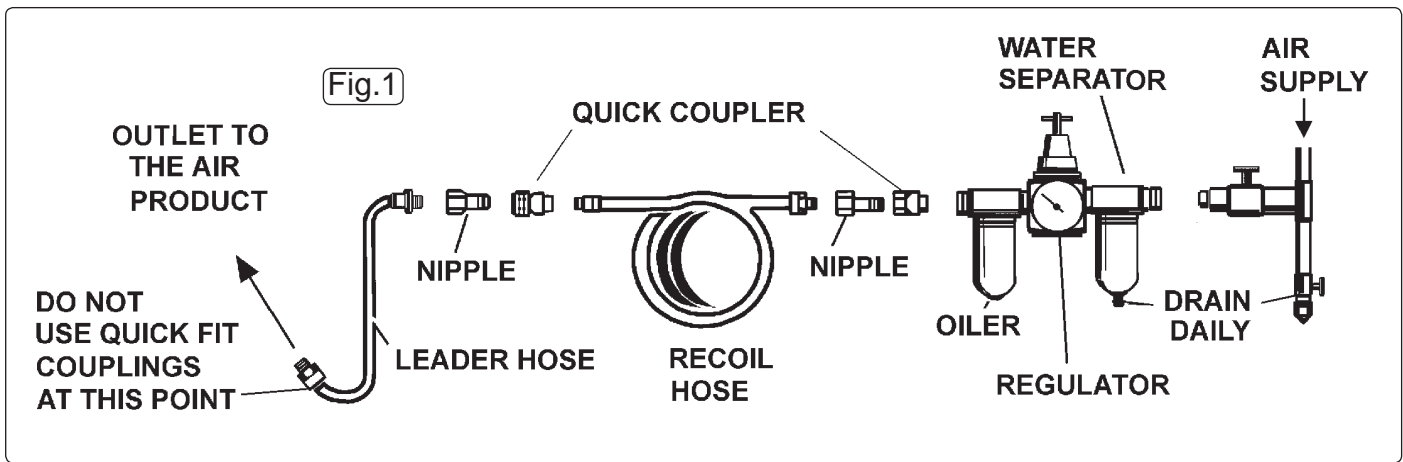

NOTE: It is our policy to continually improve products and as such we reserve the right to alter data, specifications and component parts without prior notice.
IMPORTANT: No liability is accepted for incorrect use of this product.

Make / Model	Engine	Type	Information	Year	Adaptor No
Alfa Romeo					
145	1.9	TD	AR67501 (AR67502NO)	04/94 -> 09/96	2
145	1.9	TD	AR33601	10/96 -> 09/97	2
145	1.9	JTD	AR32302	01/98 -> 01/01	14
146	1.9	TD	AR67501 (AR67502NO)	02/95 -> 09/96	2
146	1.9	TD	AR33601	10/96 -> 09/97	2
146	1.9	JTD	AR32302	01/98 -> 01/01	14
147	1.9	JTD	937A2.000	03/01 ->	14
147	1.9	JTD	182B9.000	06/03 ->	14
147	1.9	JTD	AR37101	07/05 ->	14
155	1.9	TD	AR67502	04/93 -> 04/96	2
155	2.5	TD	VM07, VM31B, VM425CLIEA	05/95 -> 01/98	12
156	1.9	JTD	AR32302	01/98 ->	14
156	1.9	JTD	AR37101	10/00 -> 05/01	14
156	1.9	JTD	937A2.000	05/01 ->	14
156	2.4	JTD	AR32501	01/98 -> 09/00	14
156	2.4	JTD	AR32501	02/98 -> 11/99	14
156	2.4	JTD	839A6.000	10/00 ->	14
156	2.4	JTD	841C.000	03/02 ->	14
156	2.4	JTD	841G.000	11/03 ->	14
159	1.9	JTD	939A1.000	09/05 ->	14
164	2.5	TD	VM08B, VM32B, VM425-SLIRA	05/95 -> 09/98	12
166	2.4	JTD	AR34202	10/98 -> 09/00	14
166	2.4	JTD	AR36202	10/00 ->	14
166	2.4	JTD	841C.000	04/02 ->	14
Brera	1.9	JTD	939A1.000	06/06 ->	14

Audi					
A2	1.2	TDi	ANY	02/00 ->	12
A2	1.4	TDi	AMF	02/00 -> 08/03	12
A3	1.9	TDi	AGR, AHF, AJM, ALH	09/96 -> 05/03	12
A3	1.9	TDi	ASV	01/97 -> 07/98	12
A3	1.9	TDi	ANU	08/98 ->	12
A3	1.9	TDi	ASZ	10/00 -> 05/03	12
A3	1.9	TDi	ATD	10/00 ->	12
A3	1.9	TDi	AXR	10/00 -> 09/01	12
A3	1.9	TDi	AZV, BKD	03/03 ->	12
A4	1.9	D	AFF, AHH	03/96 -> 07/97	12
A4	1.9	TDi	1Z	01/95 -> 07/96	12
A4	1.9	TDi	AFN	02/96 -> 06/00	12
A4	1.9	TDi	AFF	03/96 -> 06/00	12
A4	1.9	TDi	AHU	08/96 -> 06/00	12
A4	1.9	TDi	AJM	01/98 -> 12/98	12
A4	1.9	TDi	AVG	08/99 -> 06/00	12
A4	1.9	TDi	ATJ	03/00 -> 09/01	12
A4	1.9	TDi	ATD	09/01 ->	12
A4	1.9	TDi	AVB	09/01 -> 04/04	12
A4	1.9	TDi	AVF, AWX	01/01 ->	12
A4	2.5	TDi	AFB, AKN	09/97 -> 09/01	16
A4	2.5	TDi	AKE, AVL	11/00 ->	16
A4	2.5	TDi	AYM	08/01 -> 07/02	16
A4	2.5	TDi	BFC, BDG, BCZ	07/02 ->	16