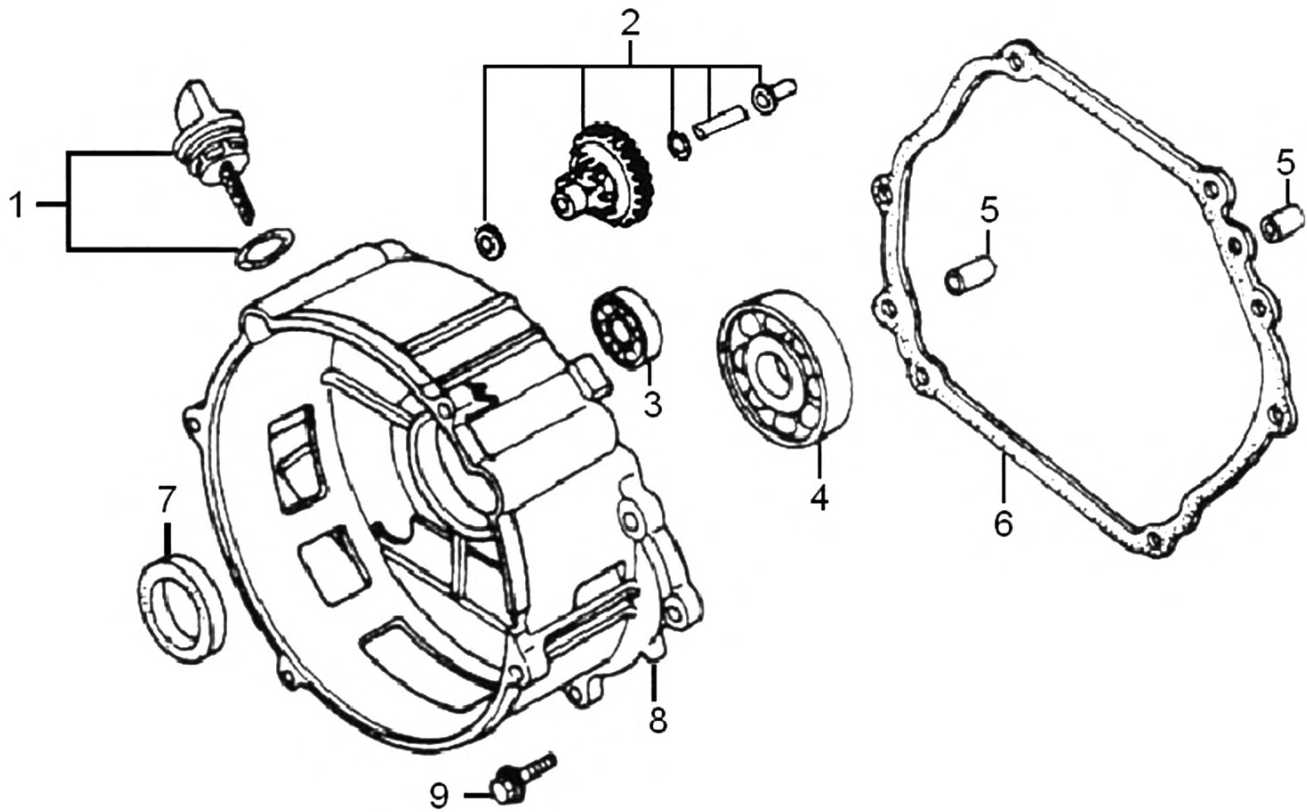

420cc ENGINE

Cylinder Head

ITEM	PART NO.	QTY.	DESCRIPTION
1	0J39340111	6	BOLT, FLANGE
2	0J39340112	1	COVER, HEAD
3	0J39340113	1	GASKET, HEAD COVER
4	0J39340114	1	TUBE, BREATHER
5	0G84420211	4	BOLT, FLANGE, 10x80
6	0G84420210	2	BOLT, STUD, EXHAUST
7	0J00620106	1	SPARK PLUG
8	0J39340115	1	CYLINDER HEAD
9	0J39340116	1	GASKET, CYLINDER
10	0G84420212	2	PIN
11	0K0090	2	BOLT, STUD, INTAKE
12	0G84420194	1	BOLT, FLANGE M6x12
13	0J39340117	1	SHROUD

Crankcase

ITEM	PART NO.	QTY.	DESCRIPTION
1	0G84420217	2	BOLT, FLANGE, 6x14
2	0G84420105	1	SWITCH ASSY., OIL LEVEL
3	0G84420118	1	BEARING, RADIAL BALL, 6202
4	0G84420218	1	WASHER, 8*16*1.2
5	0G84420219	1	PIN, LOCK, 10MM
6	0G84420220	1	SHAFT, GOVERNOR ARM
7	0G84420108	1	OIL SEAL, 8x14x4
8	0G84420110	2	BOLT, DRAIN PLUG
9	0G84420109	2	WASHER
10	0H98380100	1	CRANKCASE
11	0G84420267	1	CLIP
12	0G84420194	1	BOLT, FLANGE, 6x12
13	0G84420112	1	ALERT UNIT, OIL
14	0G84420194	1	BOLT, FLANGE, 6x12

420cc ENGINE

Crankcase Cover

ITEM	PART NO.	QTY.	DESCRIPTION
1	0J39430119	1	CAP COMP., OIL FILLER
2	0G84420221	1	GOVERNOR ASSY.
3	0G84420118	1	BEARING, RADIAL BALL 6202
4	0G84420117	1	BEARING, RADIAL BALL 6207
5	0G84420228	2	PIN, DOWEL 8×12
6	0G84420115	1	GASKET, CASE COVER
7	0G84420116	1	OIL SEAL 35×52×7
8	0G84420227	1	CRANKCASE COVER
9	0G84420229	7	BOLT, FLANGE M8×40

Rocker and Camshaft

ITEM	PART NO.	QTY.	DESCRIPTION
1	0J39430124	1	ROCKER ARM ASSY.
2	0J39430125	1	ROCKER ARM ASSY.
3	0G84420122	2	ROTATOR, VALVE
4	0G84420239	4	VALVE LOCKER
5	0G84420123	2	RETAINER, VALVE SPRING
6	0G84420124	2	SPRING, VALVE
7	0G84420125	1	SEAT, VALVE SPRING
8	0J39430126	1	VALVE ASSY.
9	0G84420128	1	SEAL, VALVE STEM
10	0J39430127	2	PUSH ROD
11	0G84420174	2	LIFTER, VALVE
12	0G84420175	1	CAMSHAFT ASSY