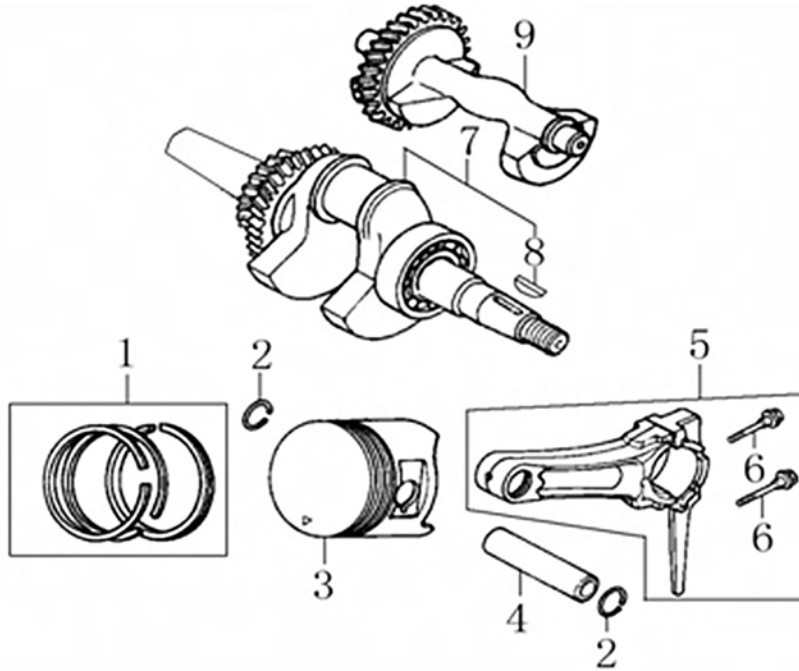

420cc ENGINE

Cylinder Head

ITEM	PART NO.	QTY.	DESCRIPTION
1	0J39340111	6	BOLT, FLANGE
2	0J39340112	1	COVER, HEAD
3	0J39340113	1	GASKET, HEAD COVER
4	0J39340114	1	TUBE, BREATHER
5	0G84420211	4	BOLT, FLANGE, 10x80
6	0G84420210	2	BOLT, STUD, EXHAUST
7	0J00620106	1	SPARK PLUG
8	0J39340115	1	CYLINDER HEAD
9	0J39340116	1	GASKET, CYLINDER
10	0G84420212	2	PIN
11	0K0090	2	BOLT, STUD, INTAKE
12	0G84420194	1	BOLT, FLANGE M6x12
13	0J39340117	1	SHROUD

420cc ENGINE

Crankcase Cover

ITEM	PART NO.	QTY.	DESCRIPTION
1	0J39430119	1	CAP COMP., OIL FILLER
2	0G84420221	1	GOVERNOR ASSY.
3	0G84420118	1	BEARING, RADIAL BALL 6202
4	0G84420117	1	BEARING, RADIAL BALL 6207
5	0G84420228	2	PIN, DOWEL 8×12
6	0G84420115	1	GASKET, CASE COVER
7	0G84420116	1	OIL SEAL 35×52×7
8	0G84420227	1	CRANKCASE COVER
9	0G84420229	7	BOLT, FLANGE M8×40

Crankshaft and Piston

ITEM	PART NO.	QTY.	DESCRIPTION
1	0J28790111	1	RING SET, PISTON
2	0G84420237	2	CLIP, PISTON PIN
3	0J28790112	1	PISTON
4	0G84420238	1	PIN, PISTON
5	0J00620113	1	CONNECTING ROD ASSY
6	0G84420236	2	BOLT, CONNECTING ROD
7	0J00620108	1	CRANKSHAFT ASSY
8	0J39430123	1	KEY, SPECIAL WOODRUFF
9	0J00620111	1	WEIGHT, BALANCER

Rocker and Camshaft

ITEM	PART NO.	QTY.	DESCRIPTION
1	0J39430124	1	ROCKER ARM ASSY.
2	0J39430125	1	ROCKER ARM ASSY.
3	0G84420122	2	ROTATOR, VALVE
4	0G84420239	4	VALVE LOCKER
5	0G84420123	2	RETAINER, VALVE SPRING
6	0G84420124	2	SPRING, VALVE
7	0G84420125	1	SEAT, VALVE SPRING
8	0J39430126	1	VALVE ASSY.
9	0G84420128	1	SEAL, VALVE STEM
10	0J39430127	2	PUSH ROD
11	0G84420174	2	LIFTER, VALVE
12	0G84420175	1	CAMSHAFT ASSY