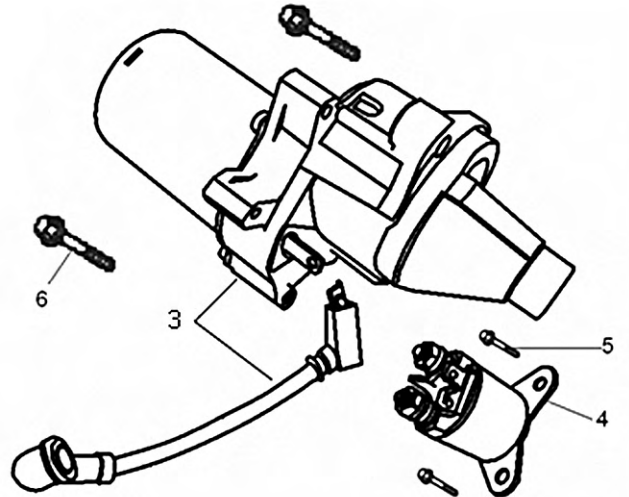

Starter

ITEM	PART NO.	QTY.	DESCRIPTION
1	0G8442A114	1	STARTER ASSY.
2	0G84420194	5	BOLT, FLANGE
3	0H98380101	1	STARTER MOTOR
4	0H98380102	1	CONTACTOR ASSY.
5	0G84420217	2	BOLT-WASHER
6	0H98380103	2	BOLT, FLANGE
7	0G8442A115	1	BLOWER HOUSING, RECOIL STARTER
8	0G9798	1	ASSY, RECOIL STARTER