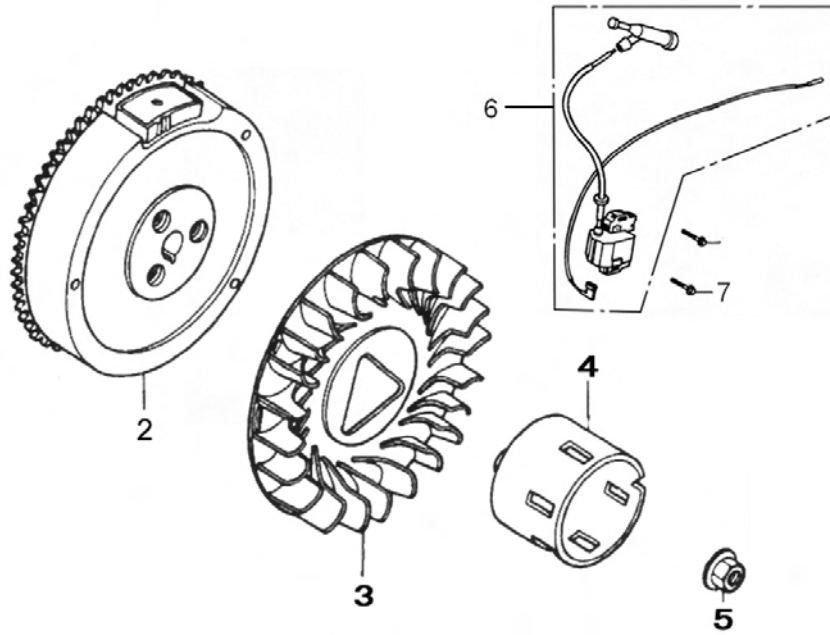

Flywheel and Ignition

ITEM	PART NO.	QTY.	DESCRIPTION
2	0J39430129	1	FLYWHEEL
3	0G84420147	1	FAN COOLING
4	0G84420148	1	PULLEY, STARTER
5	0G84420149	1	NUT SPECIAL, M16
6	0G84420150	1	COIL ASSY., IGNITION
7	0G84420268	2	BOLT, FLANGE