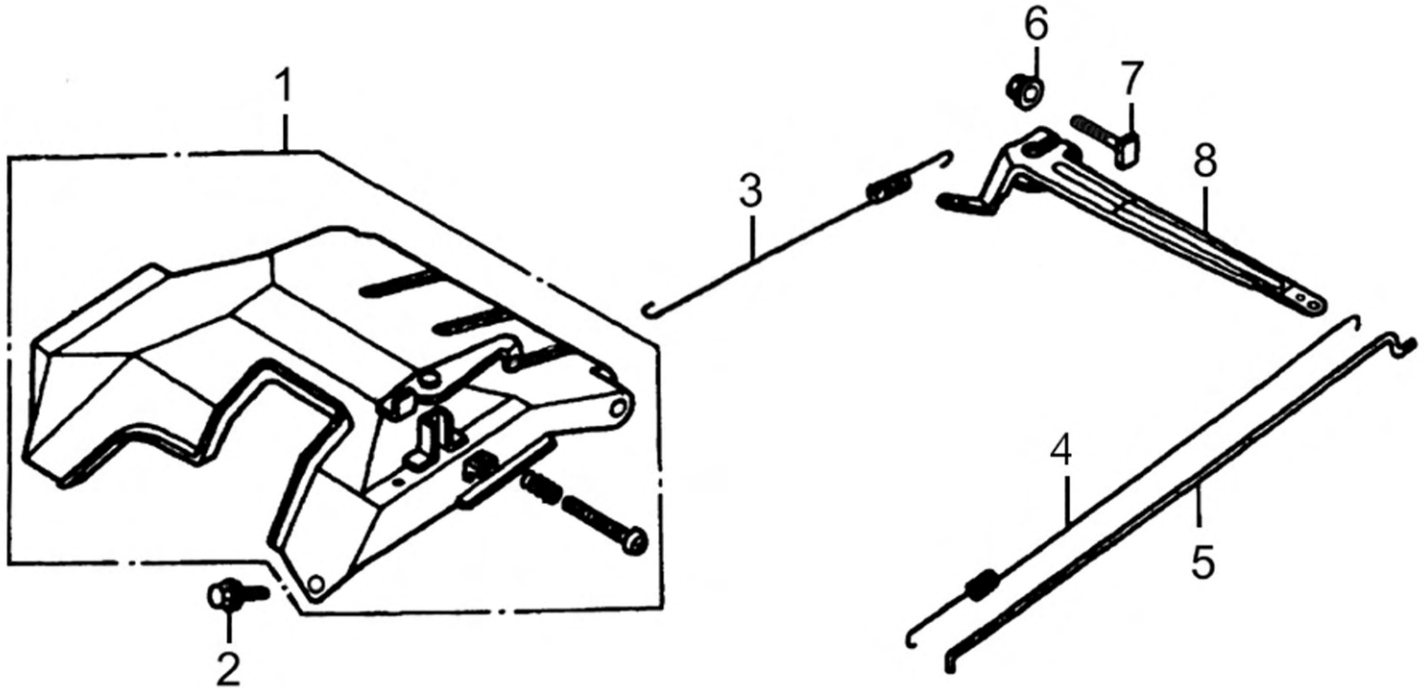

Rocker and Camshaft

ITEM	PART NO.	QTY.	DESCRIPTION
1	0J39430124	1	ROCKER ARM ASSY.
2	0J39430125	1	ROCKER ARM ASSY.
3	0G84420122	2	ROTATOR, VALVE
4	0G84420239	4	VALVE LOCKER
5	0G84420123	2	RETAINER, VALVE SPRING
6	0G84420124	2	SPRING, VALVE
7	0G84420125	1	SEAT, VALVE SPRING
8	0J39430126	1	VALVE ASSY.
9	0G84420128	1	SEAL, VALVE STEM
10	0J39430127	2	PUSH ROD
11	0G84420174	2	LIFTER, VALVE
12	0G84420175	1	CAMSHAFT ASSY

Flywheel and Ignition

ITEM	PART NO.	QTY.	DESCRIPTION
2	0J39430129	1	FLYWHEEL
3	0G84420147	1	FAN COOLING
4	0G84420148	1	PULLEY, STARTER
5	0G84420149	1	NUT SPECIAL, M16
6	0G84420150	1	COIL ASSY., IGNITION
7	0G84420268	2	BOLT, FLANGE

Control System

ITEM	PART NO.	QTY.	DESCRIPTION
1	0J39430130	1	CONTROL ASSY.
2	0G84420194	3	BOLT, FLANGE, 6x12
3	0J39430131	1	SPRING, GOVERNOR A
4	0J39430132	1	SPRING, GOVERNOR B
5	0J39430133	1	ROD, GOVERNOR
6	0G84420196	1	NUT, FLANGE, M6
7	0G84420197	1	BOLT, GOVERNOR ARM
8	0G84420198	1	ARM, GOVERNOR