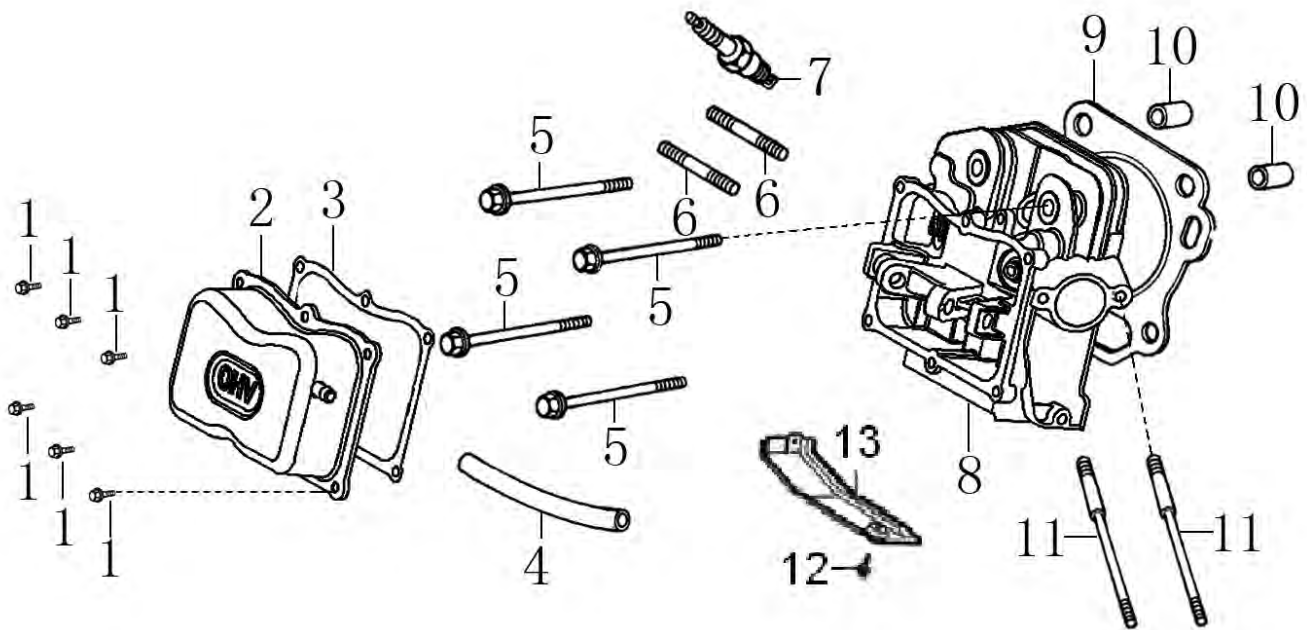

420cc ENGINE

Cylinder Head

ITEM	PART NO.	QTY.	DESCRIPTION
1	0J39340111	6	BOLT, FLANGE
2	0J39340112	1	COVER, HEAD
3	0J39340113	1	GASKET, HEAD COVER
4	0J39340114	1	TUBE, BREATHER
5	0G84420211	4	BOLT, FLANGE, 10x80
6	0G84420210	2	BOLT, STUD, EXHAUST
7	0J00620106	1	SPARK PLUG
8	0J39340115	1	CYLINDER HEAD
9	0J39340116	1	GASKET, CYLINDER
10	0G84420212	2	PIN
11	0K0090	2	BOLT, STUD, INTAKE
12	0G84420194	1	BOLT, FLANGE M6x12
13	0J39340117	1	SHROUD

Crankcase

ITEM	PART NO.	QTY.	DESCRIPTION
1	0G84420217	2	BOLT, FLANGE, 6x14
2	0G84420105	1	SWITCH ASSY., OIL LEVEL
3	0G84420118	1	BEARING, RADIAL BALL, 6202
4	0G84420218	1	WASHER, 8*16*1.2
5	0G84420219	1	PIN, LOCK, 10MM
6	0G84420220	1	SHAFT, GOVERNOR ARM
7	0G84420108	1	OIL SEAL, 8x14x4
8	0G84420110	2	BOLT, DRAIN PLUG
9	0G84420109	2	WASHER
10	0H98380100	1	CRANKCASE
11	0G84420267	1	CLIP
12	0G84420194	1	BOLT, FLANGE, 6x12
13	0G84420112	1	ALERT UNIT, OIL
14	0G84420194	1	BOLT, FLANGE, 6x12

420cc ENGINE

Crankcase Cover

ITEM	PART NO.	QTY.	DESCRIPTION
1	0J39430119	1	CAP COMP., OIL FILLER
2	0G84420221	1	GOVERNOR ASSY.
3	0G84420118	1	BEARING, RADIAL BALL 6202
4	0G84420117	1	BEARING, RADIAL BALL 6207
5	0G84420228	2	PIN, DOWEL 8×12
6	0G84420115	1	GASKET, CASE COVER
7	0G84420116	1	OIL SEAL 35×52×7
8	0G84420227	1	CRANKCASE COVER
9	0G84420229	7	BOLT, FLANGE M8×40

Rocker and Camshaft

ITEM	PART NO.	QTY.	DESCRIPTION
1	0J39430124	1	ROCKER ARM ASSY.
2	0J39430125	1	ROCKER ARM ASSY.
3	0G84420122	2	ROTATOR, VALVE
4	0G84420239	4	VALVE LOCKER
5	0G84420123	2	RETAINER, VALVE SPRING
6	0G84420124	2	SPRING, VALVE
7	0G84420125	1	SEAT, VALVE SPRING
8	0J39430126	1	VALVE ASSY.
9	0G84420128	1	SEAL, VALVE STEM
10	0J39430127	2	PUSH ROD
11	0G84420174	2	LIFTER, VALVE
12	0G84420175	1	CAMSHAFT ASSY