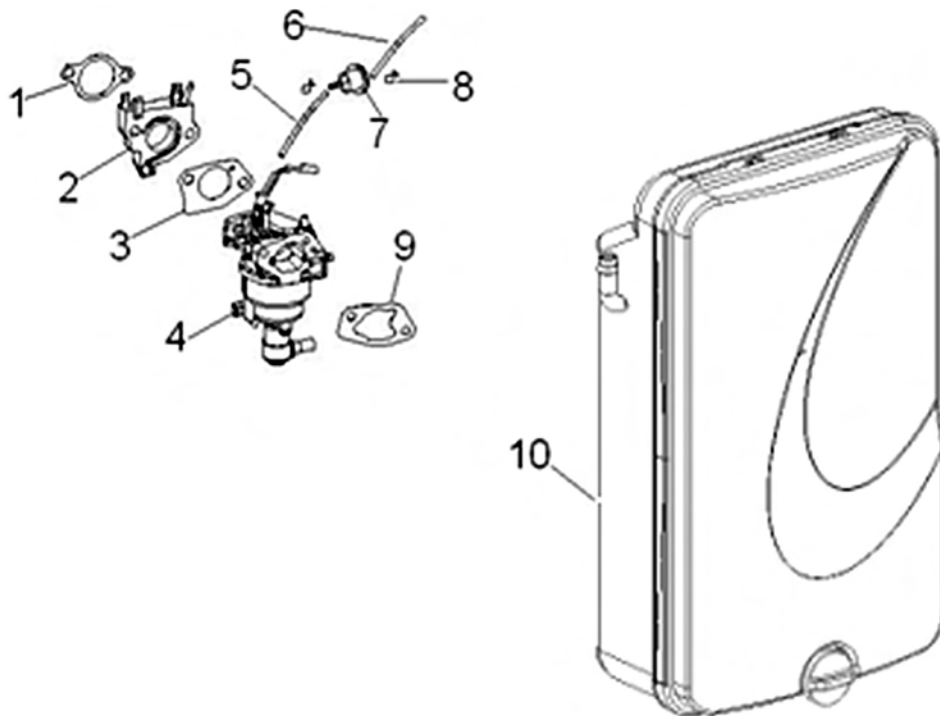

Air Cleaner and Carburetor

ITEM	PART NO.	QTY.	DESCRIPTION
1	0G84420144	1	GASKET, CARBURETOR
2	0J25910112	1	SPACER, CARBURETOR
3	0G9916	1	GASKET, CARBURETOR
4	0G8442A112	1	CARBURETOR ASSY.
5	0G9757B	1	TUBE, FUEL
6	0G9757A	1	TUBE, FUEL
7	0G9914	1	FILTER
8	0J25910115	4	CLAMP
9	0G84420156	1	GASKET, CARBURETOR
10	0G8442C111	1	AIR CLEANER
Not Shown	0G84420151		ELEMENT, AIR CLEANER