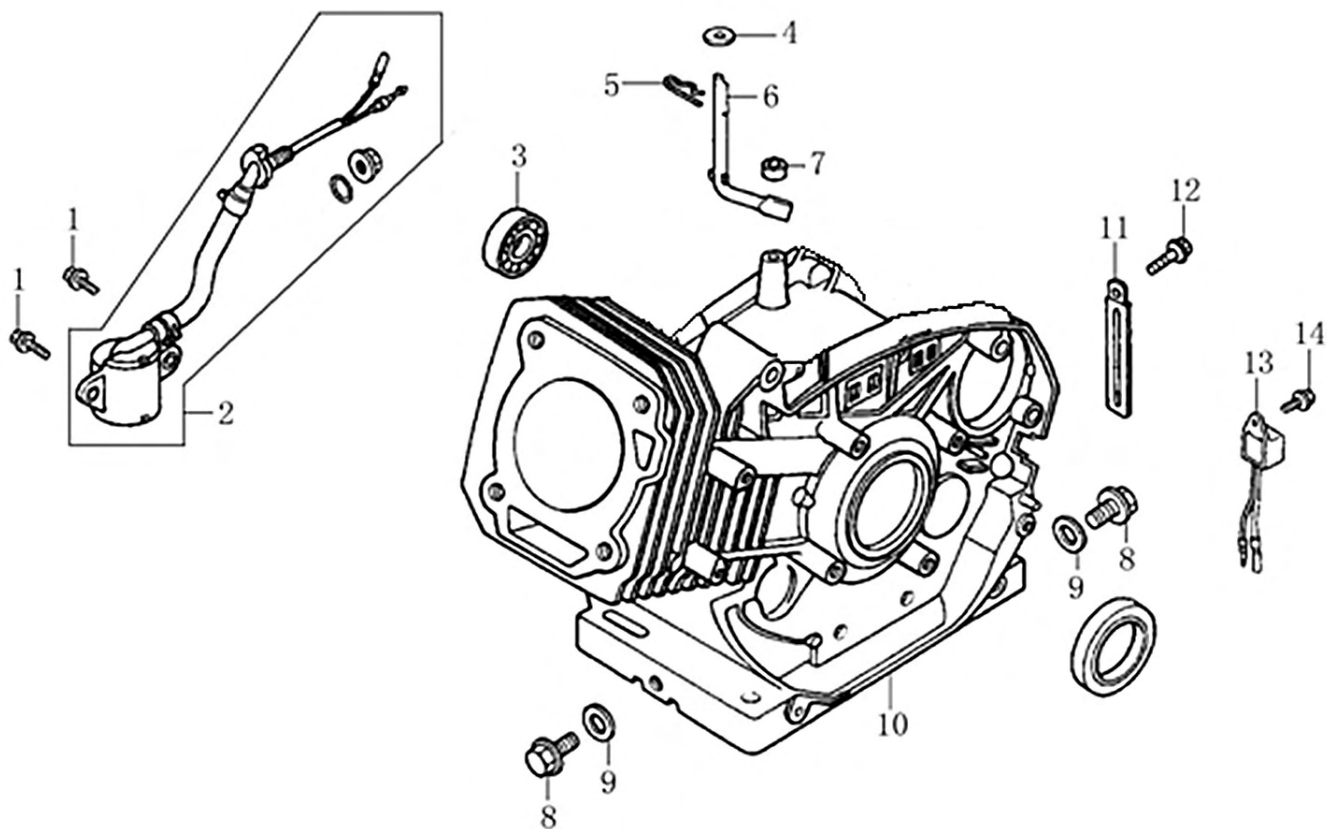

420cc ENGINE

Cylinder Head

ITEM	PART NO.	QTY.	DESCRIPTION
1	0J39340111	6	BOLT, FLANGE
2	0J39340112	1	COVER, HEAD
3	0J39340113	1	GASKET, HEAD COVER
4	0J39340114	1	TUBE, BREATHER
5	0G84420211	4	BOLT, FLANGE, 10x80
6	0G84420210	2	BOLT, STUD, EXHAUST
7	0J00620106	1	SPARK PLUG
8	0J39340115	1	CYLINDER HEAD
9	0J39340116	1	GASKET, CYLINDER
10	0G84420212	2	PIN
11	0K0090	2	BOLT, STUD, INTAKE
12	0G84420194	1	BOLT, FLANGE M6x12
13	0J39340117	1	SHROUD

Crankcase

ITEM	PART NO.	QTY.	DESCRIPTION
1	0G84420217	2	BOLT, FLANGE, 6x14
2	0G84420105	1	SWITCH ASSY., OIL LEVEL
3	0G84420118	1	BEARING, RADIAL BALL, 6202
4	0G84420218	1	WASHER, 8*16*1.2
5	0G84420219	1	PIN, LOCK, 10MM
6	0G84420220	1	SHAFT, GOVERNOR ARM
7	0G84420108	1	OIL SEAL, 8x14x4
8	0G84420110	2	BOLT, DRAIN PLUG
9	0G84420109	2	WASHER
10	0H98380100	1	CRANKCASE
11	0G84420267	1	CLIP
12	0G84420194	1	BOLT, FLANGE, 6x12
13	0G84420112	1	ALERT UNIT, OIL
14	0G84420194	1	BOLT, FLANGE, 6x12

420cc ENGINE

Crankcase Cover

ITEM	PART NO.	QTY.	DESCRIPTION
1	0J39430119	1	CAP COMP., OIL FILLER
2	0G84420221	1	GOVERNOR ASSY.
3	0G84420118	1	BEARING, RADIAL BALL 6202
4	0G84420117	1	BEARING, RADIAL BALL 6207
5	0G84420228	2	PIN, DOWEL 8×12
6	0G84420115	1	GASKET, CASE COVER
7	0G84420116	1	OIL SEAL 35×52×7
8	0G84420227	1	CRANKCASE COVER
9	0G84420229	7	BOLT, FLANGE M8×40

Rocker and Camshaft

ITEM	PART NO.	QTY.	DESCRIPTION
1	0J39430124	1	ROCKER ARM ASSY.
2	0J39430125	1	ROCKER ARM ASSY.
3	0G84420122	2	ROTATOR, VALVE
4	0G84420239	4	VALVE LOCKER
5	0G84420123	2	RETAINER, VALVE SPRING
6	0G84420124	2	SPRING, VALVE
7	0G84420125	1	SEAT, VALVE SPRING
8	0J39430126	1	VALVE ASSY.
9	0G84420128	1	SEAL, VALVE STEM
10	0J39430127	2	PUSH ROD
11	0G84420174	2	LIFTER, VALVE
12	0G84420175	1	CAMSHAFT ASSY