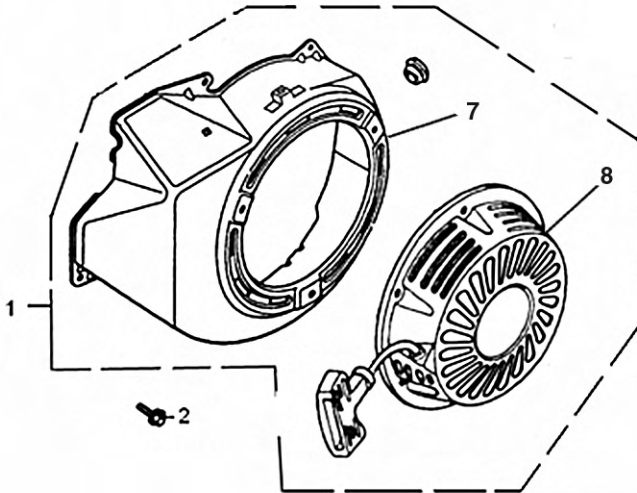

Starter

ITEM	PART NO.	QTY.	DESCRIPTION
1	0G8442A114	1	STARTER ASSY.
2	0G84420194	5	BOLT, FLANGE
3	0H98380101	1	STARTER MOTOR
4	0H98380102	1	CONTACTOR ASSY.
5	0G84420217	2	BOLT-WASHER
6	0H98380103	2	BOLT, FLANGE
7	0G8442A115	1	BLOWER HOUSING, RECOIL STARTER
8	0G9798	1	ASSY, RECOIL STARTER