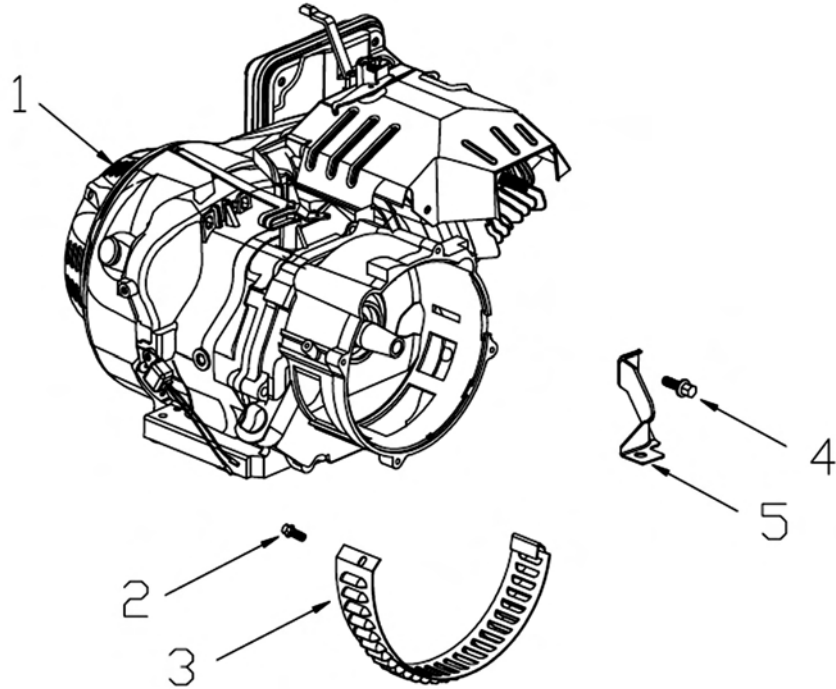

Engine

ITEM	PART NO.	QTY.	DESCRIPTION
1	0H9838C	1	ENGINE G420FDA
2	0J00620100	1	BOLT, FLANGE M5*10
3	0H9761	1	ALTERNATOR SCROLL
4	0G84420194	1	BOLT, FLANGE M6*12
5	0G8442C112	1	BRACKET, AIR CLEANER
NOT SHOWN	0H9838C00SM		420CC GASOLINE ENG (G19) SM KIT