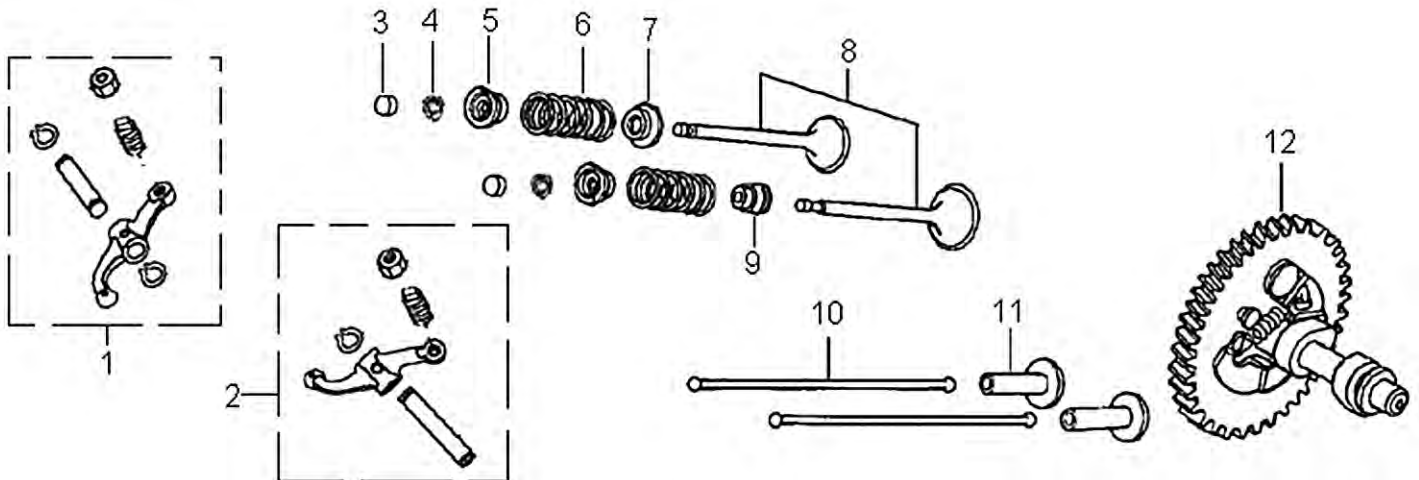

420cc ENGINE

Cylinder Head

ITEM	PART NO.	QTY.	DESCRIPTION
1	0J39340111	6	BOLT, FLANGE
2	0J39340112	1	COVER, HEAD
3	0J39340113	1	GASKET, HEAD COVER
4	0J39340114	1	TUBE, BREATHER
5	0G84420211	4	BOLT, FLANGE, 10x80
6	0G84420210	2	BOLT, STUD, EXHAUST
7	0J00620106	1	SPARK PLUG
8	0J39340115	1	CYLINDER HEAD
9	0J39340116	1	GASKET, CYLINDER
10	0G84420212	2	PIN
11	0K0090	2	BOLT, STUD, INTAKE
12	0G84420194	1	BOLT, FLANGE M6x12
13	0J39340117	1	SHROUD

420cc ENGINE

Crankcase Cover

ITEM	PART NO.	QTY.	DESCRIPTION
1	0J39430119	1	CAP COMP., OIL FILLER
2	0G84420221	1	GOVERNOR ASSY.
3	0G84420118	1	BEARING, RADIAL BALL 6202
4	0G84420117	1	BEARING, RADIAL BALL 6207
5	0G84420228	2	PIN, DOWEL 8×12
6	0G84420115	1	GASKET, CASE COVER
7	0G84420116	1	OIL SEAL 35×52×7
8	0G84420227	1	CRANKCASE COVER
9	0G84420229	7	BOLT, FLANGE M8×40

Crankshaft and Piston

ITEM	PART NO.	QTY.	DESCRIPTION
1	0J28790111	1	RING SET, PISTON
2	0G84420237	2	CLIP, PISTON PIN
3	0J28790112	1	PISTON
4	0G84420238	1	PIN, PISTON
5	0J00620113	1	CONNECTING ROD ASSY
6	0G84420236	2	BOLT, CONNECTING ROD
7	0J00620108	1	CRANKSHAFT ASSY
8	0J39430123	1	KEY, SPECIAL WOODRUFF
9	0J00620111	1	WEIGHT, BALANCER

Rocker and Camshaft

ITEM	PART NO.	QTY.	DESCRIPTION
1	0J39430124	1	ROCKER ARM ASSY.
2	0J39430125	1	ROCKER ARM ASSY.
3	0G84420122	2	ROTATOR, VALVE
4	0G84420239	4	VALVE LOCKER
5	0G84420123	2	RETAINER, VALVE SPRING
6	0G84420124	2	SPRING, VALVE
7	0G84420125	1	SEAT, VALVE SPRING
8	0J39430126	1	VALVE ASSY.
9	0G84420128	1	SEAL, VALVE STEM
10	0J39430127	2	PUSH ROD
11	0G84420174	2	LIFTER, VALVE
12	0G84420175	1	CAMSHAFT ASSY