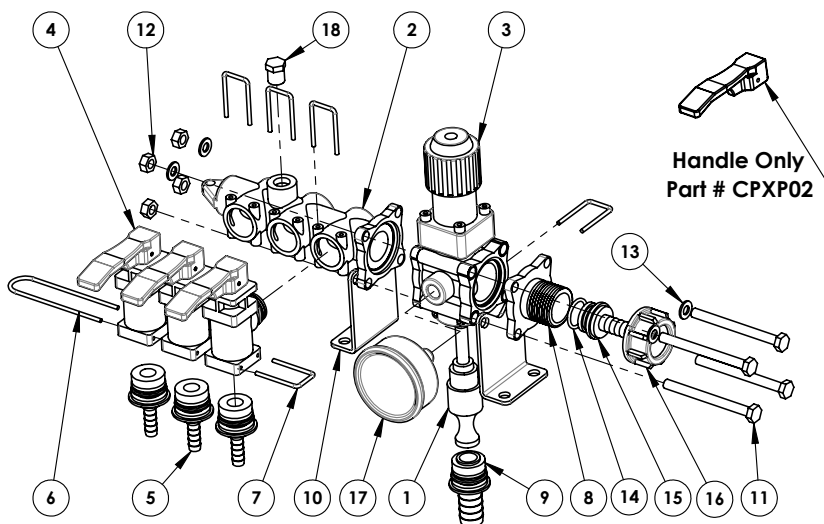

PARTS LIST

CA463CDP02 parts:

ITEM NO.	PART #	DESCRIPTION	QTY.
1	CA463080510	Valve Stem Kit for 463080	1
2	CA461031010	Manifold Body for 3-way outlet	1
3	CA463080	Pressure Relief Control Valve asm.	1
4	CA464402151	Single Auxiliary Cock for Valve	3
5	CA463001A10	3/8" Hose barb for valve 463	3
6	CA10012	Large Fork Pin	1
7	CA10002	Small Fork Pin	5
8	CA463000040	1 inch Male BSP adapter	1
9	CA463080A19	3/4" Hose barb for valve 463	1
10	CA463911100	Mounting Bracket	2
11	CHBZ801425	8 X 3 5-16" bolt HEX HEAD 8.8	4
12	CHNZN0885	8 NYLOC NUT ZINC HEX NUT	4
13	CHWZF885	8 MM FLAT WASHER 8.8	4

CPA0013 includes CA463CDP02 parts and:

ITEM NO.	PART #	DESCRIPTION	QTY.
14	CAG10041	Gasket 20mm, hosetail	1
15	CA106413	Hosetail - 1/2 diameter for Fly nut 1 inch	1
16	CA2002040	Fly Nut 1 inch	1
17	CV2240GXB300	Pressure Gauge 300 PSI (Glycerin Filled)	1
18	CFBP00M	1/4 NPT Hex Brass Plug	1

CPA0013