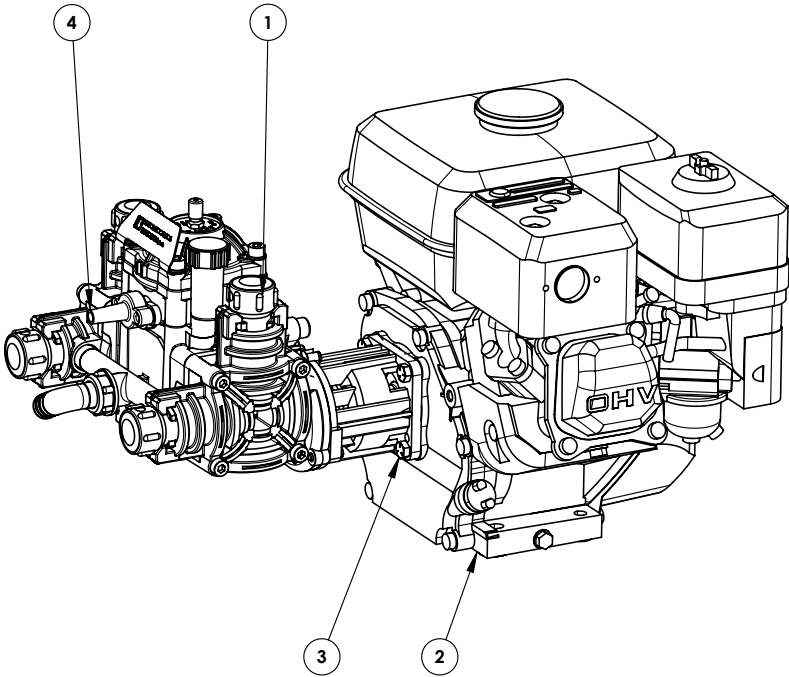

DETAIL VIEW CPA0290

ITEM NO.	PART #	DESCRIPTION	QTY.
1	APBD02	Bertolini Poly 2020 Pump	1
2	CPEHE1200BK	HONDA GX120 ENGINE	1
3	CHBZ020325	5-16 x .75 Hex Bolt	4
4	CPPBD002	Bertolini Pressure Connector Kit	1