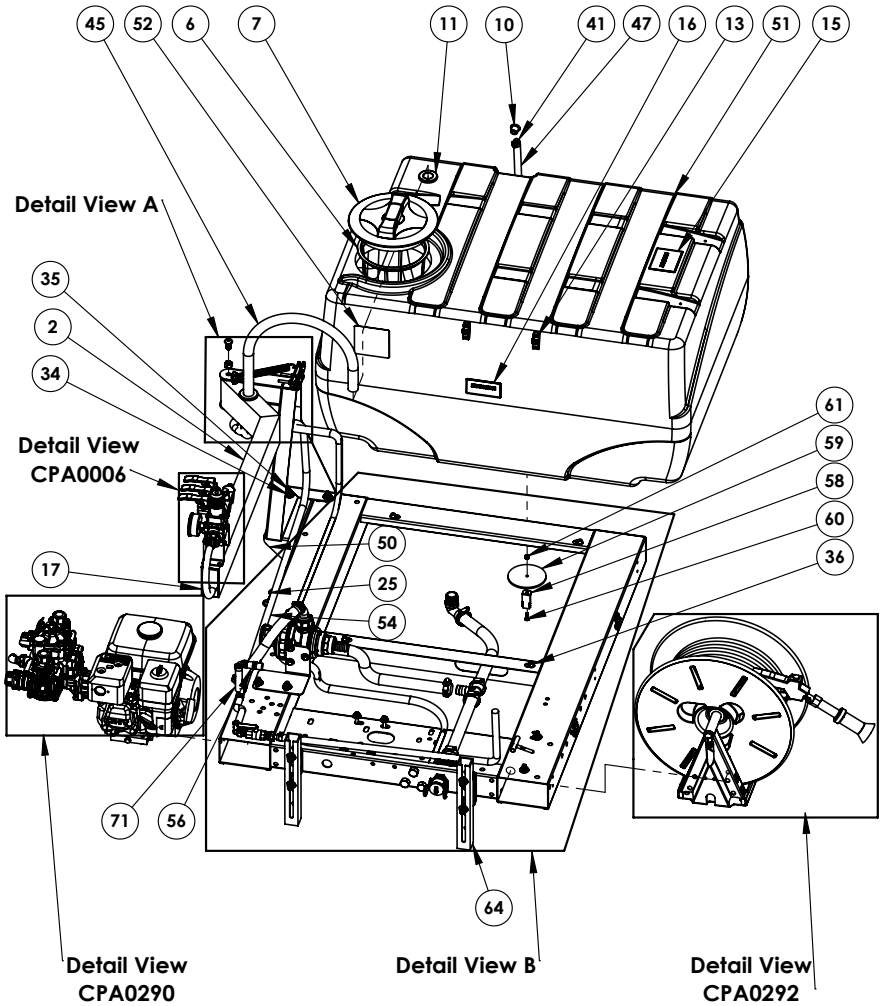

OVERVIEW

DETAIL VIEW B

PARTS LIST

ITEM NO.	Part #	DESCRIPTION	QTY.
1	AZFB060B	Base only for FB	1
2	AZFB060A	SWING ARM	1
3	AZFB060AB	SWING ARM BASE	1
4	AZFB060AB-3	Spring tension bracket	1
5	AZFB060D	D-RINGS & HARDWARE	4
6	CA300116	8 inch filter basket	1
7	CA3511221	8 inch lid	1
8	CDGN03	1 Inch press fit hose grommet	1
9	CHMS900213	10-32 - 1/2 Pan head screw	2
10	CPFG10	5/8 Top hat grommet	2
11	CPFG15	3/4 Press fit hose grommet	1
12	CPFG16	2 inch ID Grommet	1
13	CVGC100	Wand Clip	2
14	CA463CDP02	Pro Valve Bank	1
15	CXLT0007	3 X 4 Caution Label	1
16	CXLT0008	2 X 4 Warning Label	1
17	CXPE0005	4 x 2 rectangular plug	1
18	CFPE05M05B	1 inch Male thread x 1 inch hose barb 90	1
19	CVPBV234	3/4 FPT Union Valve	1
20	CB075F	Male adaptor x .75 MPT	1
21	CB075CAP	1/2 and 3/4 Camlock cap	1
22	CHWZF105	1 SAE FLAT WASHER	2
23	CFCC002	CLAMP FOR 3/8 HOSE	4
24	CFCC003	CLAMP FOR 1/2 HOSE	13
25	CXSC0002	Cable Tie 8"	2
26	CPFW01	1/2 Nylon flat washer	2
27	CHMS050523A	1/2 x 1 Panhead hex drive bolt	2
28	CHNZN0525	1/2 Nylock Nut	2
29	CHBZ010725	1/4 X 1-1/2 Bolt	1
30	CHNZH0125	1/4 nut	2
31	CHPZFE	extension spring	1
32	CHBZ010325	1/4 X 3/4 Bolt	2
33	CHNZN0125	1/4 Nylock nut	12
34	CHNZN0325	3/8 Nylock nut	16
35	CHBZ030525	3/8 x 1 bolt	16
36	CHBZ030425	3/8 x 3/4 bolt	4
37	CHWZF035	3/8 Flat washer	40
38	CHWZL035	3/8 Lock washer	8
39	CHWZF025	5/16 Flat washer	14
40	CHNZN0225	5/16 Nylock nut	4
41	CV3EL12HB	1/2 X 1/2 90 Degree hose barb	3
42	CHBZ011125	1/4 x 2-1/2 Bolt	2
43	CHBZ010225	1/4 X 1/2 Bolt	8
44	CLUESB020001	3/8 EPDM HOSE --- 9'	3