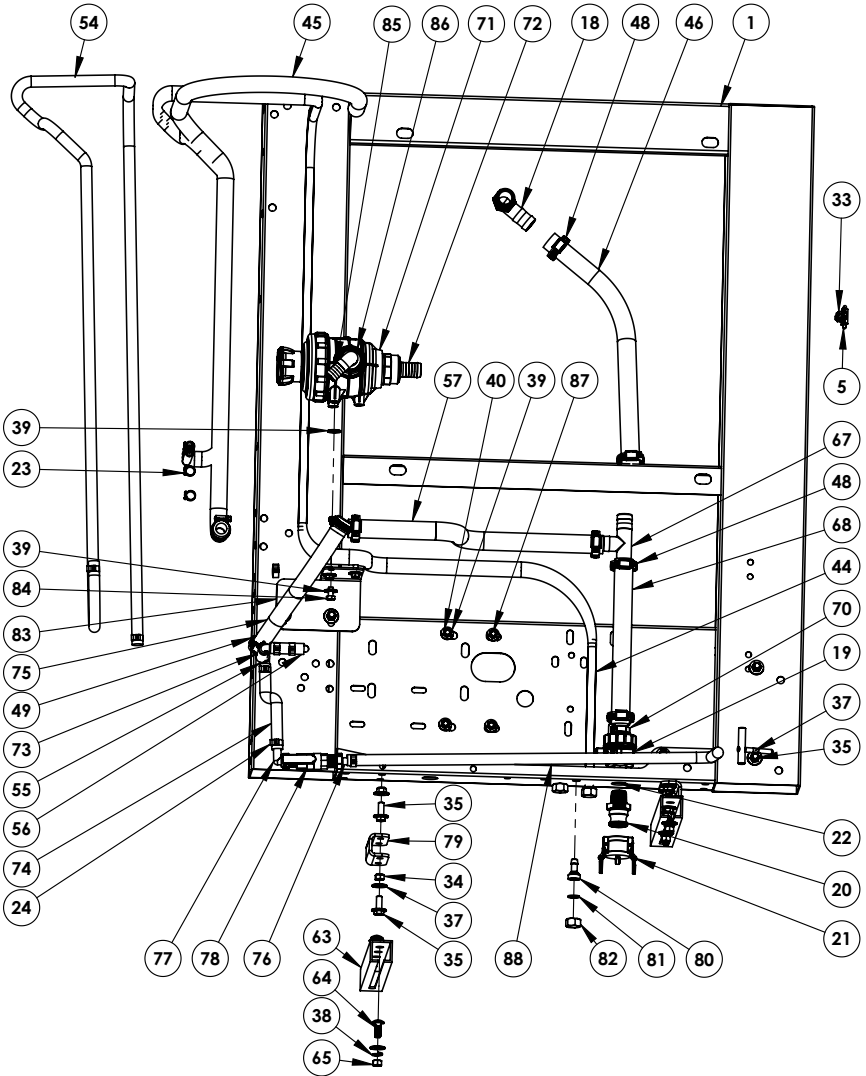

OVERVIEW

DETAIL VIEW B

PARTS LIST

ITEM NO.	Part #	DESCRIPTION	QTY.
1	AZFB060B	Base only for FB	1
2	AZFB060A	SWING ARM	1
3	AZFB060AB	SWING ARM BASE	1
4	AZFB060AB-3	Spring tension bracket	1
5	AZFB060D	D-RINGS & HARDWARE	4
6	CA300116	8 inch filter basket	1
7	CA3511221	8 inch lid	1
8	CDGN03	1 Inch press fit hose grommet	1
9	CHMS900213	10-32 - 1/2 Pan head screw	2
10	CPFG10	5/8 Top hat grommet	2
11	CPFG15	3/4 Press fit hose grommet	1
12	CPFG16	2 inch ID Grommet	1
13	CVGC100	Wand Clip	2
14	CA463CDP02	Pro Valve Bank	1
15	CXLT0007	3 X 4 Caution Label	1
16	CXLT0008	2 X 4 Warning Label	1
17	CXPE0005	4 x 2 rectangular plug	1
18	CFPE05M05B	1 inch Male thread x 1 inch hose barb 90	1
19	CVPBV234	3/4 FPT Union Valve	1
20	CB075F	Male adaptor x .75 MPT	1
21	CB075CAP	1/2 and 3/4 Camlock cap	1
22	CHWZF105	1 SAE FLAT WASHER	2
23	CFCC002	CLAMP FOR 3/8 HOSE	4
24	CFCC003	CLAMP FOR 1/2 HOSE	13
25	CXSC0002	Cable Tie 8"	2
26	CPFW01	1/2 Nylon flat washer	2
27	CHMS050523A	1/2 x 1 Panhead hex drive bolt	2
28	CHNZN0525	1/2 Nylock Nut	2
29	CHBZ010725	1/4 X 1-1/2 Bolt	1
30	CHNZH0125	1/4 nut	2
31	CHPZFE	extension spring	1
32	CHBZ010325	1/4 X 3/4 Bolt	2
33	CHNZN0125	1/4 Nylock nut	12
34	CHNZN0325	3/8 Nylock nut	16
35	CHBZ030525	3/8 x 1 bolt	16
36	CHBZ030425	3/8 x 3/4 bolt	4
37	CHWZF035	3/8 Flat washer	40
38	CHWZL035	3/8 Lock washer	8
39	CHWZF025	5/16 Flat washer	14
40	CHNZN0225	5/16 Nylock nut	4
41	CV3EL12HB	1/2 X 1/2 90 Degree hose barb	3
42	CHBZ011125	1/4 x 2-1/2 Bolt	2
43	CHBZ010225	1/4 X 1/2 Bolt	8
44	CLUESB020001	3/8 EPDM HOSE --- 9'	3