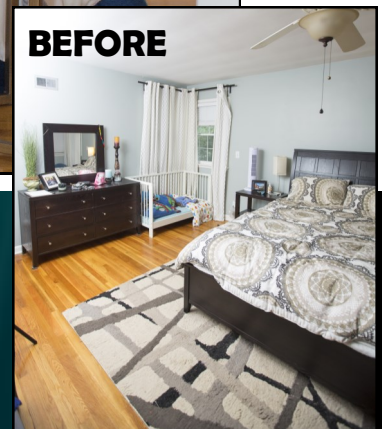

RESOURCE GUIDE

EPISODE 50131 KELLY & ERIC

1. 1 Paint 'Cloud Cover' 855
2. 2 JOHN MASTERS art photography
3. 3 SHADES OF LIGHT Industrial Cage fan 'Iron' FAC12005IR
4. 4 KIRK IMPORTS FURNITURE nightstands 'White Linen' LEA-070-431-ZOE; headboard 'Graham Linen' 751-864H; B783-020