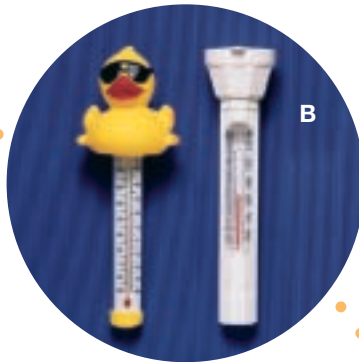

maintenance

A. Thermal Spa Blanket

#5235 Insulate your spa with this floating thermal spa blanket. 7'x7' size can be cut to fit any spa interior.

B. Floating Spa Thermometers

Sunny	#6610
Classic	#6625
Frog	#6609

C. Softub Tubguard

Model 140 #5211
Model 220 #5221
Model 300 #5241

Protect the Softub from dirt and UV exposure with our custom fitted Tubguard. The Tubguard is attractive, convenient, and can be removed in seconds. Fits snugly over both the tub and power pak.