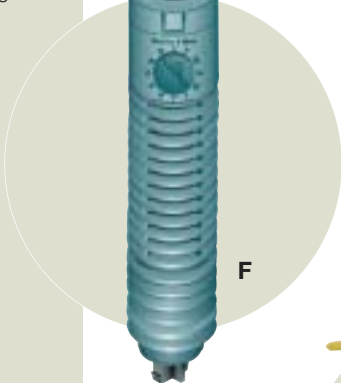

D. Measuring Cup #2000

E. Spa Perfect for Vinyl Lined Spas
#1801
Body oils, cosmetics and other contaminants accumulate in the spa to cloud water, and produce scum at the water line. Spa Perfect™ gently breaks down oils that otherwise create cleaning challenges. Convenient once-a-week regimen. 1 liter.

F. SPA FROG®
Water Mineral Purifier #9806275
Enhances the effectiveness of Softcare's sanitizing system reducing the amount of chemical sanitizer needed. Replace every 4 months.