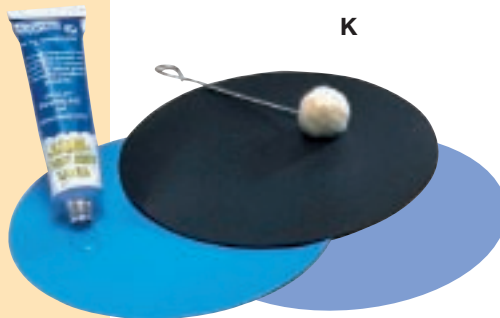

G

E

F

care

K. Liner Repair Kit #9814000
Repairs cuts and tears on the Softub inner liner.

L. Vinyl Repair Kit #6400
Matches and repairs the Softub exterior vinyl.

K

L

spa setting enhancements

Encircle your spa in decking, or just add a step and planters, either way the Softub Modular Surround System is beautiful and functional. Designed for 6' and 6-1/2' spa diameters. All surround components are special order. Please allow 4-6 weeks for delivery.