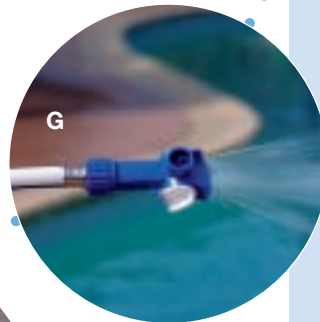

water filtration

A. Great Barrier Snap-on Extra for Softub #8555

Upgrade Your Spa Filter! High temperatures and the wet environment make the filter surface a target for bacteria. Great Barrier filters are made with **Reemay® Liberty™ with Microban®**. Microban antimicrobial protection inhibits the growth of bacteria that can cause stains, odors and degradation of the filter surface. The continuous cleaning action of Microban makes the filter easier to clean, and fresher between cleanings.

B. Great Cleaning Canister #5047

This handy canister can soak 1 - 2 filters at a time. Allows storage area for spa products when not in use.

C. Great Start Filter #5044

Don't fill your spa with water containing metals and other deposits then add chemicals to make them go away. Prep your water before it enters your spa and use less chemicals at start-up.

D. Great Grit Filter #5039

Grit and other debris can damage spa surfaces when filling from garden hoses and water heaters. Eliminate grit with this filter that attaches to any garden hose.

E. Great Filter Protector #5036

Not only does this scum sponge absorb 40 times its weight in body oils and lotions to help protect your filter from clogging, it's the perfect reminder to clean your spa filter. When it's dirty so is your filter.

F. Softcare Filter Renu #9802506

Clean your filter monthly to reduce scale and build-up and increase filter life. 16 oz.

G. Great Easy Clean #5050

Simply attach your garden hose to the Great Easy Clean and turn the valve. Watch as the water projects with high velocity in a flat fan pattern, working its way into the center of the filter for deep cleaning action. Cuts cleaning time dramatically.

H. Replacement Filters and DuraSocks

Screw-On	#5000
Snap-On	#5010
Snap-On Extra	#5015
Blue DuraSock	#5152
Black DuraSock	#5151
Blue DuraSock Extra	#5153
Black DuraSock Extra	#5154