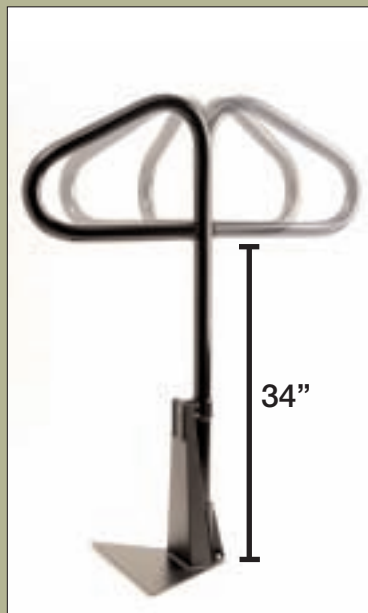

H Underwater Starship #8202

Twice the LEDs, twice the light patterns and a big 7.5" diameter.

Give yourself a boost!

Softub Blue

NEW! easy entry

The Spa Entry Rail and Stand #8230

- Lift & Turn Locking Base Swivels 360° for Easy Entry and Exit
 - Hardware Free
 - High Impact Material Will Not Fade and is Impervious to Chemical Contact
 - 5 Year Warranty
- Choose from Black (BK) or Gray (G)