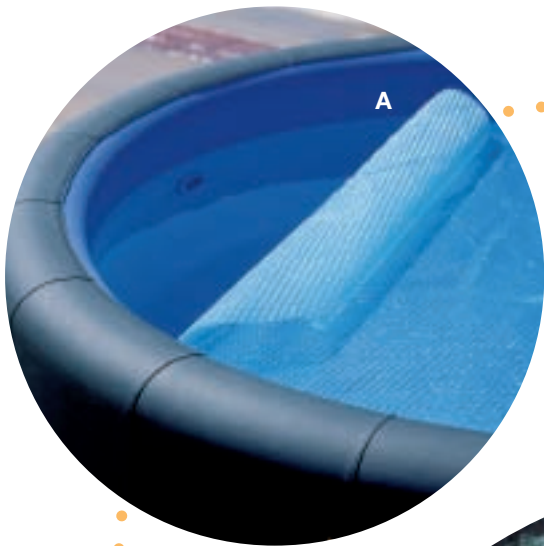

maintenance

A. Thermal Spa Blanket

#5235 Insulate your spa with this floating thermal spa blanket. 7'x7' size can be cut to fit any spa interior.

B. Floating Spa Thermometers

Sunny	#6610
Classic	#6625
Frog	#6609

C. Softub Tubguard

Model 140 #5211
Model 220 #5221
Model 300 #5241

Protect the Softub from dirt and UV exposure with our custom fitted Tubguard. The Tubguard is attractive, convenient, and can be removed in seconds. Fits snugly over both the tub and power pak.