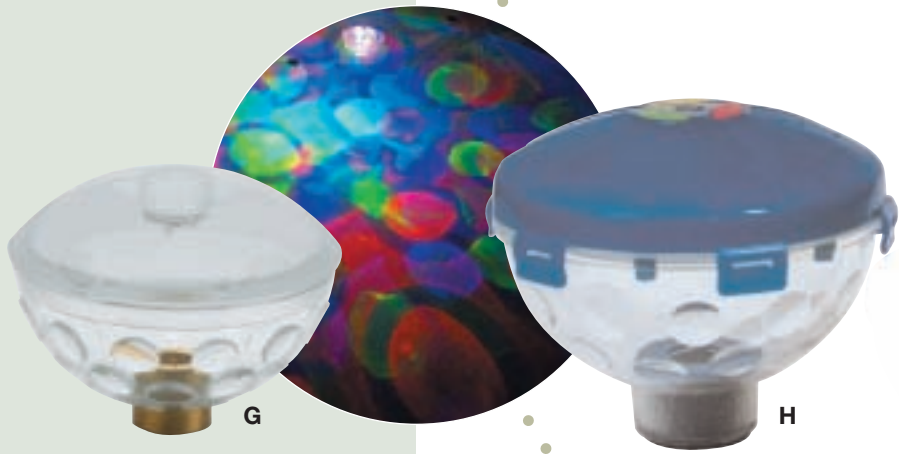

A

B

C

A. X-Stream Spinning Jet #9813520

This jet features a spinning "center eye" that creates a rotating blast of water. The X-Stream is fully directional so that you control how broad - or tight - the pattern of water is by easily adjusting the location of the eyeball.

Blue #9805350; Black #5350BK
A versatile, water filled seat. Acts as a booster or raises hips for aquatic exercise.

G. Underwater Light Show #8200

A floating disco ball for the spa!
Engulf your spa in a dramatic light show of five different patterns and colors. Operates on three AA batteries (not included). Auto shut-off after one hour.

H Underwater Starship #8202

Twice the LEDs, twice the light patterns and a big 7.5" diameter.

Give yourself a boost!

Softub Blue

NEW! easy entry

The Spa Entry Rail and Stand #8230

- Lift & Turn Locking Base Swivels 360° for Easy Entry and Exit
 - Hardware Free
 - High Impact Material Will Not Fade and is Impervious to Chemical Contact
 - 5 Year Warranty
- Choose from Black (BK) or Gray (G)