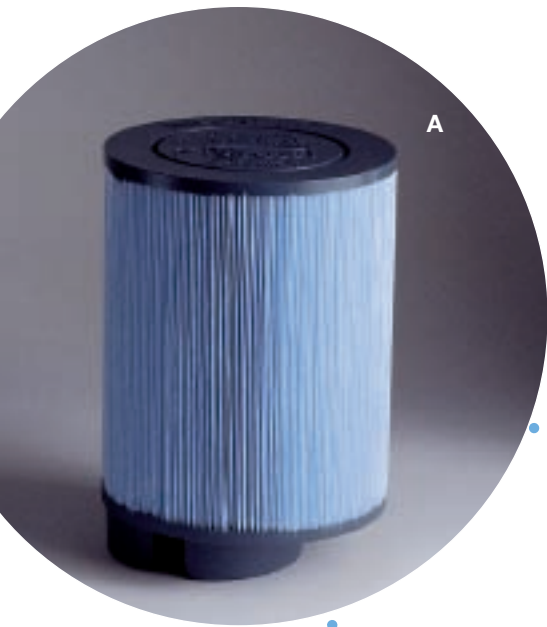

water filtration

A. Great Barrier Snap-on Extra for Softub #8555

Upgrade Your Spa Filter! High temperatures and the wet environment make the filter surface a target for bacteria. Great Barrier filters are made with **Reemay® Liberty™ with Microban®**. Microban antimicrobial protection inhibits the growth of bacteria that can cause stains, odors and degradation of the filter surface. The continuous cleaning action of Microban makes the filter easier to clean, and fresher between cleanings.

B. Great Cleaning Canister #5047

This handy canister can soak 1 - 2 filters at a time. Allows storage area for spa products when not in use.

C. Great Start Filter #5044

Don't fill your spa with water containing metals and other deposits then add chemicals to make them go away. Prep your water before it enters your spa and use less chemicals at start-up.

D. Great Grit Filter #5039

Grit and other debris can damage spa surfaces when filling from garden hoses and water heaters. Eliminate grit with this filter that attaches to any garden hose.

E. Great Filter Protector #5036

Not only does this scum sponge absorb 40 times its weight in body oils and lotions to help protect your filter from clogging, it's the perfect reminder to clean your spa filter. When it's dirty so is your filter.

F. Softcare Filter Renu #9802506

Clean your filter monthly to reduce scale and build-up and increase filter life. 16 oz.

G. Great Easy Clean #5050

Simply attach your garden hose to the Great Easy Clean and turn the valve. Watch as the water projects with high velocity in a flat fan pattern, working its way into the center of the filter for deep cleaning action. Cuts cleaning time dramatically.

H. Replacement Filters and DuraSocks

Screw-On	#5000
Snap-On	#5010
Snap-On Extra	#5015
Blue DuraSock	#5152
Black DuraSock	#5151
Blue DuraSock Extra	#5153
Black DuraSock Extra	#5154