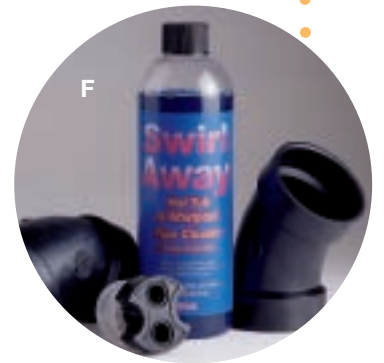

F

care

K. Liner Repair Kit #9814000
Repairs cuts and tears on the Softub inner liner.

L. Vinyl Repair Kit #6400
Matches and repairs the Softub exterior vinyl.