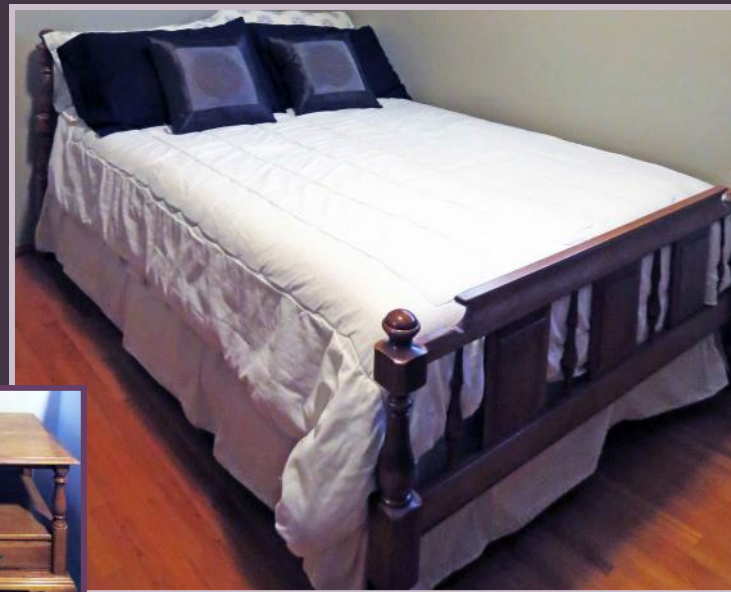

Estate Sale Pros

Estate Sale