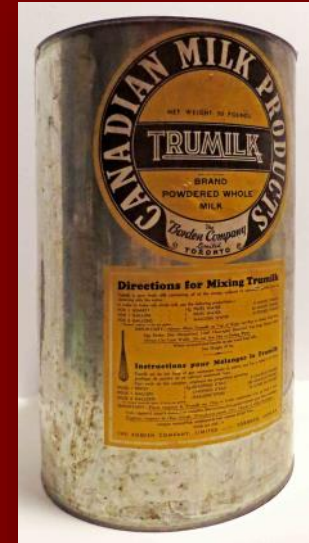

Estate Sale Pros

Estate Sale