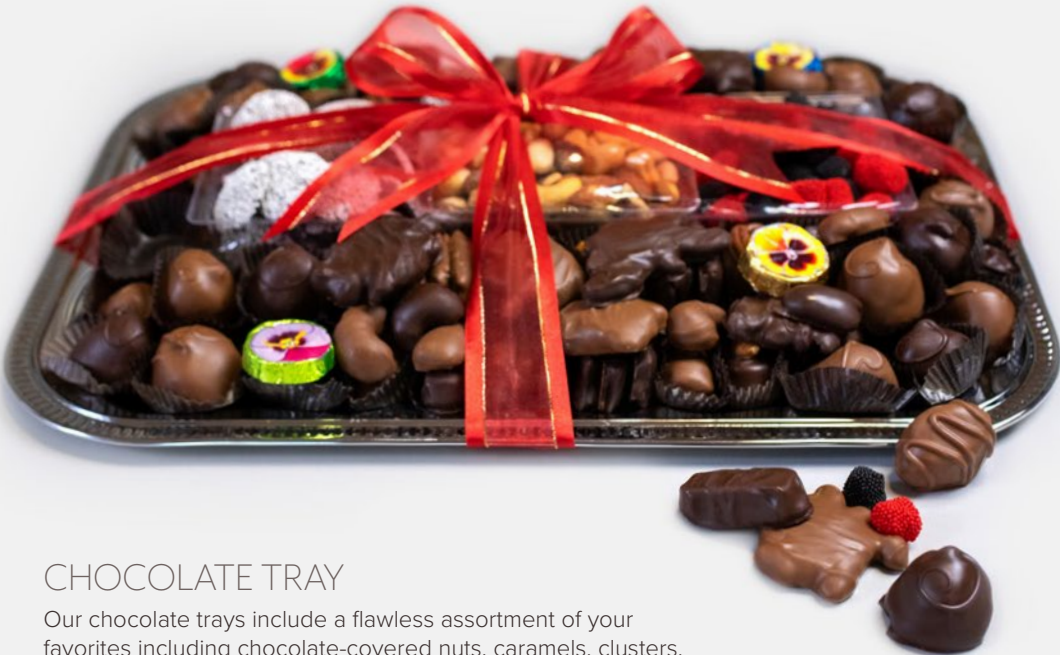

CORPORATE GIFTS

HOW DOES YOUR ORGANIZATION SAY THANK YOU?

Since 1926, Esther Price has been delighting customers with our fine chocolates and gourmet fudges. Esther Price has long been a Dayton/Cincinnati favorite and our chocolates were voted as "Ohio's Best Chocolate" in 2014, 2015, and 2016. We have an entire Customer Service department focused on corporate and holiday gifts, making the process easy and enjoyable.

Speak with our Customer Service professionals and customize your tray:

1-800-782-0326

View our full selection of corporate gift options online:

ESTHERPRICE.COM

CHOCOLATE TRAY

Our chocolate trays include a flawless assortment of your favorites including chocolate-covered nuts, caramels, clusters, opera creams, chocolate-covered cherries, honeycomb chips, peanut butter creams, and other crowd-pleasing treats.

Contents may vary. Please call 800-782-0326 to customize your tray!

LARGE TRAY	$83.95	SMALL TRAY	$36.50
5lb Chocolate Tray	LGTRAY	2lb Chocolate Tray	SMTRAY