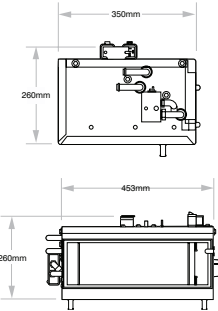

R95200P (12V) R9520024P (24V)

Part No.	Description	Red Dot Ref. No.	Page No.	Part No.	Description	Red Dot Ref. No.	Page No.
RD580760P	Intake Filter	78R5360	221	RD566900P	Relay 12V	71R1902	483
RD536470P	Resistor	71R1450	482	RD566930P	Relay 24V	71R1904	483
RD5453124P	Thermostat	71R3200	522	TXX3413	TX Valve	71R8320	495