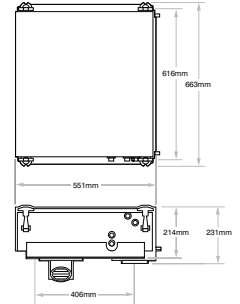

Evaporator Assemblies & Parts to suit RED DOT

R98000P (12V) R9800024P (24V)

Part No.	Description	Red Dot Ref. No.	Page No.
RD580760P	Air Filter	78R5360	221
RD5453124P	Thermostat	71R3200	522
RD536470P	Resistor 3 Speed	71R1450	482
RD228850P	Evaporator Coil	76R5700	242

RD554280P

RD580760P

RD236830P

RD108600P

Framed Air Filter
To suit R7150, R9715 & R9845 Units
• Ref. No. 78R5253
• Length: 575mm
• Height: 149mm
• Thickness: 9mm