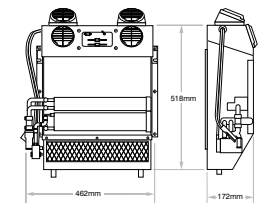

R854510P (12V) R85451224P (24V)

Agricultural, Construction, Mining

Part No.	Description	Red Dot Ref. No.	Page No.	Part No.	Description	Red Dot Ref. No.	Page No.
RD552231P	Louvre	72R3100	369	RD562400P	Intake Filter	78R5340	222
RD552230P	Angled Louvre	72R3110	369	RD573110P	Blower Wheel (CW)	73R6350	22
RD442724P	Thermostat	71R3100	522	RD573120P	Blower Wheel (CCW)	73R6300	22
RD577601P	Heater Tap	72R5220	N/A	RD551210P	Motor 12V	73R4252	14
RD568680P	TX Valve	71R8301	495	RD5512124P	Motor 24V	73R4254	17
RD536470P	Resistor	71R1450	482	RD546941P	Fan Speed Switch	71R0450	481
RD107711P	Heater Core	76R1510	334	RD537480P	Toggle Switch	73R4102	482
RD216640P	Evaporator Core	76R5300	242