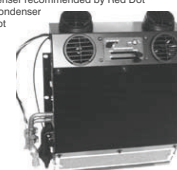

R854510P (12V) R85451224P (24V)

Agricultural, Construction, Mining

Part No.	Description	Red Dot Ref. No.	Page No.	Part No.	Description	Red Dot Ref. No.	Page No.
RD552231P	Louvre	72R3100	369	RD562400P	Intake Filter	78R5340	222
RD552230P	Angled Louvre	72R3110	369	RD573110P	Blower Wheel (CW)	73R6350	22
RD442724P	Thermostat	71R3100	522	RD573120P	Blower Wheel (CCW)	73R6300	22
RD577601P	Heater Tap	72R5220	N/A	RD551210P	Motor 12V	73R4252	14
RD568680P	TX Valve	71R8301	495	RD5512124P	Motor 24V	73R4254	17
RD536470P	Resistor	71R1450	482	RD546941P	Fan Speed Switch	71R0450	481
RD107711P	Heater Core	76R1510	334	RD537480P	Toggle Switch	73R4102	482
RD216640P	Evaporator Core	76R5300	242