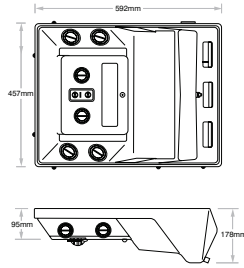

Evaporator Assemblies to suit RED DOT

R20006P (12V) R2000624P (24V)

Red Dot Ceiling Mount Evaporator Assembly
Trucks, Motor Homes, Vans

- Cooling: 17,000 BTU/hr
- Air Flow: 235CFM (400m³/h)
- Weight: 10kg

Replacement Core: RD209931P

Part No.	Description	Red Dot Ref. No.	Page No.	Part No.	Description	Red Dot Ref. No.	Page No.
RD585260P	Blower Assembly 12V	73R5512	2	RD536460P	3 Speed Switch Rotary	71R1150	481
RD585261P	Blower Assembly 24V	73R5514	3	RD568680P	TX Valve	71R8300	495
RD584360P	Louvre	72R3120	369	RD536470P	Resistor	71R1450	482
RD209931P	Evaporator	76R5200	243	RD585350P	Lamp Assembly Dome Light	71R1262	N/A
RD412536P	Thermostat	71R3200	522	RD59280P	Knob	71R4040	483

R97550P (12V) R9755024P (24V)

Red Dot Ceiling Mount Evaporator Assembly

Construction, Industrial, Mining

Replacement Core: RD220470P