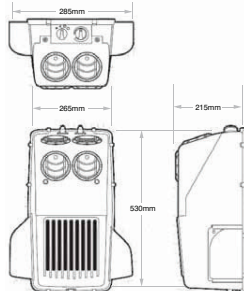

Evaporator Assemblies to suit RED DOT

R68400P (12V) R6840024P (24V)

Red Dot Wall Mount Evaporator Assembly

Part No.	Description	Red Dot Ref. No.	Page No.	Part No.	Description	Red Dot Ref. No.	Page No.
RD591940P	Motor Assembly 12V	73R5572	N/A	RD598330P	3 Speed Rotary Fan Switch	71R1160	481
RD568680P	TX Valve	71R8310	495	RD536470P	Resistor	71R1450	482
RD412536P	Thermostat	71R2250	522	RD584360P	Louvre	72R3120	369