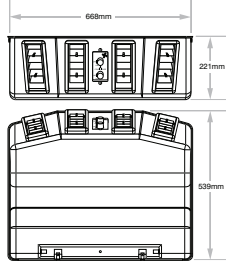

Evaporator Assemblies to suit RED DOT

R971510P (12V) R97151024P (24V)

Part No.	Description	Red Dot Ref. No.	Page No.	Part No.	Description	Red Dot Ref. No.	Page No.
RD43400P	Louvre	72R2300	367	R3677024P	Blower Motor Assembly 24V	73R5504	N/A
RD229280P	Evaporator Coil	76R6040	242	RD536470P	Resistor	71R1450	482
RD108600P	Intake Filter	78R5253	221	RD36460P	Fan Switch 3 Speed	71R1150	481
RD559280P	Knob	71R4040	483	RD412536P	Thermostat	71R2250	522
RD367700P	Blower Motor Assembly 12V	73R5502	2	TXX3413	TX Valve	71R8320	495