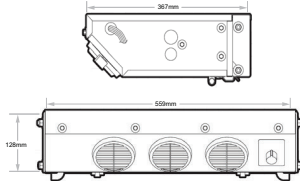

Evaporator Assemblies to suit RED DOT

R20006P (12V) R2000624P (24V)

Red Dot Ceiling Mount Evaporator Assembly
Trucks, Motor Homes, Vans

- Cooling: 17,000 BTU/hr
- Air Flow: 235CFM (400m³/h)
- Weight: 10kg

Replacement Core: RD209931P

Part No.	Description	Red Dot Ref. No.	Page No.	Part No.	Description	Red Dot Ref. No.	Page No.
RD585260P	Blower Assembly 12V	73R5512	2	RD536460P	3 Speed Switch Rotary	71R1150	481
RD585261P	Blower Assembly 24V	73R5514	3	RD568680P	TX Valve	71R8300	495
RD584360P	Louvre	72R3120	369	RD536470P	Resistor	71R1450	482
RD209931P	Evaporator	76R5200	243	RD585350P	Lamp Assembly Dome Light	71R1262	N/A
RD412536P	Thermostat	71R3200	522	RD59280P	Knob	71R4040	483

R97550P (12V) R9755024P (24V)

Red Dot Ceiling Mount Evaporator Assembly

Construction, Industrial, Mining

Replacement Core: RD220470P

Part No.	Description	Red Dot Ref. No.	Page No.	Part No.	Description	Red Dot Ref. No.	Page No.
RD552231P	Louvre	72R3100	369	RD5378024P	Motor 24V	73R4104	17
RD59280P	Knob	71R4040	483	RD56560P	Blower Wheel	73R7000	21
RD536460P	Fan Switch 3 Speed	71R1150	481	RD568680P	TX Valve	71R8310	495
RD5453124P	Thermostat	71R3200	522	RD568670P	Intake Air Filter	78R5350	222
RD537800P	Motor 12V	73R4102	14				

Evaporator Assemblies to suit RED DOT

R50452P (12V) R5045224P (24V)

Red Dot Wall Mount Evaporator/Heater Assembly

Aid Cars, Armoured Cars, Personnel Carriers

Replacement Core: RD213700P