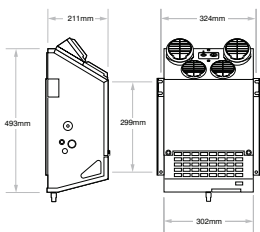

R78300P (12V) R7830024P (24V)

Red Dot Wall Mount Evaporator Assembly

Part No.	Description	Red Dot Ref. No.	Page No.	Part No.	Description	Red Dot Ref. No.	Page No.
RD565261P	Motor 12V	73R0402	7	RD412536P	Thermostat	71R2250	522
RD5482724P	Motor 24V	73R0404	12	RD59280P	Knob	71R4040	483
RD536470P	Resistor	71R1450	482	RD552230P	Angled Louvre	72R3110	369
RD213160P	Evaporator Core	76R6350	242	RD552231P	Louvre	72R3100	369
RD568680P	TX Valve	71R8301	495	RD370990P	Recirculation Filter	78R5390	222

Evaporator Assemblies to suit RED DOT

R85000P (12V) R8500024P (24V)

Agricultural, Construction, Mining

- Cooling: 15,200 BTU/hr
- Heating: 22,000 BTU/hr
- Air Flow: 265CFM (348m³/h)
- Weight: 11kg

Replacement Core: RD213700P