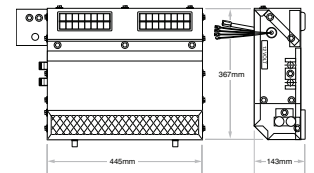

Part No.	Description	Red Dot Ref. No.	Page No.	Part No.	Description	Red Dot Ref. No.	Page No.
RD361620P	Intake Filter	78R5330	222	RD572330P	Relay 24V	71R1914	N/A
RD219090P	Evaporator Core	76R5030	242	RD500710P	Fan Toggle Switch	71R0400	482
RD5453124P	Thermostat	71R3200	522	RD537480P	A/C Only Toggle Switch	71R0010	482
RD56560P	Blower Wheel	73R7000	21	RD41232P	A/C Heater Toggle Switch	71R0200	481
RD572320P	Relay 12V	71R1912	N/A