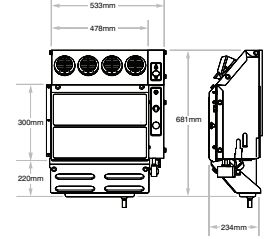

Part No.	Description	Red Dot Ref. No.	Page No.	Part No.	Description	Red Dot Ref. No.	Page No.
RD550491P	Motor 12V	73R4322	14	RD568680P	TX Valve	71R8310	495
RD550492P	Motor 24V	73R4324	17	RD552230P	Louvre	72R3110	369
RD325572P	Blower Wheel	73R7151	22	RD41232P	A/C Heater Toggle Switch	71R0200	481
RD577602P	Heater Tap	72R5210	N/A	RD500710P	Fan Toggle Switch	71R0400	482
RD103250P	Heater Core	76R3500	334	RD412536P	Thermostat	71R2250	522
RD536470P	Resistor	71R1450	482	RD59280P	Knob	71R4040	483
RD213700P	Evaporator Core	76R7070	242	RD54280P	Filter	78R5400	221

R50453P (12V) R5045324P (24V)

Red Dot Wall Mount Evaporator/Heater Assembly

Aid Cars, Armoured Cars, Personnel Carriers

Replacement Core: RD213700P