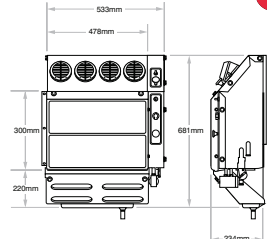

Part No.	Description	Red Dot Ref. No.	Page No.	Part No.	Description	Red Dot Ref. No.	Page No.
RD550491P	Motor 12V	73R4322	14	RD568680P	TX Valve	71R8310	495
RD550492P	Motor 24V	73R4324	17	RD552230P	Louvre	72R3110	369
RD325572P	Blower Wheel	73R7151	22	RD41232P	A/C Heater Toggle Switch	71R0200	481
RD553001P	Heater Tap	72R5210	N/A	RD500710P	Fan Toggle Switch	71R0400	482
RD103250P	Heater Core	76R3500	334	RD412536P	Thermostat	71R2250	522
RD536470P	Resistor	71R1450	482	RD59280P	Knob	71R4040	483
RD213700P	Evaporator Core	76R7070	242	RD54280P	Filter	78R5400	221