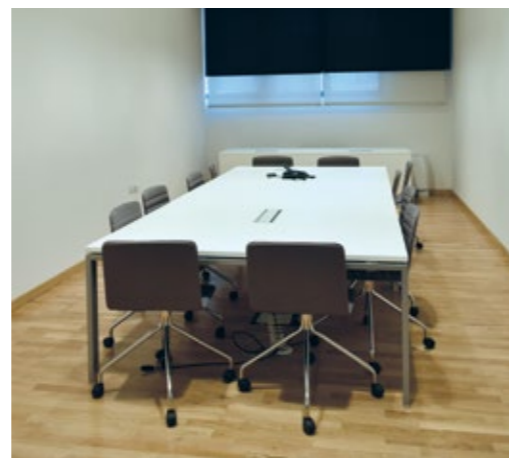

*8x5 m screen
3x9 m stage
Modular speaker's table
Lectern
White chairs (up to 450)
Control room and technical support
Dressing rooms
Audio system
Video system
Lighting system
Free Wi-Fi*

Sala Giulietta

245 m²

120 posti/seats

Schermo 4,5x3 m
Palco 3x2,75 m
Tavolo oratori
Lectern
Sedie di colore bianco (fino a 120)
Sala regia e presidio tecnico
Impianto audio
Impianto video
Impianto luci
Connessione Wi-Fi

*4.5x3 m screen
3x2.75 m stage
Speaker's table
Lectern
White chairs (120 maximum seating capacity)
Control room and technical support
Audio system
Video system
Lighting system
Free Wi-Fi*

Sala Alfetta

64 m²

Sala Monza

375 m²

36 posti / seats

Sala 8C

32 m²

12 posti / seats

tavolo di colore bianco
Sedie bicolore bianco/pelle beige
Lavagna a fogli mobili
Linea telefonica
Free Wi-Fi

*White table
Two-tone white/beige leather chairs
Flip board
Phone
Free Wi-Fi*