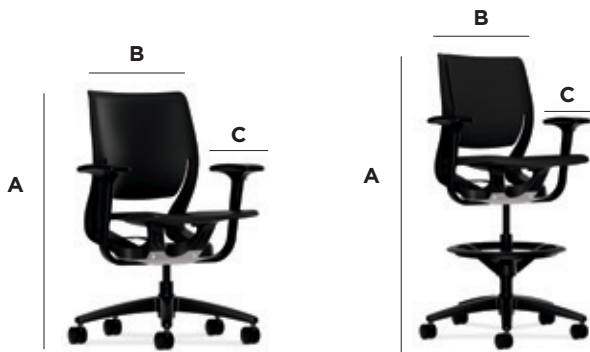

FRAME

SILVERTEX™ VINYL

DIMENSIONS

Purpose is designed to accommodate the 5th to 95th percentile, making it an ideal choice for almost everyone.

TASK W/ARMS

A height: 33 1/4" - 37 1/2"
B width: 26" (Fixed Arms)
width: 27 1/2" (Adjustable Arms)
C depth: 26"

TASK ARMLESS

A height: 33 1/4" - 37 1/2"
B width: 26"
C depth: 26"

TASK STOOL W/ARMS

A height: 40 3/4" - 50 1/2"
B width: 26" (Fixed Arms)
width: 27 1/2" (Adjustable Arms)
C depth: 26"

TASK STOOL ARMLESS

A height: 40 3/4" - 50 1/2"
B width: 26"
C depth: 26"