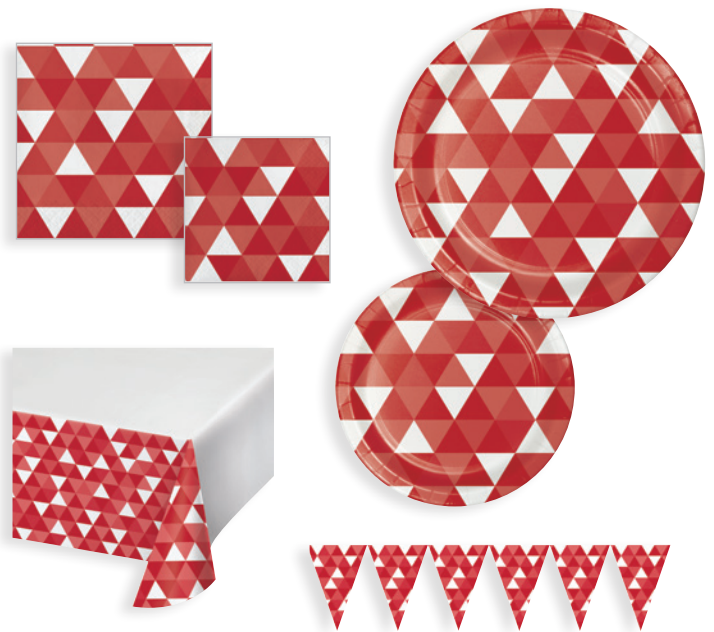

Classic Red Fractal **NEW**

DESCRIPTION	ITEM #	CASE CT.
16 ct. Beverage Napkin, 2Ply, 9.8" x 9.75" (24.8cm x 24.7cm)	319970	12
16 ct. Luncheon Napkin, 2Ply, 12.875" x 12.75" (32.7cm x 32.3cm)	319975	12
8 ct. Luncheon Plate, 6.875" (17.4cm)	319965	12
8 ct. Dinner Plate, 8.75" (22.23cm)	319960	12
1 ct. Plastic Flag Banner, 7.5" x 9' (19.05cm x 2.74m)	324456	12
1 ct. Plastic Tablecover, Border Print, 52" x 102" (137.16cm x 259.08cm)	324457	12