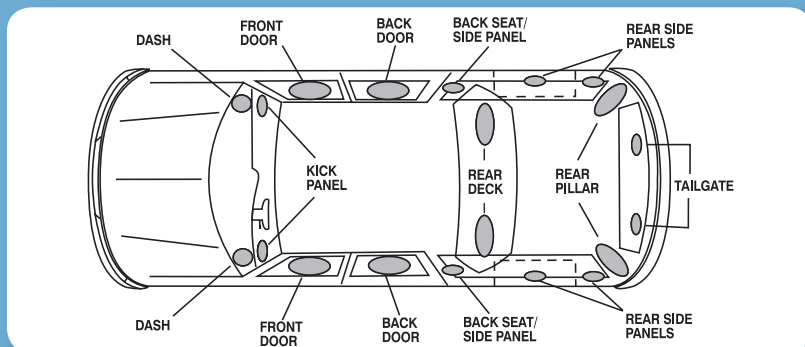

Installation Kits:

Locate your vehicle in the application guide. Cross reference your particular vehicle to the car stereo you have purchased. You will find the model number of an installation kit for each style of stereo mount.

Speakers

Locate your vehicle in the application guide pages and cross reference the front and rear speaker columns. You will find the factory equipped speaker size for each location at the top of the page.

This will help you choose the CORRECT SIZE and LOCATION for installing or replacing the speakers in your vehicle. Some vehicles have suitable speaker mounting locations where there are no factory equipped speakers. This listings will be noted with the word "MOD, (Modify)". These speaker installations require cutting and adding wire to install them in the vehicle