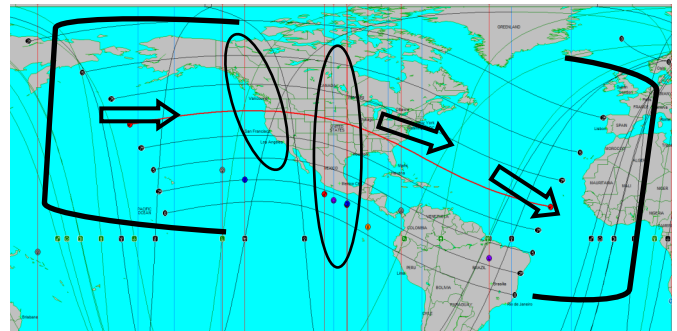

Feb. 26, Solar Eclipse, 9° Pisces: This is the last solar eclipse in Pisces until 2024. Make time for your inner spiritual well being, perhaps through either a relaxation time at a watery place, a vision quest, or a spiritual retreat. What is the higher vision that wants to come in from beyond the veils of this world?

August 7, Lunar Eclipse, 16° Aquarius/Leo: This is the bookend opposite of the Feb. 11 lunar eclipse, so look to determine if actions and ideas started then are coming to pass now. Or it may be that you are looking at life from the opposite side of the coin. This is a good time to reach out to new friends, groups and organizations. Create ways to bring innovation and ideals into your daily world.

Aug. 21, Solar Eclipse, 29° Leo: THIS IS THE BIG ONE!

All of the USA will be talking about this eclipse since it travels directly over the USA and the Pacific NW. The fire element is very strong now, and that is not a good thing during fire season. It also lands exactly on President Trump's Ascendant and Mars, so it will be interesting to watch how he is activated in the months surrounding this eclipse. This eclipse makes a harmonious trine to "expect the unexpected" Uranus. New inventions or earthquakes under the path of the eclipse are high possibilities. Mercury is retrograde too.

Aug. 21 Total Solar Eclipse starts in Hawaii, crosses over USA, exactly over Oregon, ending in Brazil and Portugal. Action zones are circled.

On the personal level, there is help in setting you free to push forward on projects that are near & dear to your heart.

Because eclipses come from your inner, spiritual depths, it is important that those projects resonate with what your soul mission wants to do, not just your noisy ego. One "hot zone" for activity is in the USA central time zone, Pacific NW up to the Alaska panhandle. Others are in India/Kashmiri, New Zealand/Fiji, Germany/France, NW Africa, Brazil, Japan, Eastern Turkey, Saudi Arabia, Ethiopia, Somalia, and Iraq.

Jupiter Libra-Scorpio In Libra Sept. 2016-Oct. 10, 2017; Enter Scorpio Oct. 10, 2017-Oct. 2017

Jupiter is a good planet to track through your chart because he spends about one year in each sign and likes to do big things. Libra is the sign of relationships, so now is the time to realign relationships, deciding which ones stay and which ones go. It is time to open to new relationships of all kinds.

When Jupiter moves into Scorpio in October, the energetic tone will change dramatically. In previous Jupiter in Scorpio times, Bill Clinton signs the Brady Handgun Violence Protection Act, Syria had major internal attacks, the General Motors Parts Plant declared bankruptcy, and Led Zepplin's Jimmy Page released the album *Death Wish*. Something will be released in Scorpio so you can focus your energies.