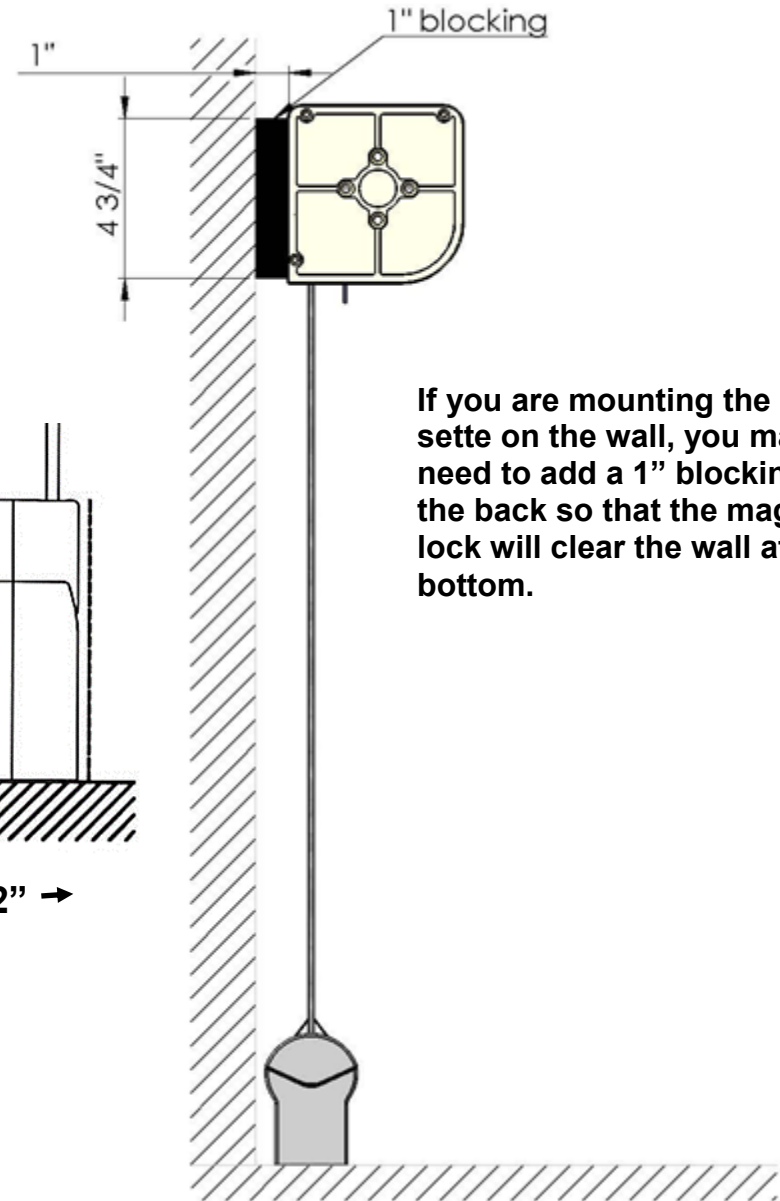

Note: Pay attention to casement windows that will interfere with the hem bar when the shade is retracted (In such a case, mount the top of the cassette 7" above the opening window edge). In addition, if the hem bar needs to go above the glass area as not to be seen through the glass when the shade is raised, it is important to add the $7 \frac{1}{2}$ " to the opening height as well. The SC4000 can be ordered in any increments in both the width and the height.

MEASURING SC4000 with magnetic cables:

Approx. 7 1/2"

Metric mm.

← 2" →

Optional wall Mounting "L" bracket for magnetic lock at bottom

If you are mounting the cassette on the wall, you may need to add a 1" blocking in the back so that the magnetic lock will clear the wall at the bottom.