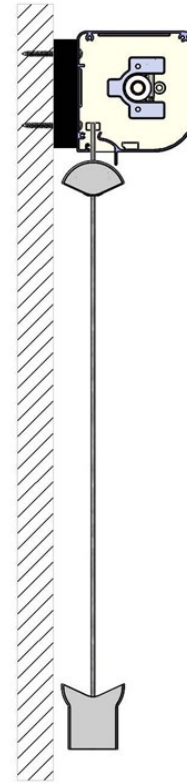

SC4000 with magnetic lock cables

Wall mounted unit with retracted hem bar & magnetic locks.

The optional magnetic locks below keeps the screen fabric taut when the screen is in its lowered position. If a wind gust lifts the hem bar, the magnetic lock will release the screen fabric from the pressure and then the magnetic lock will automatically reposition the hem bar back into the lock.*

* Note: The magnetic device does not guarantee that strong winds will not damage the unit and is not a substitution for using caution.