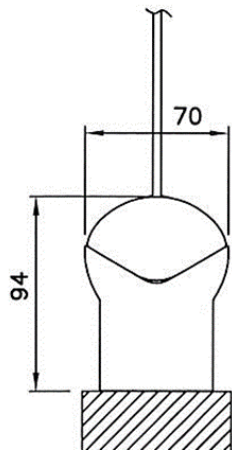

* Note: The magnetic device does not guarantee that strong winds will not damage the unit and is not a substitution for using caution.

MEASURING SC4000 with standard cables:

Width: Determine the desired width. The width you order is the measurement end of cassette to end of cassette. If mounting in front of a window opening, add 3" to the width of the window glass opening on the idler end and 4" on the gear or motor end for a total seven (7") to properly cover the opening or glass area with fabric.

Height: Determine the height of the opening or window. The fabric or screen mesh should cover the height of the window. The height of the delivered screen includes the cassette. To calculate the height of the shade, add the height of the cassette ($5 \frac{1}{4}$ ") and the standard or magnetic lock height / hem bar (approx. $2 \frac{1}{2}$ ") to the total height of opening to be covered if mounted in front of a window. If mounting on an open porch, allow about $7 \frac{1}{2}$ " for the cassette assembly when the screen is retracted. See below and next page)

Note: Pay attention to casement windows that will interfere with the hem bar when the shade is retracted (In such a case, mount the top of the cassette 7" above the opening window edge). In addition, if the hem bar needs to go above the glass area as not to be seen through the glass when the shade is raised, it is important to add the $7 \frac{1}{2}$ " to the opening height as well. The SC4000 can be ordered in any increments in both the width and the height.

MEASURING SC4000 with magnetic cables:

Approx. 7 1/2"

Metric mm.

← 2" →

Optional wall Mounting "L" bracket for magnetic lock at bottom

If you are mounting the cassette on the wall, you may need to add a 1" blocking in the back so that the magnetic lock will clear the wall at the bottom.