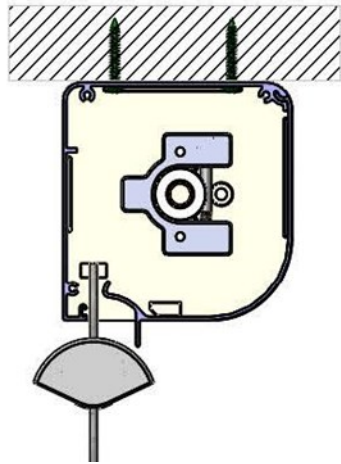

MEASURING SC4000 with magnetic cables:

Approx. 7 1/2"