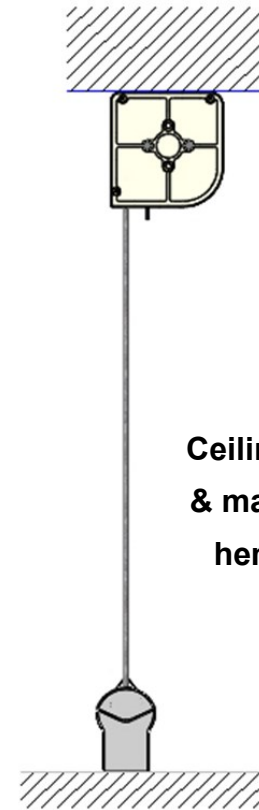

SC4000 Mastershade® Installations

SC4000 with standard cables

Wall mounted screens with standard cable brackets

SC4000 with magnetic lock cables

Wall mounted unit with retracted hem bar & magnetic locks.

The optional magnetic locks below keeps the screen fabric taut when the screen is in its lowered position. If a wind gust lifts the hem bar, the magnetic lock will release the screen fabric from the pressure and then the magnetic lock will automatically reposition the hem bar back into the lock.*

* Note: The magnetic device does not guarantee that strong winds will not damage the unit and is not a substitution for using caution.

MEASURING SC4000 with standard cables:

Width: Determine the desired width. The width you order is the measurement end of cassette to end of cassette. If mounting in front of a window opening, add 3" to the width of the window glass opening on the idler end and 4" on the gear or motor end for a total seven (7") to properly cover the opening or glass area with fabric.

Height: Determine the height of the opening or window. The fabric or screen mesh should cover the height of the window. The height of the delivered screen includes the cassette. To calculate the height of the shade, add the height of the cassette ($5 \frac{1}{4}$ ") and the standard or magnetic lock height / hem bar (approx. $2 \frac{1}{2}$ ") to the total height of opening to be covered if mounted in front of a window. If mounting on an open porch, allow about $7 \frac{1}{2}$ " for the cassette assembly when the screen is retracted. See below and next page)