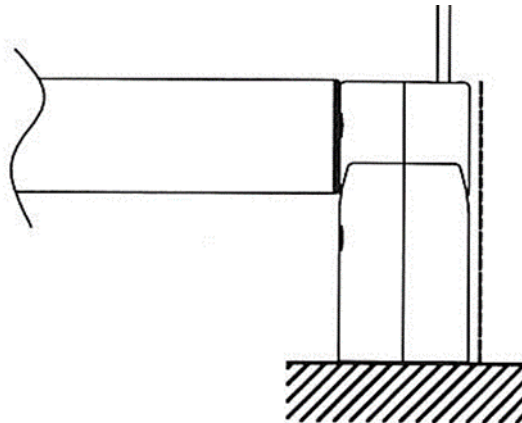

Height: Determine the height of the opening or window. The fabric or screen mesh should cover the height of the window. The height of the delivered screen includes the cassette. To calculate the height of the shade, add the height of the cassette ($5 \frac{1}{4}$ ") and the standard or magnetic lock height / hem bar (approx. $2 \frac{1}{2}$ ") to the total height of opening to be covered if mounted in front of a window. If mounting on an open porch, allow about $7 \frac{1}{2}$ " for the cassette assembly when the screen is retracted. See below and next page)

Note: Pay attention to casement windows that will interfere with the hem bar when the shade is retracted (In such a case, mount the top of the cassette 7" above the opening window edge). In addition, if the hem bar needs to go above the glass area as not to be seen through the glass when the shade is raised, it is important to add the $7 \frac{1}{2}$ " to the opening height as well. The SC4000 can be ordered in any increments in both the width and the height.

MEASURING SC4000 with magnetic cables:

Approx. 7 1/2"

Metric mm.

← 2" →

Optional wall Mounting "L" bracket for magnetic lock at bottom

If you are mounting the cassette on the wall, you may need to add a 1" blocking in the back so that the magnetic lock will clear the wall at the bottom.