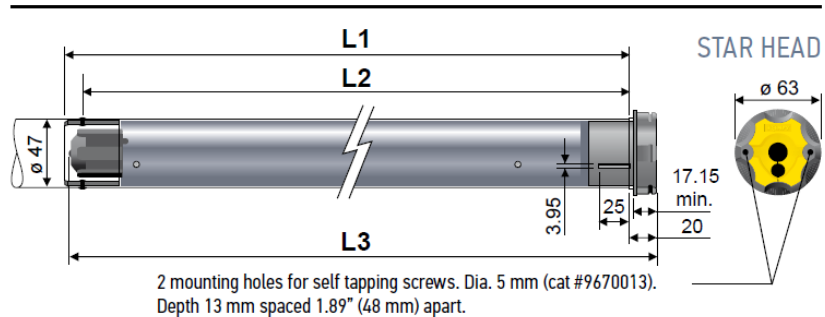

Dimensions

LT50 Altus® RTS

506	510	525	535	550
6 Nm	10 Nm	25 Nm	35 Nm	50 Nm
120V / 60HZ	120V / 60HZ	120V / 60HZ	120V / 60HZ	120V / 60HZ
1.1A	1.3A	1.6A	2.1A	2.1A
38 rpm	38 rpm	20 rpm	20 rpm	14 rpm