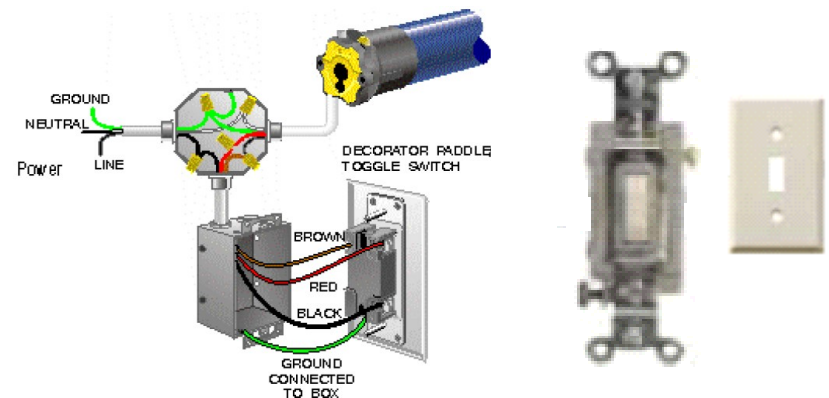

All Somfy Motors are UL and CSA Recognized

- All SOMFY motors are UL Recognized and can be found under the following file numbers:

E60495, E60888, E63714

The three (3) wire cords can be wired in parallel. The standard four (4) wire cords must be wired with a traditional toggle wall switch. Screens can not be ordered with molded plugs on the end.

Hardwired motors with a wall switch

Dimensions

LT50 Altus® RTS

506	510	525	535	550
6 Nm	10 Nm	25 Nm	35 Nm	50 Nm
120V / 60HZ	120V / 60HZ	120V / 60HZ	120V / 60HZ	120V / 60HZ
1.1A	1.3A	1.6A	2.1A	2.1A
38 rpm	38 rpm	20 rpm	20 rpm	14 rpm