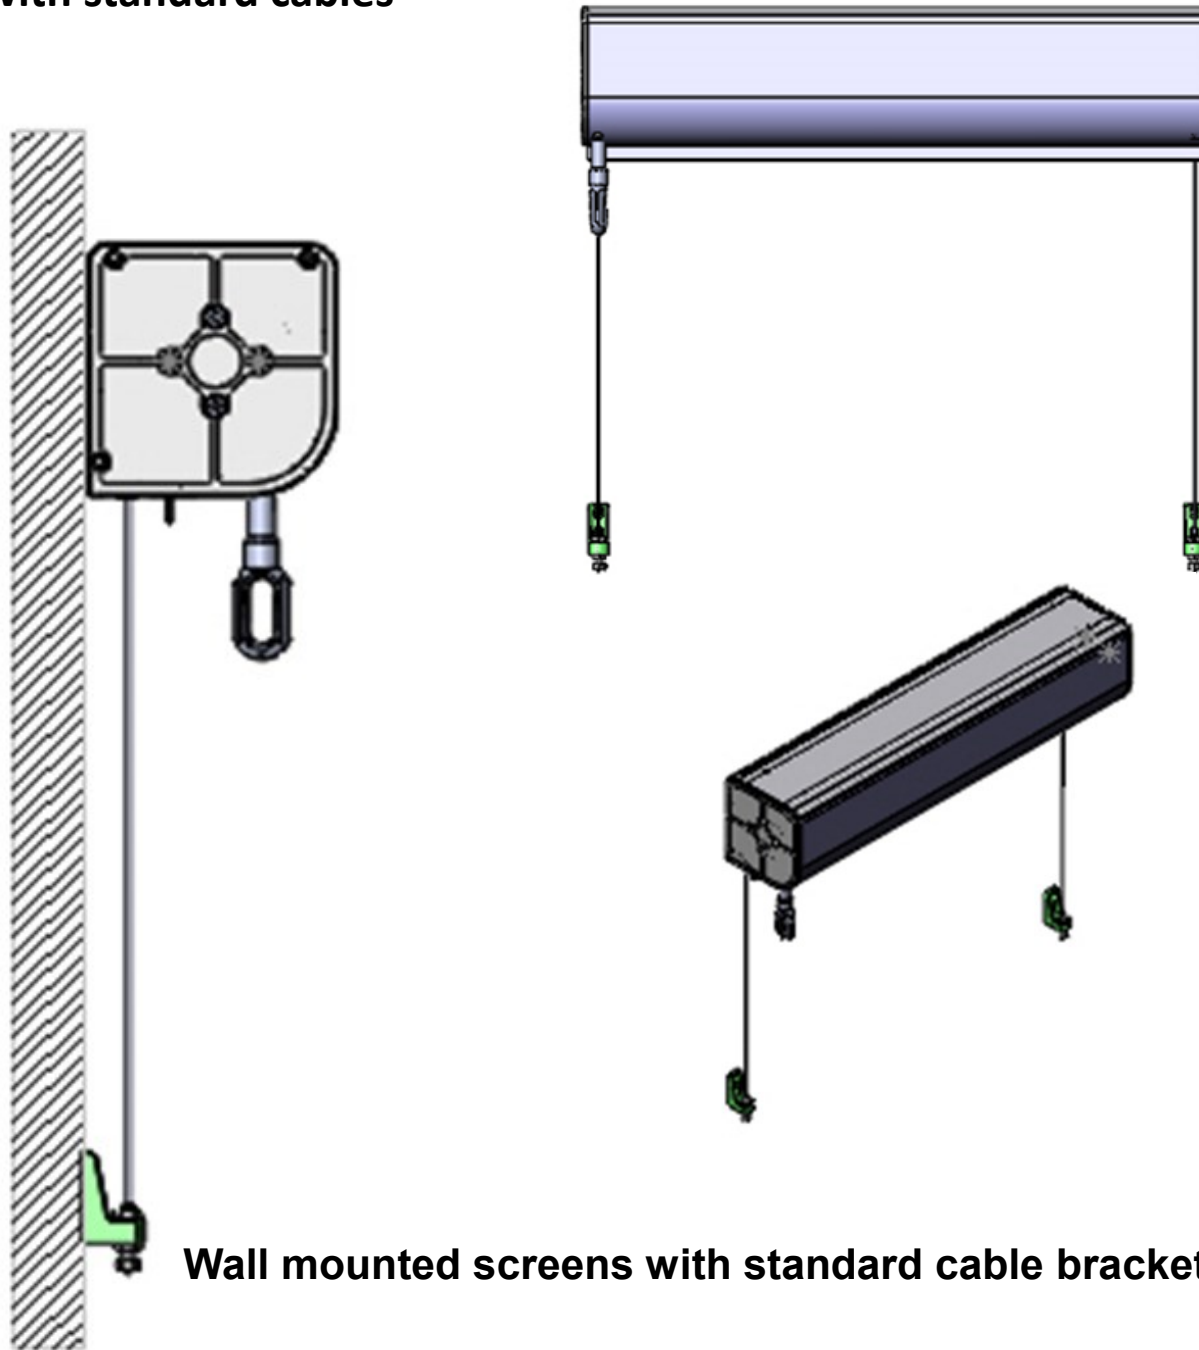

SC4000 Mastershade® Installations

SC4000 with standard cables

Wall mounted screens with standard cable brackets

SC4000 with magnetic lock cables

Wall mounted unit with retracted hem bar & magnetic locks.

The optional magnetic locks below keeps the screen fabric taut when the screen is in its lowered position. If a wind gust lifts the hem bar, the magnetic lock will release the screen fabric from the pressure and then the magnetic lock will automatically reposition the hem bar back into the lock.*