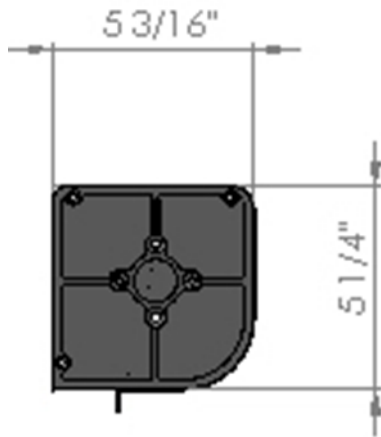

* Note: The magnetic device does not guarantee that strong winds will not damage the unit and is not a substitution for using caution.

MEASURING SC4000 with standard cables:

Width: Determine the desired width. The width you order is the measurement end of cassette to end of cassette. If mounting in front of a window opening, add 3" to the width of the window glass opening on the idler end and 4" on the gear or motor end for a total seven (7") to properly cover the opening or glass area with fabric.