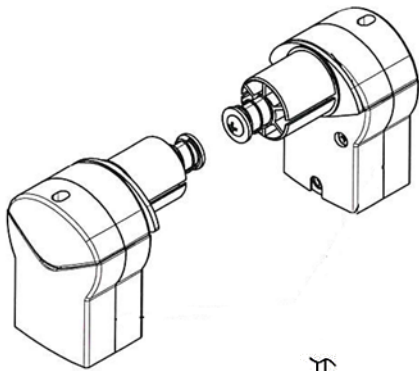

* Note: The magnetic device does not guarantee that strong winds will not damage the unit and is not a substitution for using caution.

MEASURING SC4000 with standard cables:

Width: Determine the desired width. The width you order is the measurement end of cassette to end of cassette. If mounting in front of a window opening, add 3" to the width of the window glass opening on the idler end and 4" on the gear or motor end for a total seven (7") to properly cover the opening or glass area with fabric.

Height: Determine the height of the opening or window. The fabric or screen mesh should cover the height of the window. The height of the delivered screen includes the cassette. To calculate the height of the shade, add the height of the cassette ($5 \frac{1}{4}$ ") and the standard or magnetic lock height / hem bar (approx. $2 \frac{1}{2}$ ") to the total height of opening to be covered if mounted in front of a window. If mounting on an open porch, allow about $7 \frac{1}{2}$ " for the cassette assembly when the screen is retracted. See below and next page)

Note: Pay attention to casement windows that will interfere with the hem bar when the shade is retracted (In such a case, mount the top of the cassette 7" above the opening window edge). In addition, if the hem bar needs to go above the glass area as not to be seen through the glass when the shade is raised, it is important to add the $7 \frac{1}{2}$ " to the opening height as well. The SC4000 can be ordered in any increments in both the width and the height.

MEASURING SC4000 with magnetic cables:

Approx. 7 1/2"

Metric mm.

← 2" →

Optional wall Mounting "L" bracket for magnetic lock at bottom

If you are mounting the cassette on the wall, you may need to add a 1" blocking in the back so that the magnetic lock will clear the wall at the bottom.