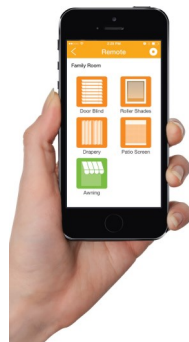

AVAILABLE SENSORS & CONTROLS

**Wind sensor for lateral
Arm Awnings only**

The Eolis 3D WireFree™ RTS Wind Sensor is a wireless, battery powered wind sensor that will automatically retract an awning based on wind generated movements.

The Soliris RTS Sun and Wind Sensor automatically controls your RTS motorized products based on current weather conditions.

The Rain Sensor is a solar-powered combined rain and sun sensor compatible with Radio Technology Somfy® motorized exterior products, including awnings and screens.

The Somfy myLink™ is a simple device that turns your smartphone or tablet into a sophisticated remote control for motorized products featuring Radio Technology Somfy®, allowing you to operate them whether you're home or not. Combine all the benefits of Somfy's RTS hand-held remotes and timers in a convenient app.