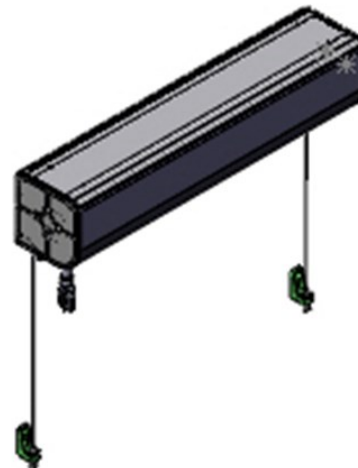

SC4000 MASTERSHADE®

Exterior Rolling Screen / Large Cassette

The SC4000 Mastershade® is an exterior rolling screen available with standard cable guides or with the optional magnetic lock and cable guide system. A specially designed horizontal weighted hem bar is used for each version. With the added optional magnetic lock device attached at each end, the magnetic base brackets keeping the entire fabric taut when the screen is lowered. The SC4000 utilizes a fully extruded aluminum cassette which is approximately 5 1/4" high x 5 3/16" deep.

- Larger standard box screen.
- Available with standard cables or magnetic locks.
- Gear or Motorized operation.
- Cassette bolts to ceiling or wall without brackets.

BENEFITS OF SOLAR SCREENS

Screen fully lowered down

SC4000 Mastershade® Installations

SC4000 with standard cables

Wall mounted screens with standard cable brackets

SC4000 with magnetic lock cables

Wall mounted unit with retracted hem bar & magnetic locks.

The optional magnetic locks below keeps the screen fabric taut when the screen is in its lowered position. If a wind gust lifts the hem bar, the magnetic lock will release the screen fabric from the pressure and then the magnetic lock will automatically reposition the hem bar back into the lock.*