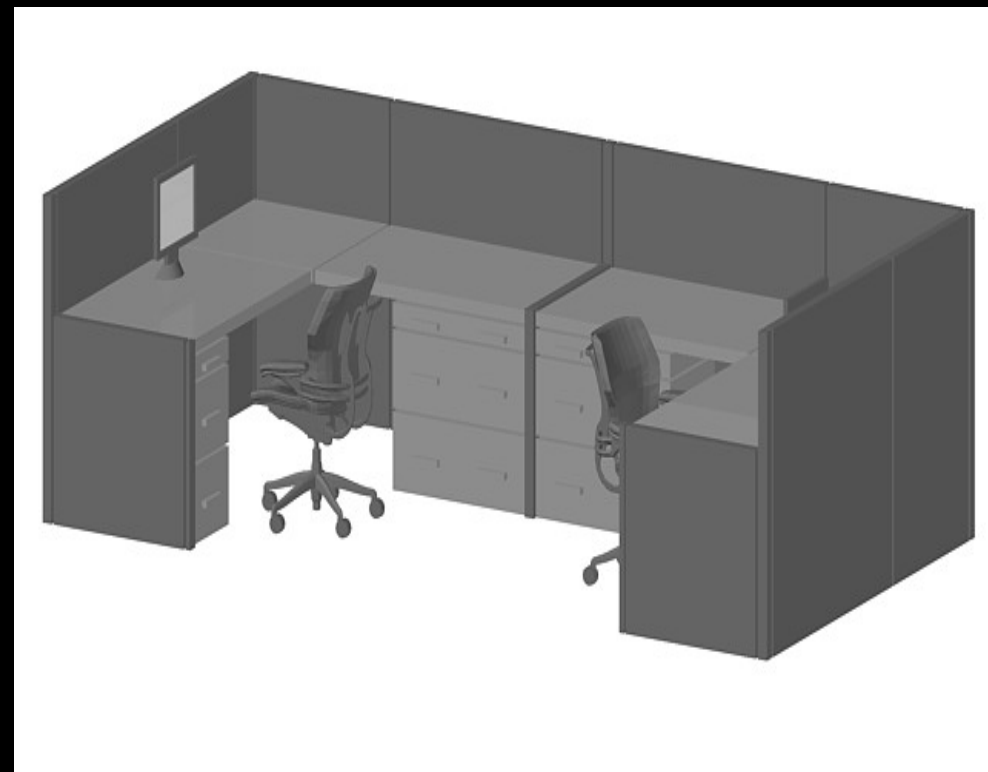

US Army Reserve Color Board

Interiors Inspired by - Blue

FURNITURE

Private Office

Open Office

Commander's Office

FABRIC

MD-1