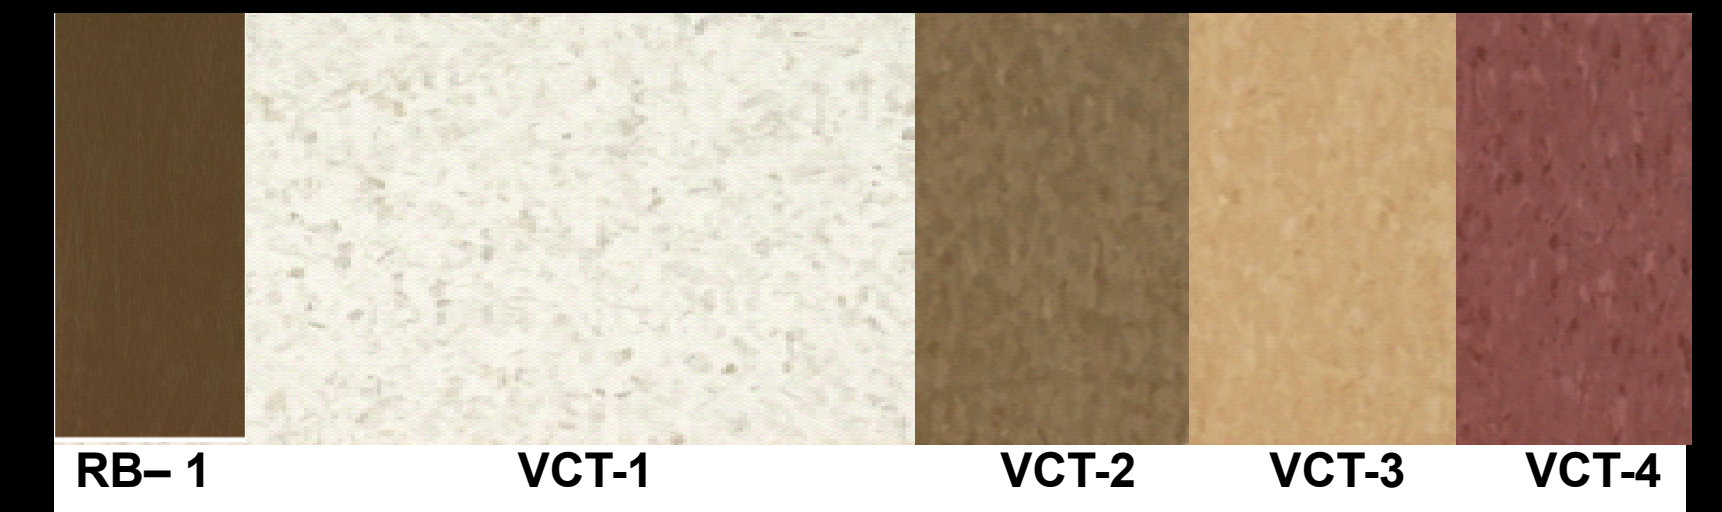

Paint

Flooring & Misc.