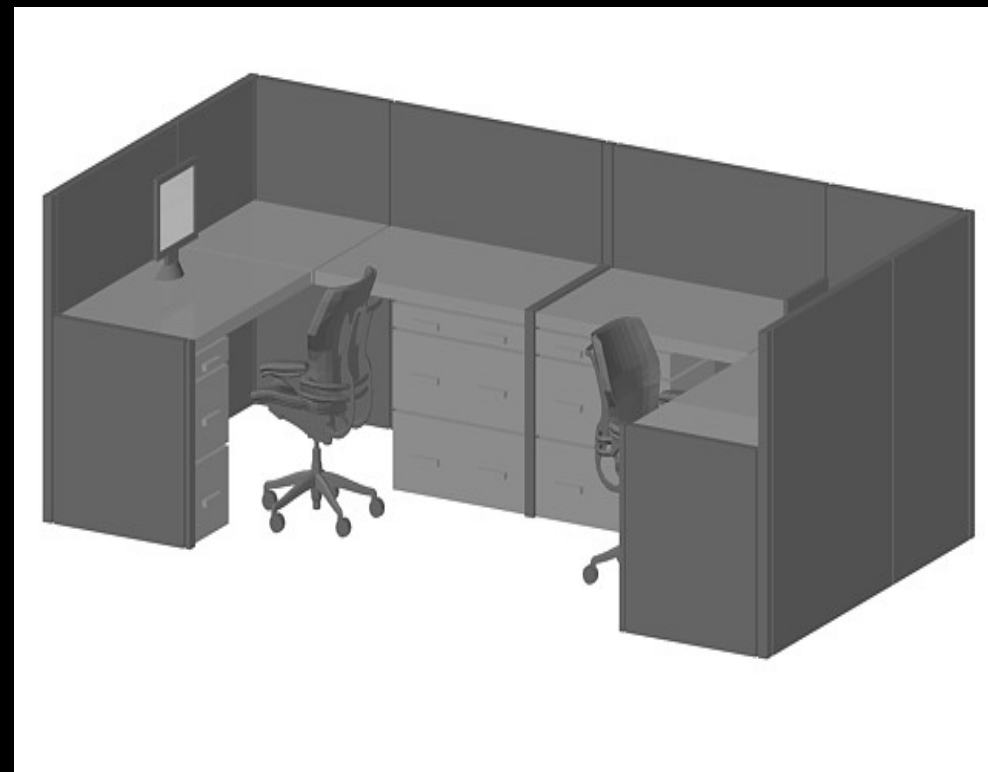

US Army Reserve Color Board

Interiors Inspired by—Green

FURNITURE

Private Office

Open Office

Commander's Office

FABRIC

PF-1