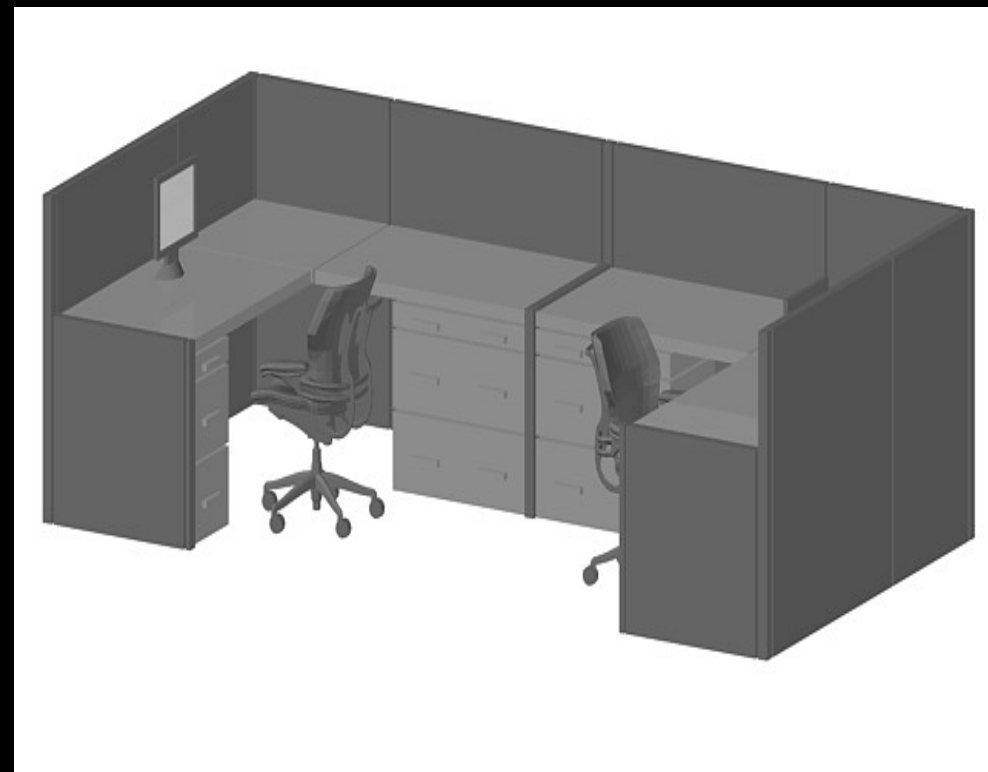

US Army Reserve Color Board

Interiors Inspired by - Rust

FURNITURE

Private Office

Open Office

Commander's Office

FABRIC

MD-1