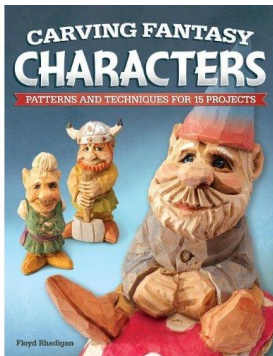

•

Eric
Rough-Out \$18
Carving \$65

Carving Fantasy Characters
15 great projects
\$15.00

D.V.D. Intro to Caricature
Learn how to carve a Caricature
Face. 1hr.40min \$29.00

Carving Fantasy Creatures
5 great projects
\$11.00