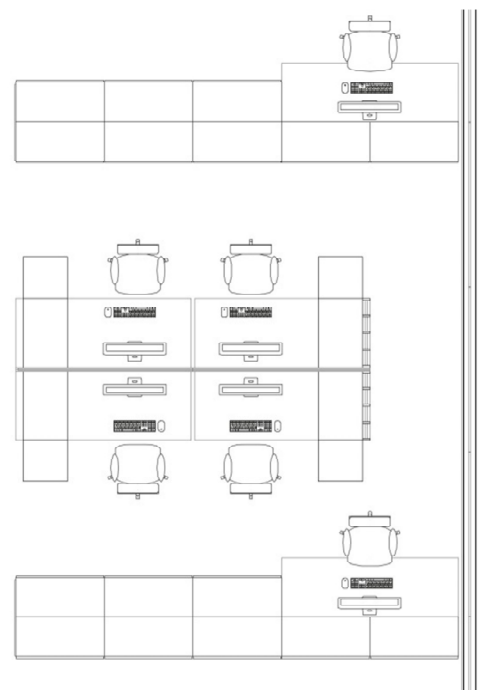

PROJECT PROFILE

BAKER BOTTS

LOCATION: DALLAS, TX
ARCHITECT: GENSLER

PROJECT PROFILE

WINSTEAD

LOCATION: DALLAS, TX
ARCHITECT: LAUCK GROUP

PROJECT PROFILE

NEIMAN MARCUS