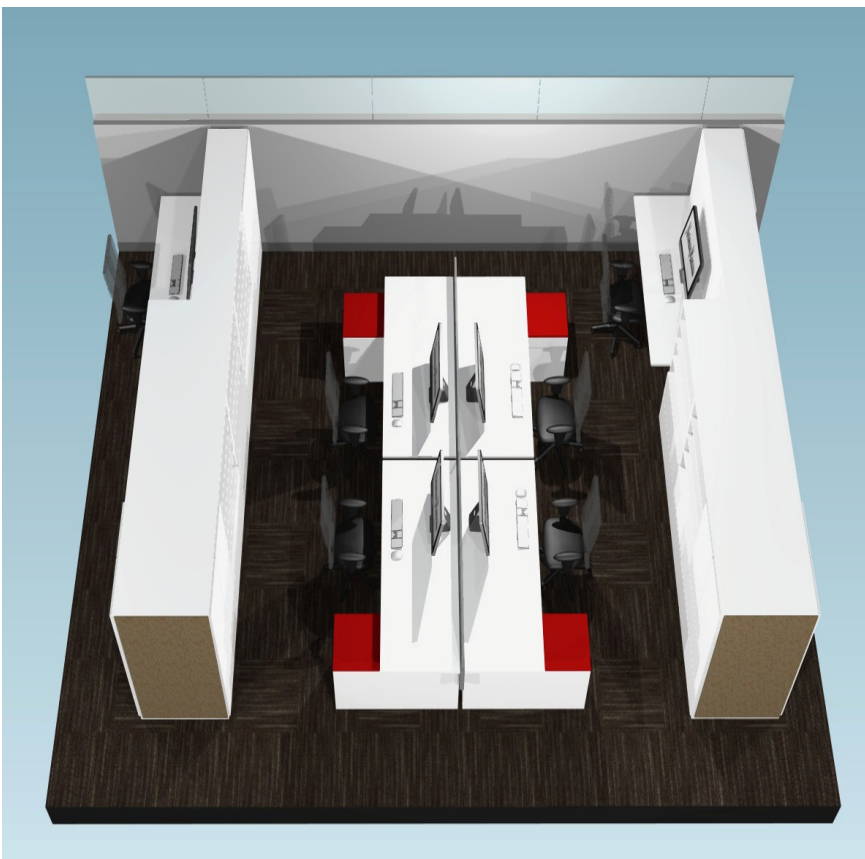

PROJECT PROFILE

BAKER BOTTS

LOCATION: DALLAS, TX
ARCHITECT: GENSLER

PROJECT PROFILE

WINSTEAD

LOCATION: DALLAS, TX
ARCHITECT: LAUCK GROUP

PROJECT PROFILE

NEIMAN MARCUS