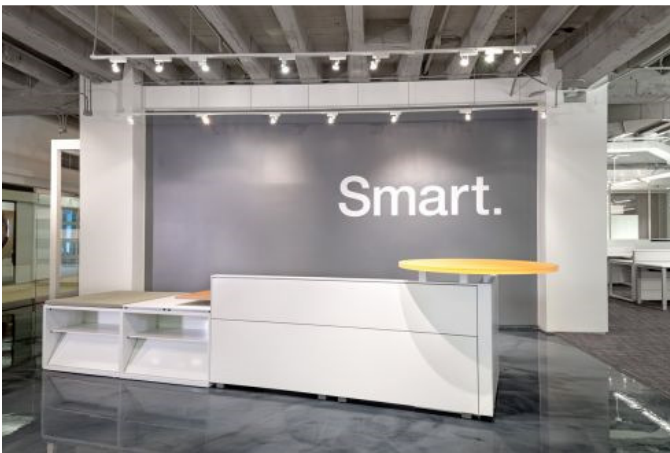

FCI DALLAS APPROACH

COMMITMENT TO CUSTOMER SATISFACTION

FCI has earned our reputation on delivering the highest quality projects for our clients regardless of size, scope or location. Providing consistency, professionalism and value has allowed us to retain many of our clients 5, 10 even 20 years. Open and consistent dialogue with your company's facilities organization, our staff and the entire project team is paramount to exceeding expectations.

MANAGEMENT STRUCTURE

FCI has an extremely flat management structure designed to be close to the needs of our client's day-to-day requirements, as well as to be responsive to the immediate needs of our organization. Our Management Committee meets weekly and includes the following senior staff members:

Deborah Munson	President
Gary Dickerson	Managing Partner
Tony Boyer	CAD Specialist
Jeff Neary	Senior Account Manager
Eric Tatum	Account Manager
Angela Grancea	Sales Support
Josanna Dixon	Senior Sales Support
Jesus Cisneros	Project Management
Gabe Carmona	Project Management

OUR SERVICES

PROCUREMENT

- Product selection
- Specifications
- Special handling
- Cost quotation
- Order status report
- Repair and reorder
- Product storage

PLANNING AND PROJECT MANAGEMENT

- Specifications of systems or wall components
- Final plans and installation drawings
- Installation coordination

RECEIVING

- Pre-stage analysis
- Product inspection

MOVE MANAGEMENT

- Move planning
- Move coordination
- Rental

DELIVERY AND INSTALLATION

- Site Inspection
- Installation supervision
- Post installation walk-through
- Punch list follow-up
- User orientation
- U.S. Inter-market services

POST INSTALLATION

- Warranty and general product maintenance
- Punch list

ADDITIONAL SERVICES

- Furniture restoration
- Panel cleaning and refurbishing
- Electrostatic painting
- Re-upholstering
- Reconfiguration program