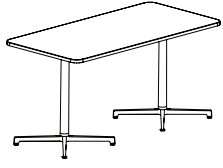

Description

Rounded Rectangular Counter Height Table with X Base