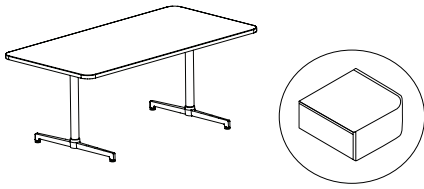

Description

Rounded Rectangular Table with T Base

Laminate Tables
"NST" Models

LAMINATE

D	W	H	CTN WT	CU FT	Model	Eased Edge (R3)			Reverse Bevel (K9)		
						Standard Tier 1	Graded In Tier 2	Graded In Tier 3	Standard Tier 1	Graded In Tier 2	Graded In Tier 3
36	72	29	129	47	NST3672-29TTRT	$1,688	$1,750	$1,881	$2,090	$2,152	$2,284
36	66	29	121	44	NST3666-29TTRT	$1,637	$1,693	$1,812	$2,039	$2,097	$2,215
36	60	29	112	38	NST3660-29TTRT	$1,574	$1,629	$1,735	$1,977	$2,032	$2,138
36	54	29	104	33	NST3654-29TTRT	$1,364	$1,412	$1,509	$1,766	$1,814	$1,912
36	48	29	89	46	NST3648-29TTRT	$1,317	$1,364	$1,449	$1,722	$1,766	$1,851
30	72	29	113	47	NST3072-29TTRT	$1,533	$1,588	$1,693	$1,936	$1,991	$2,097
30	66	29	106	41	NST3066-29TTRT	$1,473	$1,524	$1,622	$1,876	$1,928	$2,025
30	60	29	99	36	NST3060-29TTRT	$1,421	$1,470	$1,556	$1,825	$1,873	$1,959
30	54	29	92	33	NST3054-29TTRT	$1,242	$1,285	$1,363	$1,644	$1,687	$1,765
30	48	29	79	33	NST3048-29TTRT	$1,203	$1,243	$1,311	$1,606	$1,645	$1,713

Features:

- price reflects complete table - top and base
- ships KD in multiple cartons
- top has option for cutout to receive electrical component, ordered separately
- optional vertical wire manager for base, order separately
- base has leveling glides
- width of base foot is 27"

To Order Specify

1 Laminate Model #	2 Edge Detail	3 Laminate Selection	3a PVC Edge Color	4 Electrical Cut Out	5 Metal Finish		
Laminate (NST)	R3 Eased	Standard Laminates (T1) Solid Patterns: ALB Alabaster DWH Designer White BLK Black SHD Shadow BBL Bridal Blanco SLG Slate Grey Wood Grain Patterns: AGA Aged Ash GRH Graphite ALL Ale Light HGL High Line BLO Blonde Echo OAT Oatmeal Cookie BOL Bourbon Light PIN Pinnacle Walnut BZW Brazilwood STU Studio Teak BGL Brighton Light VIN Vintage CLL Collectors WLH Walnut Heights FLO Florence Walnut WEA Weathered Ash	Color: Standard (T1) laminates have a matching PVC. AGA Aged Ash ALB Alabaster ALL Ale Light BLK Black BLO Blonde Echo BOL Bourbon Light BZW Brazilwood BBL Bridal Blanco BGL Brighton Light CLL Collectors DWH Designer White FLO Florence Walnut GRH Graphite HGL High Line OAT Oatmeal Cookie PIN Pinnacle Walnut SHD Shadow SLG Slate Grey STU Studio Teak VIN Vintage WLH Walnut Heights WEA Weathered Ash	N None CO_EC23 Cut out for EC23 CO_EC24 Cut out for EC24	BWH Bright White Feet & Post MBK Matte Black Feet & Post PEW Pewter Feet & Post ASLASL Arctic Silver Feet & Post ASLBWH Arctic Silver Feet & Bright White Post ASLMBK Arctic Silver Feet & Matte Black Post ASLPEW Arctic Silver Feet & Pewter Post PAMASL Polished Aluminum Feet & Arctic Silver Post PAMBWH Polished Aluminum Feet & Bright White Post PAMMBK Polished Aluminum Feet & Matte Black Post PAMPEW Polished Aluminum Feet & Pewter Post		
	K9 Reverse Bevel					Graded-In Laminates (T2) & (T3) see pages NS4-NS9	PVC color must be selected with Graded-In Laminates (T2) & (T3)

Model Number Breakdown

NST3048-29TTRT						
NS	T	3048	29	TT	R	T
Nosh	Laminate	30" x 48"	Height	Rectangular Top Shape	Rounded Corner	T Base

HSON