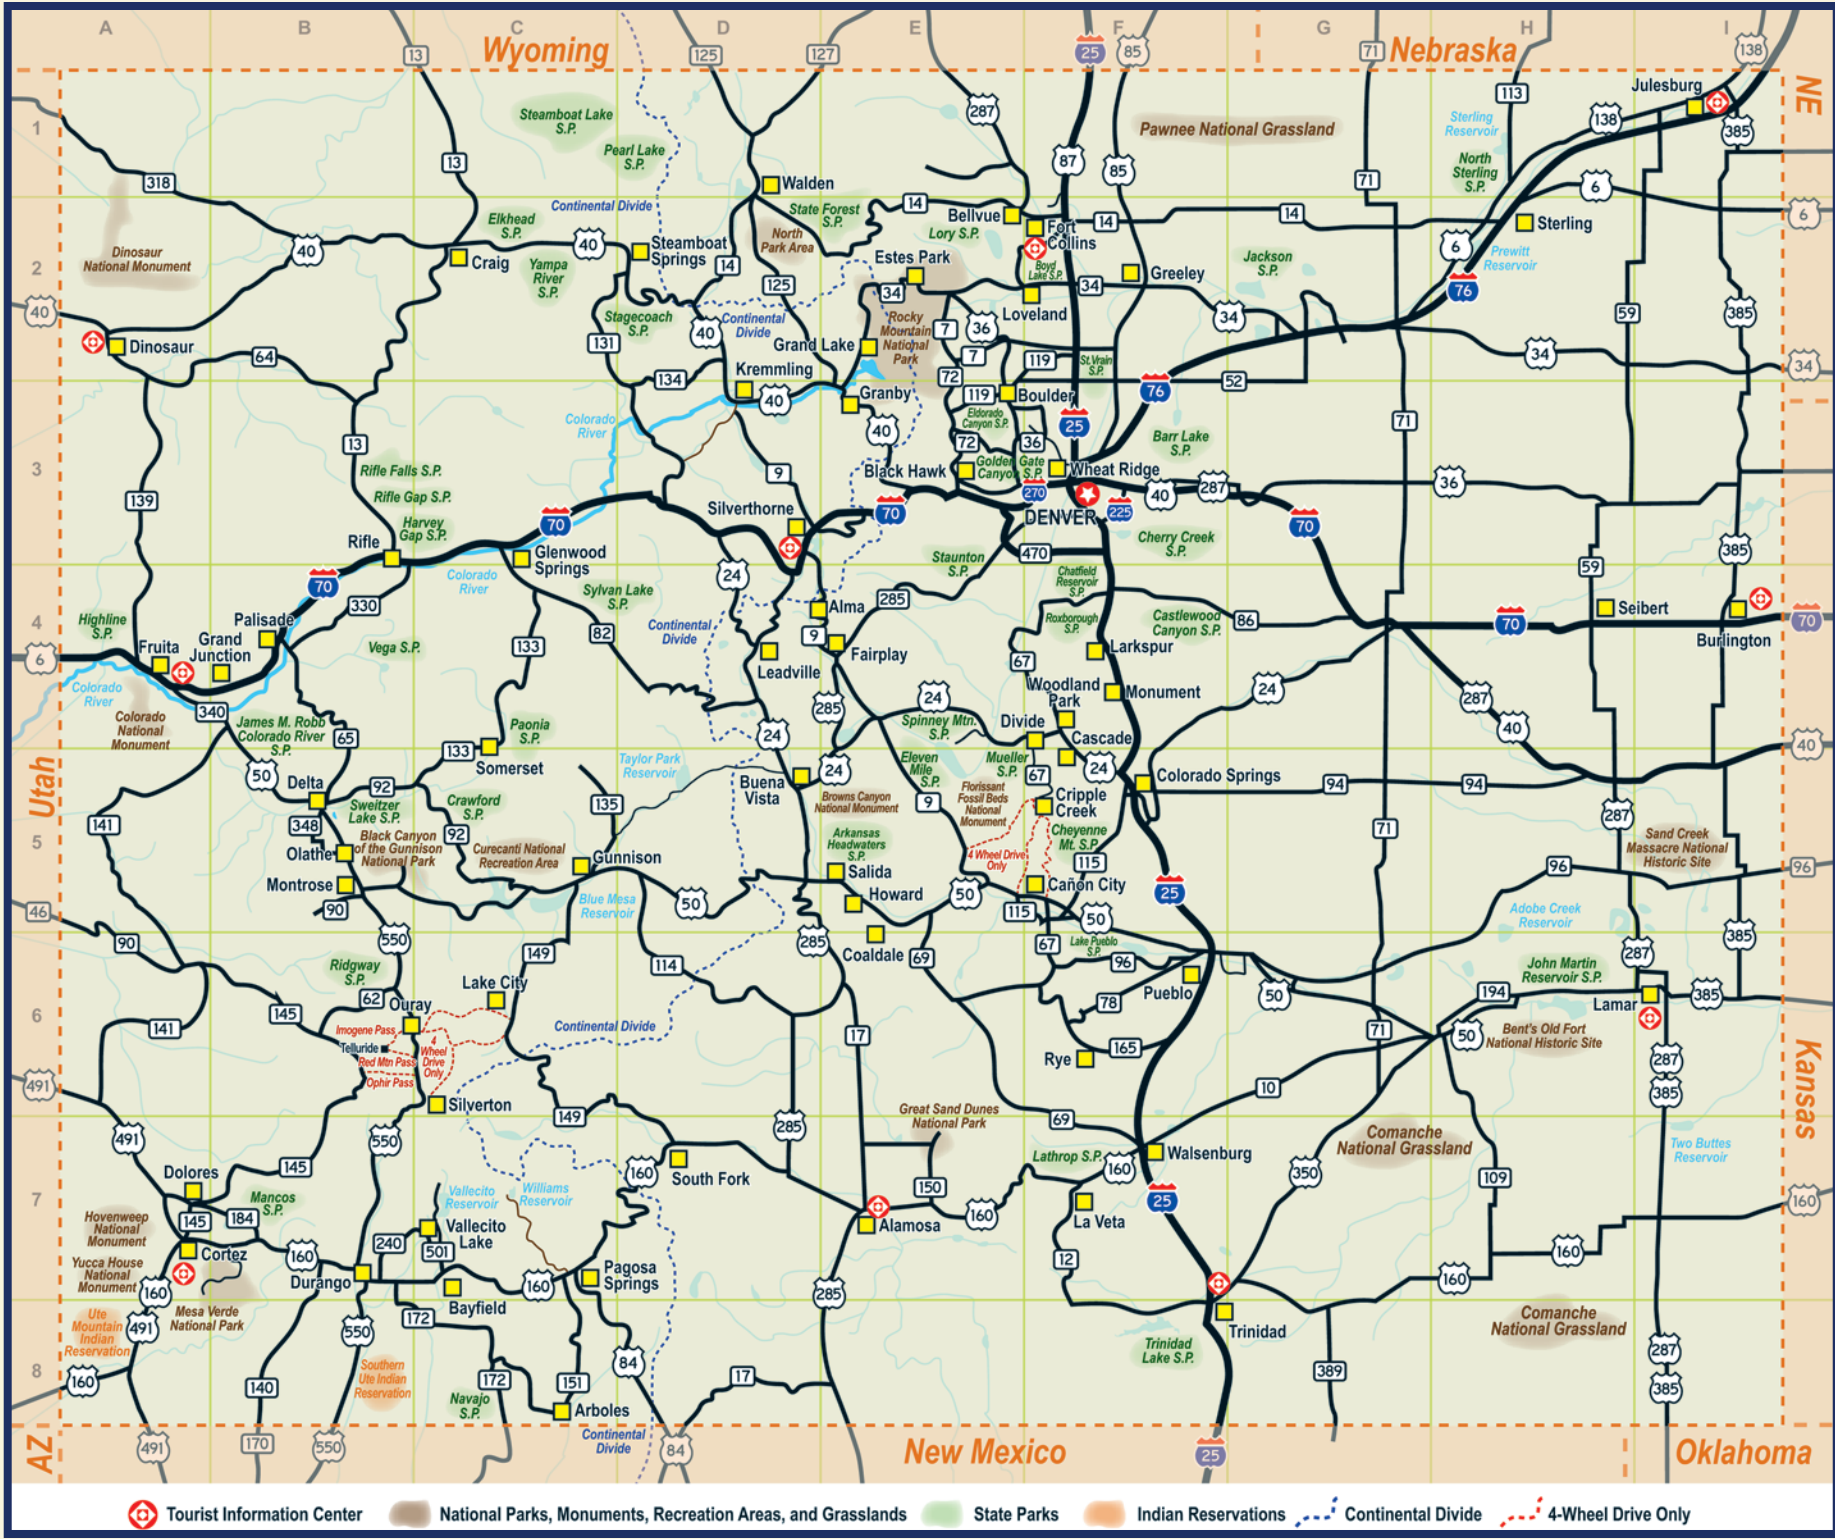

DAY USE ONLY PARKS		
Barr Lake State Park, Brighton*	303-659-6005	F3
Castlewood Canyon State Park, Franktown	303-688-5242	F4
Eldorado Canyon State Park, Eldorado Springs	303-494-3943	E3
Harvey Gap State Park, Rifle	970-625-1607	B3
J.M. Robb - Colorado River State Parks, Corn Lake	970-434-3388	A4, B4
Roxborough State Park, Littleton*	303-973-3959	F4
Spinney Mountain State Park, Lake George	719-748-3401	E4
Sweitzer Lake State Park, Delta	970-874-4258	B5

* = Suburb of Denver

⊕ Tourist Information Center
 National Parks, Monuments, Recreation Areas, and Grasslands
 State Parks
 Indian Reservations
- - - Continental Divide
- - - 4-Wheel Drive Only