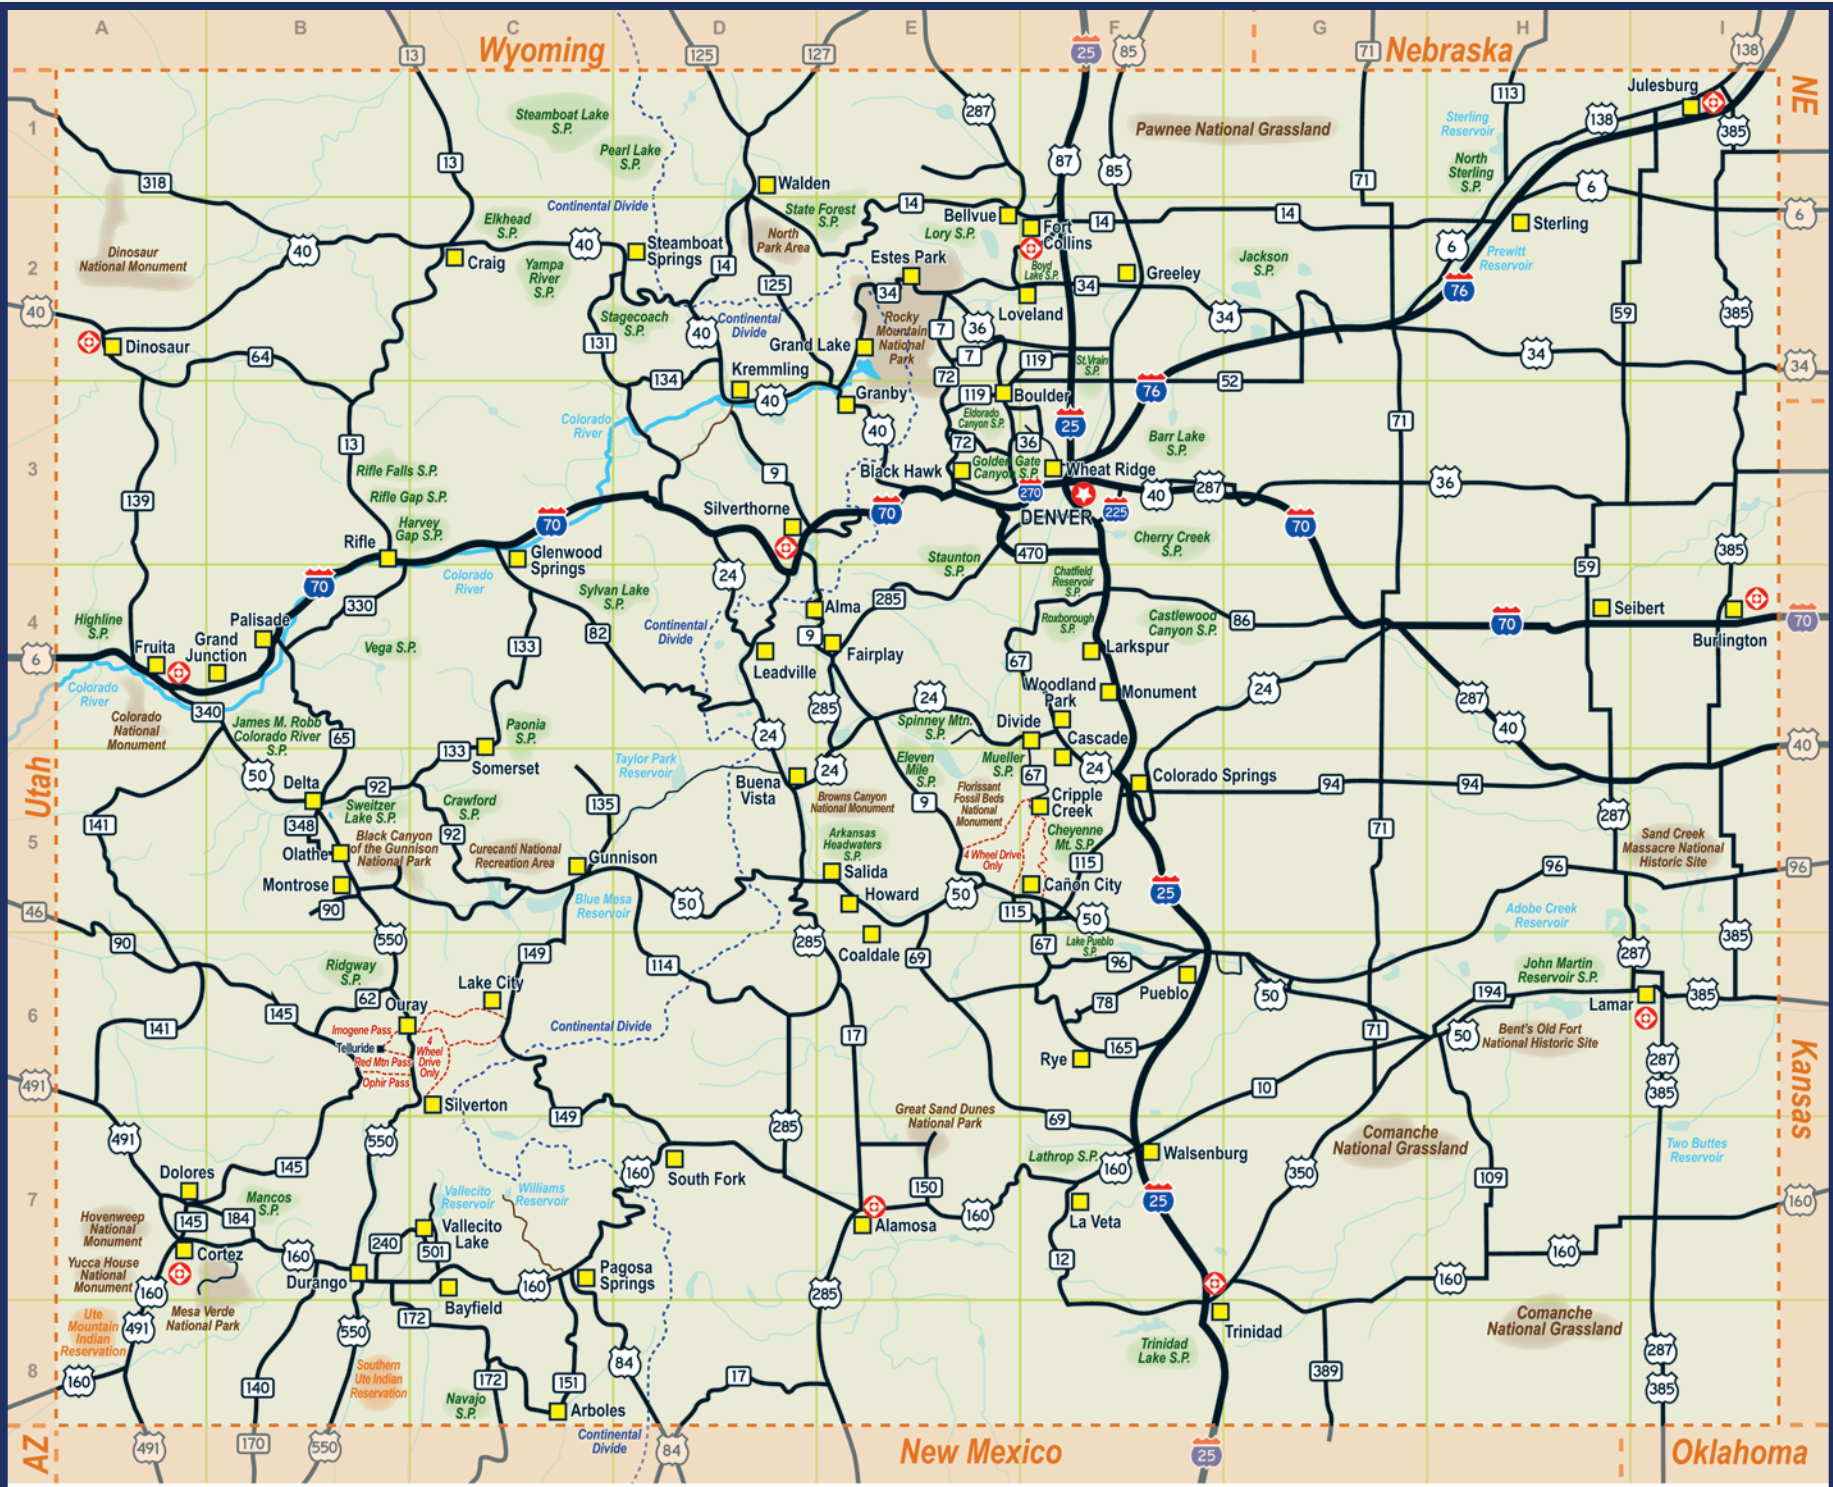

Ⓢ Tourist Information Center
 National Parks, Monuments, Recreation Areas, and Grasslands
 State Parks
 Indian Reservations
- - - Continental Divide
- - - 4-Wheel Drive Only