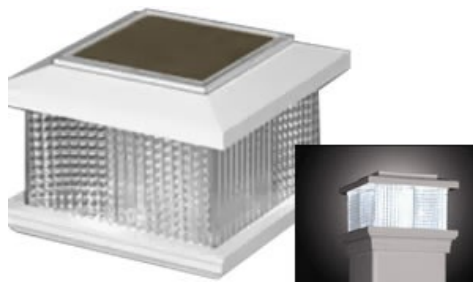

New England Round Mount

PVC PICKET FENCE POST CAPS

Flat

Dog Eared

Pointed

SOLAR POST CAPS

ALUMINIUM INSERTS

Post Aluminium Insert (mainly used for gate post)
(Comes standard with our gates)

Bottom Rail Aluminium Insert (prevents bottom rail from sagging)
(Comes standard in all Picket, Privacy and Balustrade Fences)