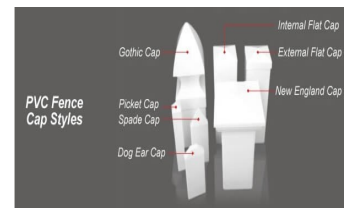

CONTACT US TODAY FOR
A FREE QUOTE ON YOUR
OUTDOOR PROJECT!

Our vinyl fencing and outdoor living products are proudly fabricated in New Zealand with product that is engineer-tested and a manufacturing process that uses the highest grade of material to ensure enduring beauty, lasting stability and performance.

Our products are crafted to handle extremes in temperature and withstand high winds. Our fencing assembly system is pre-routed and notched requiring no screws or brackets for easy installation and added stability. We stand behind everything we sell and we'll be here for you before, during and after your purchase with our 25 year Warranty.

Fencing

Set it and forget it: Low Maintenance,
High Impact Vinyl Fencing.

Select from a complete line of vinyl fencing, ranging from privacy, pool and picket fences to horse fences and railing systems, arbors and gazebo's, in a selection of styles, sizes and colours. You'll find all of the accessories and additions you need to truly customize your vinyl fencing look and versatility. Made from 100% virgin vinyl with the most advanced materials available, **Fencetastic** is impervious to water and humidity and offers the industry's best UV protection. It's virtually maintenance free.

NO PAINTING

NO FADING

NO CRACKING

NO ROTTING

NO RUSTING

NO WORRIES

Products Available in White, Tan & Grey

Standard Bottom Rail Reinforcement

- Fabricated in New Zealand
- Highest quality materials
- Resists water and humidity
- Won't chip, rot, rust or crack
- Maintenance Free