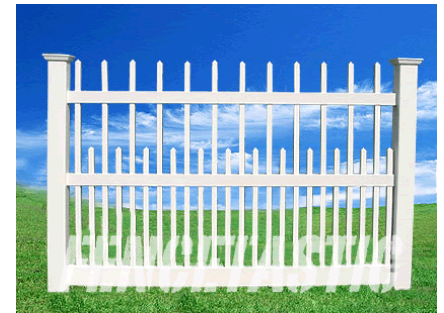

FPK-HAG
Height: 1.2m & 1.5m
Picket Style: 37mmx37mm
Colour: White, Tan & Grey