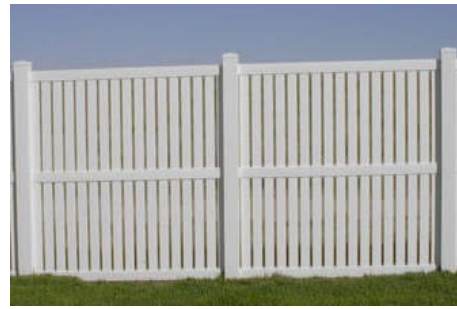

FP-HEC

Height: 1.5m & 1.8m
 Picket Style: 22mmx300mm T&G
W top picket - 37.5x37.5mm
 Colour: White, Tan & Grey

FP-HED

Height: 1.5m & 1.8m
 Picket Style: 22mmx300mm T&G
w top picket 37.5mx37.5mm
 Colour: White, Tan & Grey

FP-HEE

Height: 1.5m & 1.8m
 Picket Style: 22mmx300mm T&G w
 square lattice 6.5mmx36mm
 Colour: White, Tan & Grey

FP-HEF

Height: 1.2m, 1.5m & 1.8m
 Picket Style: 22mmx300mm T&G
 Colour: White, Tan & Grey

SEMI - PRIVACY FENCING

Fencetastic semi-privacy fences offer just the right amount of privacy for the Homeowner without the feel of complete isolation. The pickets slide through the routed rails for a true multidimensional look. The bottom rail is reinforced with aluminium for added strength and durability.

Style without compromise

FSP-HFC

Height: 1.5m & 1.8m
 Picket Style: 22mmx152mm
 Colour: White, Tan & Grey

FSP-HFO

Height: 1.5m & 1.8m
 Picket Style: 22mm x 152mm
 Colour: White, Tan & Grey

PICKET FENCING

Our pickets fences can dramatically change the look of your outdoor area, adding beauty and warmth to the landscape with a wide selection of styles to suit your tastes. Our “neighbour-friendly” fences are designed to look the same year after year with only minimal maintenance required.