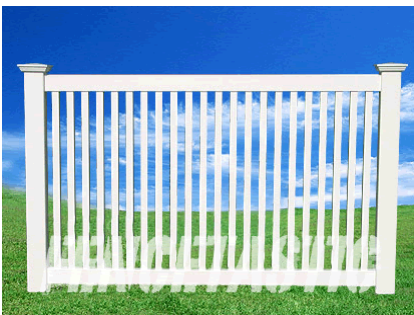

BALUSTRADE FENCING & RAILING

Fencetastic balustrade fencing combines classic style with modern materials to create stunning fencing that won't need any upkeep. The PVC construction is designed to withstand all types of weather, from blazing sun to pouring rain, without warping, splitting or splintering, making it ideal for parks, cricket clubs, golf clubs, horse and equestrian areas.

Our Balustrade fencing provides a fantastic finish to patios and balconies due to its safe, strong and beautifully classic design. Balustrades are available in various sizes and colours.

POOL FENCING

Surround your patio, pool or lawn with an eye-catching fencing system. These attractive designs add a sense of style to any landscape. While perfect around pools, our pool fencing also looks great in any area of your yard. Our vinyl finish features an exclusive manufacturing process that resists water, humidity and many chemicals. Our pool style gates include self closing hinges and a lockable two-way latch. The bottom rail is reinforced with aluminium for added strength and durability.

A beautiful finish that always looks new and resists water and humidity

FPL-HBA
 Height: 1.2m
 Picket Style: 37mmx37mm
 Colour: White, Tan & Grey

FPL-HBB
 Height: 1.2m
 Picket Style: 22mmx38mm
 Colour: White, Tan & Grey