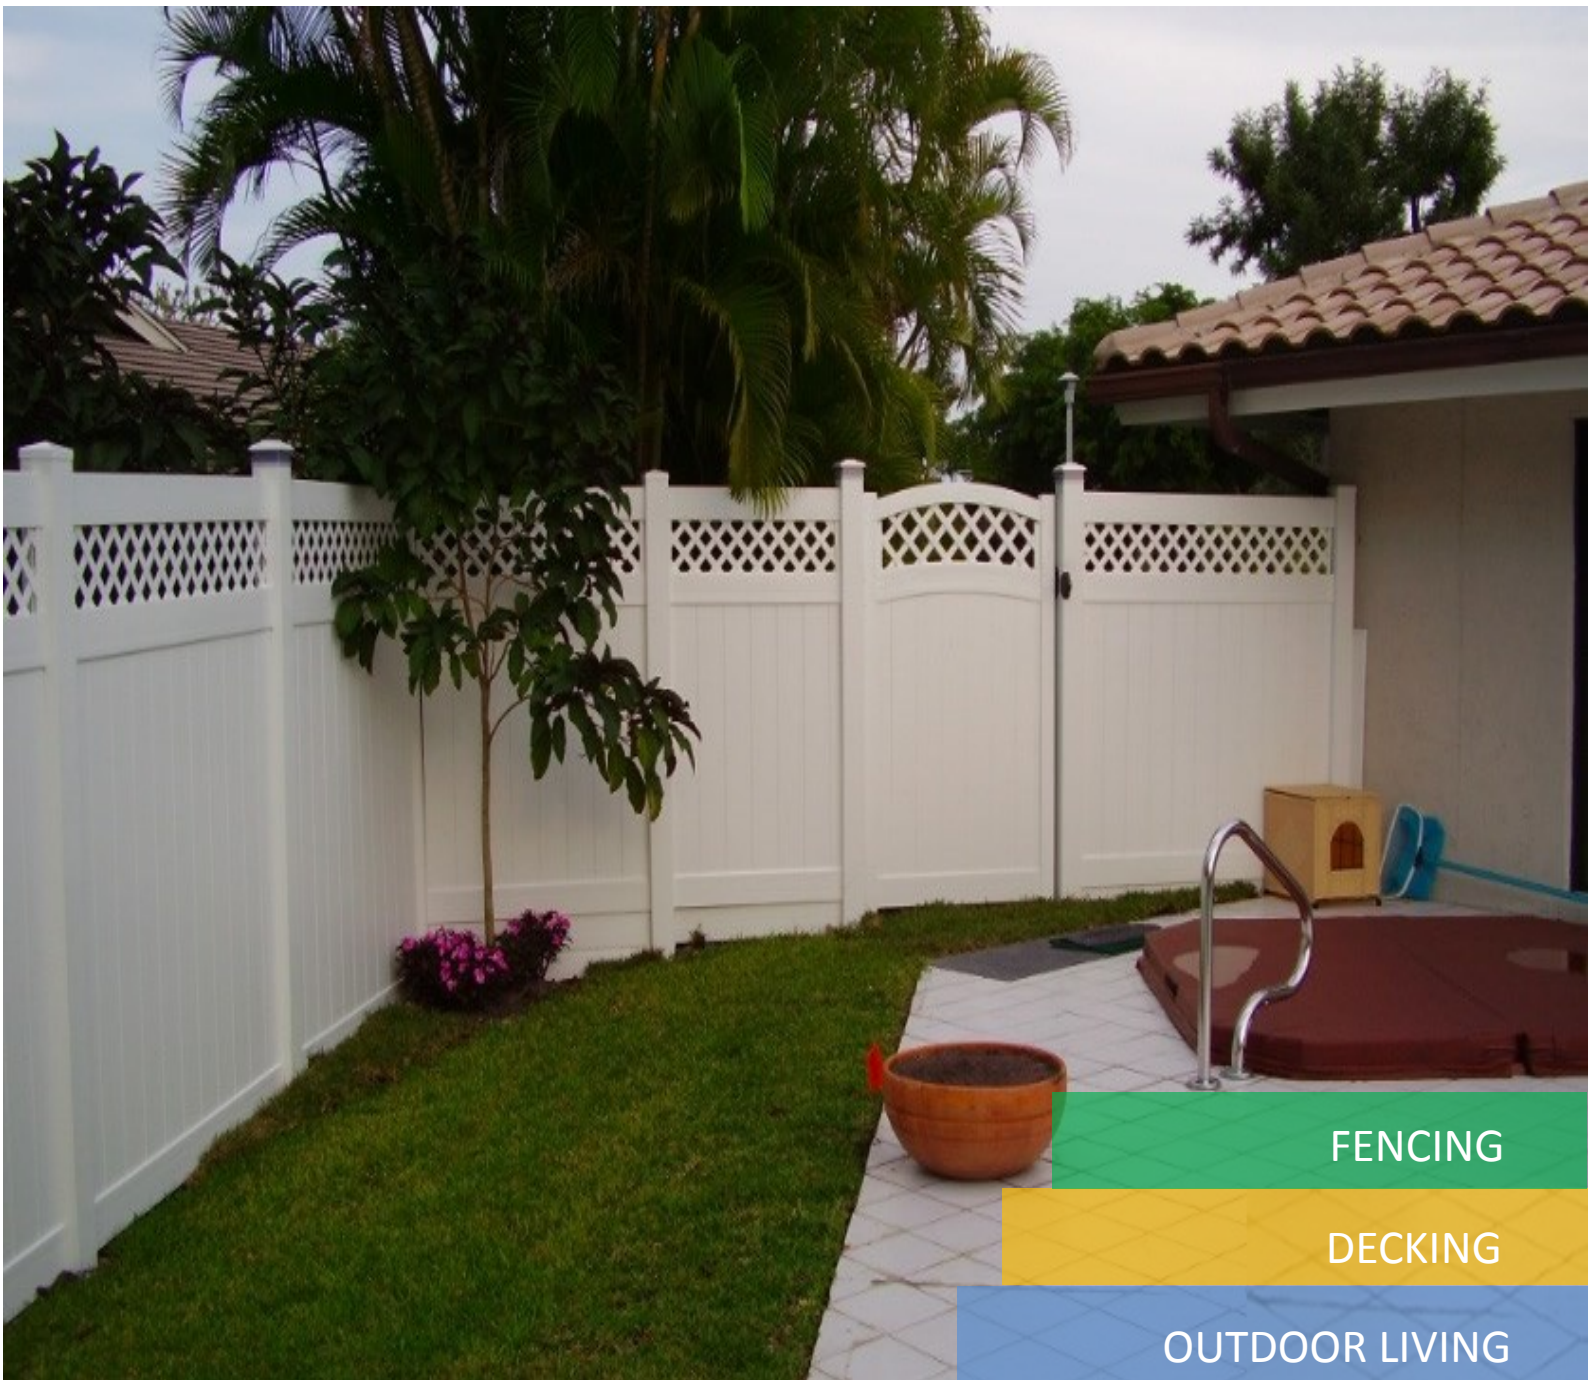

FENCETASTIC

PVC Fence & Decking Specialists

FENCING

DECKING

OUTDOOR LIVING