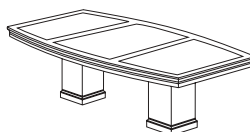

**8' BOAT TOP
CONFERENCE TABLE**
7302-96

- W96 x D36-42 x H30
- -004 Boat Shaped 8' Top
- -002 Square, 20" Single Pedestal Bases (2)