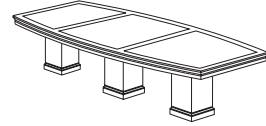

**10' BOAT TOP
CONFERENCE TABLE**
7302-120

- W120 x D36-48 x H30
- -005 Boat Shaped 10' Top
- -002 Square, 20" Single Pedestal Bases (3)