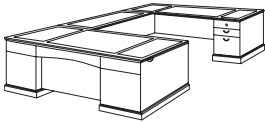

**EXECUTIVE RIGHT "U" DESK
7302-57**

- -570 Executive Left Single Pedestal Desk
  W72 D36 H30
- -571 Executive Right Single Pedestal Credenza
  W72 D24 H30
- -59 "U" Bridge
  W48 D24 H30

ALSO AVAILABLE:

**EXECUTIVE LEFT "U" DESK
7302-58**

- -580 Executive Right Single Pedestal Desk
- -581 Executive Left Single Pedestal Credenza
- -59 "U" Bridge

- Felt-lined box with a pencil tray / box / file drawer per pedestal.
- File drawers accommodate letter or legal hanging files.
- Kneehole locking pedestals.
- Desks feature a felt-lined center drawer with a finished wood pencil tray.
- Desks have a cable grommet in the pedestal ends; credenzas have cable grommets in the pedestal ends and back panels; bridge has a cable grommet in the back panel and the top.