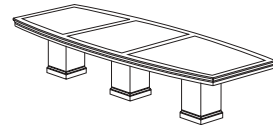

**12' BOAT TOP
CONFERENCE TABLE**
7302-144

- W144 x D36-48 x H30
- -006 Boat Shaped 12' Top
- -002 Square, 20" Single Pedestal Bases (3)