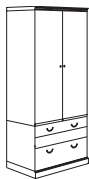

**MEDIA CABINET
7302-04
W42 D24 H78**

- Two, two-door cabinets.
- Top cabinet has pocket doors; pull-out /swivel TV shelf; removable pegboard back; 3" grommet.
- Bottom cabinet has an adjustable shelf; 3" grommet.

DELMAR

7302

5

**SINGLE DOOR
STORAGE WARDROBE /
CABINET**
7302-05
W24 D18 H78

- Four adjustable / removable shelves.
- Hanger rod.
- Euro-style door hinges.

**DOUBLE DOOR
STORAGE WARDROBE /
CABINET**
7302-06
W33-5/8 D24 H78

- Eight adjustable / removable shelves.
- Hanger rod.
- 3" grommet in the back panel.
- Euro-style door hinges.

**LATERAL FILE
STORAGE CABINET**
7302-07
W36 D24 H78

- Two lateral file drawers with central locking.
- File drawers accommodate letter and / or legal hanging files.
- Cabinet has two adjustable / removable shelves; Euro-style door hinges; 3" grommet in back panel.
- Equipped with an anti-tip device.