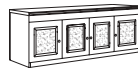

**WALL MOUNTED OVERHEAD
STORAGE WITH CRACKLE GLASS
DOOR PANELS
7302-403
W69-1/2 D16 H25**

- Three cabinets, each with a canister light.
- Euro-style door hinges.
- Mounts to wall with screws and 2" metal rail.