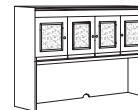

**OVERHEAD
STORAGE WITH
CRACKLE GLASS
DOOR PANELS
7302-404
W69-1/2 D16 H48**

- Three cabinets, each with a canister light.
- Letter organizers.
- Euro-style door hinges.
- Cable accessible.