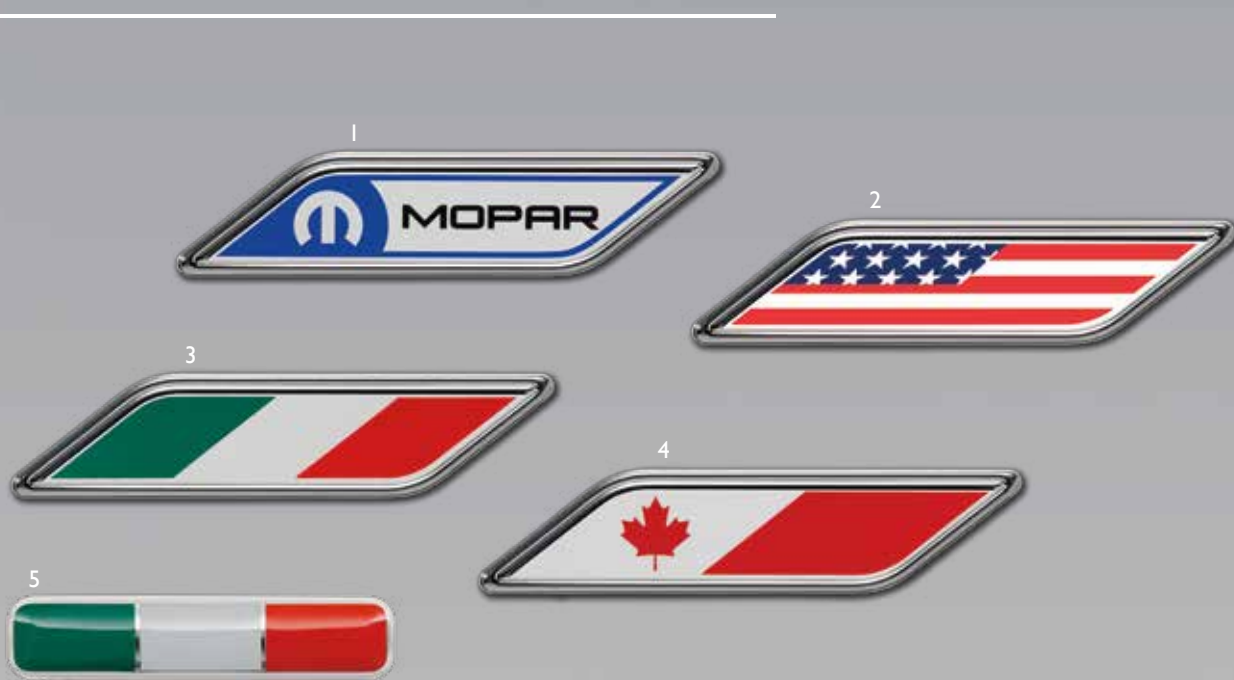

NICE ACCENT

FENDER BADGES

A little loyalty goes a long way, and you can express yours with these solidly crafted emblems. Choose from several themed designs, including:

1. MOPAR® LOGO   2. AMERICAN   3. ITALIAN   4. CANADIAN

B-PILLAR BADGE

Proudly fly the Italian Tricolore. This quality emblem is definitely the mark of a true enthusiast.

5. ITALIAN