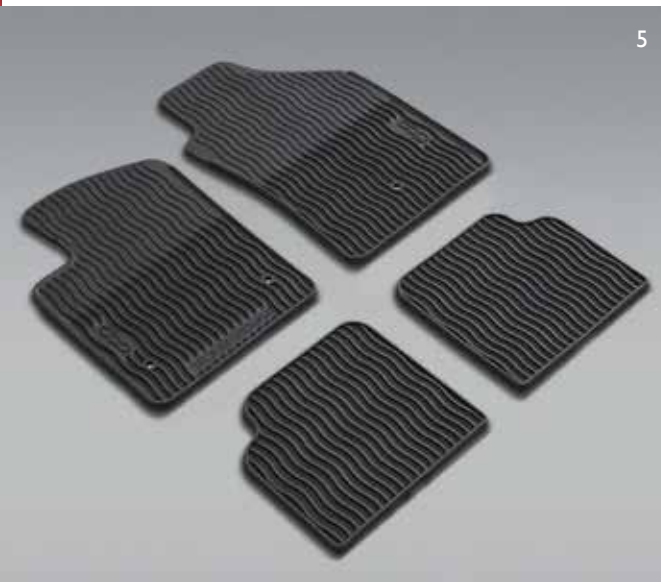

4

5

5 PREMIUM ALL-WEATHER MATS⁽¹⁾

Black custom-fit mats are molded and feature the 500 logo. Deep grooves help prevent water, snow and mud from doing a number on your carpet.

⁽¹⁾ Front and rear mats sold separately.