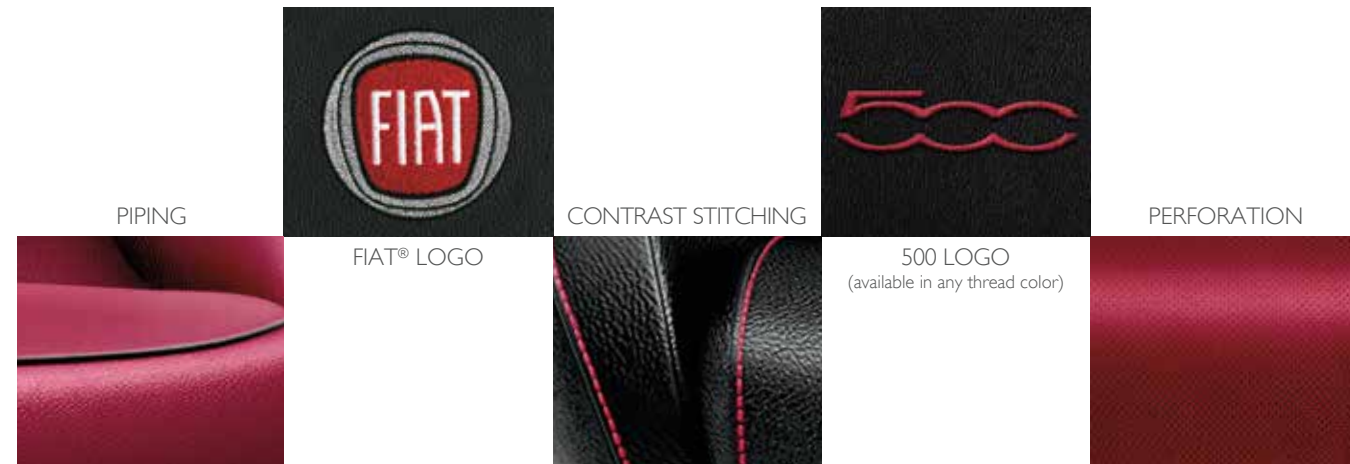

DETAIL OPTIONS