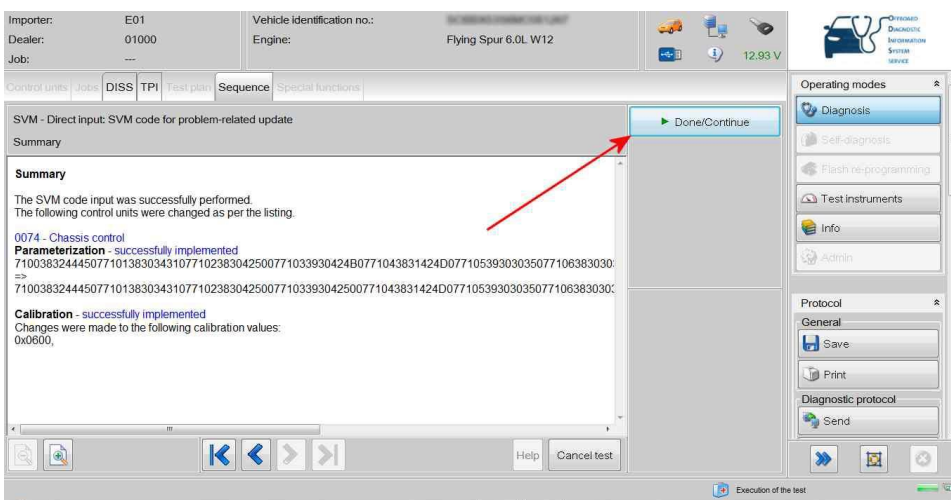

Figure 4

Figure 5

5) Once at Figure 6 - Select - Done/Continue - Follow all on screen prompts

Figure 6

6) Once at Figure 7 - Select - Done/Continue - Follow all on screen prompts

Figure 7

7) Referring to Figure 8 - Select the Read identification data test (Point A)

- Select - Execute (Point B)

Figure 8

8) Referring to Figure 9 - Ensure the Record number is V03935337GD this confirms the update has successfully completed

- Select Yes and follow any remaining prompts

Figure 9