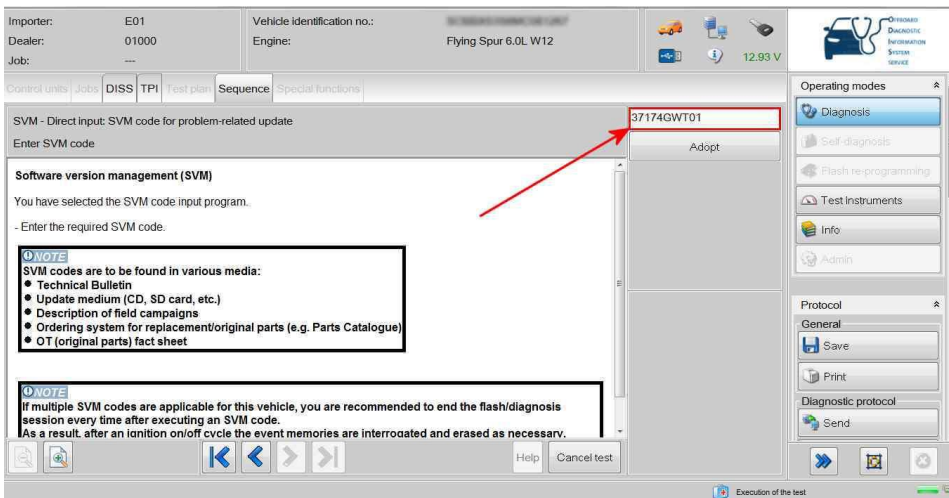

Figure 1

2) Referring to Figure 2 - Enter SVM code 37174GWT01

- Select - Adopt

Figure 2

3) Referring to Figure 3 - Check and confirm the code is correct - Select - Yes

Figure 3

4) Follow all on screen prompts and allow the update to continue as shown in Figures 4 and 5