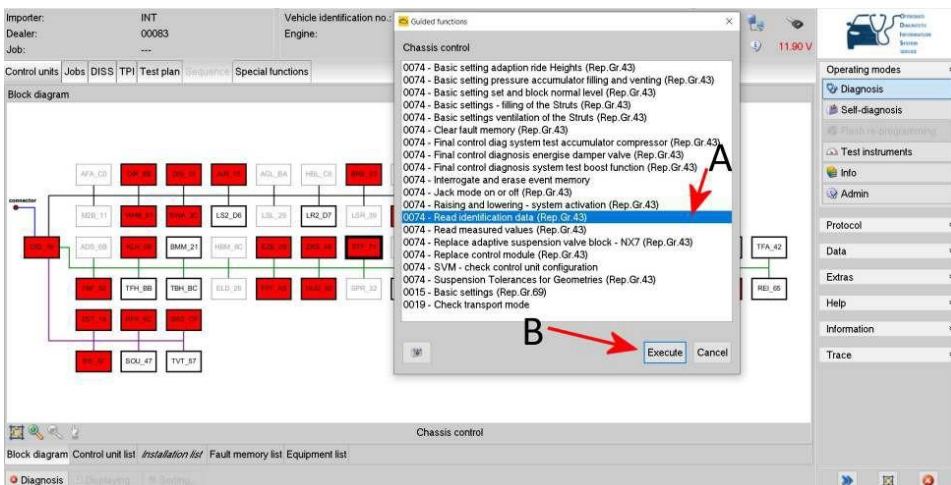

Figure 4

Figure 5

5) Once at Figure 6 - Select - Done/Continue - Follow all on screen prompts

Figure 6

6) Once at Figure 7 - Select - Done/Continue - Follow all on screen prompts

Figure 7

7) Referring to Figure 8 - Select the Read identification data test (Point A)

- Select - Execute (Point B)

Figure 8

8) Referring to Figure 9 - Ensure the Record number is V03935337GD this confirms the update has successfully completed

- Select Yes and follow any remaining prompts

Figure 9

9) After the update programming, gear selection may not be possible. To wake up the system a bus silence is required, carry out the following steps in the order stated below:

- Switch off the ignition
- Remove the diagnostic interface from the OBD port
- Switch off and remove the battery charger from the vehicle
- Close the bonnet and all doors then lock the vehicle
- Wait 5 minutes to allow the vehicle to into bus silence
- When 5 minutes gas elapsed, unlock the vehicle and open the drivers door
- Switch on the ignition
- Confirm that gear selection is possible