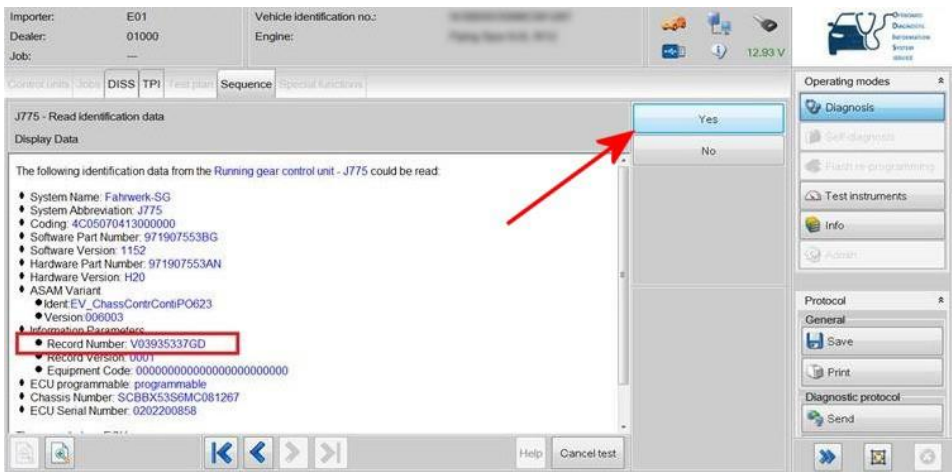

- Select - Execute (Point B)

Figure 8

8) Referring to Figure 9 - Ensure the Record number is V03935337GD this confirms the update has successfully completed

- Select Yes and follow any remaining prompts

Figure 9

9) After the update programming, gear selection may not be possible. To wake up the system a bus silence is required, carry out the following steps in the order stated below:

- Switch off the ignition
- Remove the diagnostic interface from the OBD port
- Switch off and remove the battery charger from the vehicle
- Close the bonnet and all doors then lock the vehicle
- Wait 5 minutes to allow the vehicle to into bus silence
- When 5 minutes gas elapsed, unlock the vehicle and open the drivers door
- Switch on the ignition
- Confirm that gear selection is possible