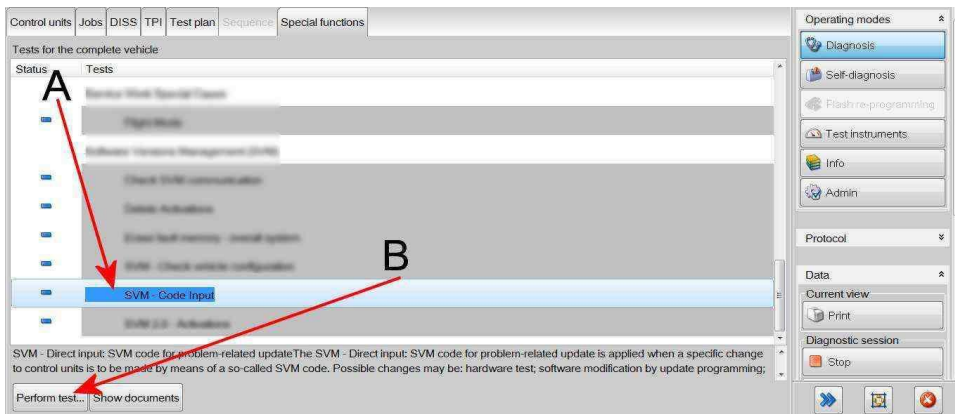

1) Select and run Guided fault finding *NOTE: Ensure all DTC's are erased prior to starting the update*

- Referring to Figure 1 - Within the Special functions tab - Select SVM - Code Input (Point A)
- Select Performtest (Point B)