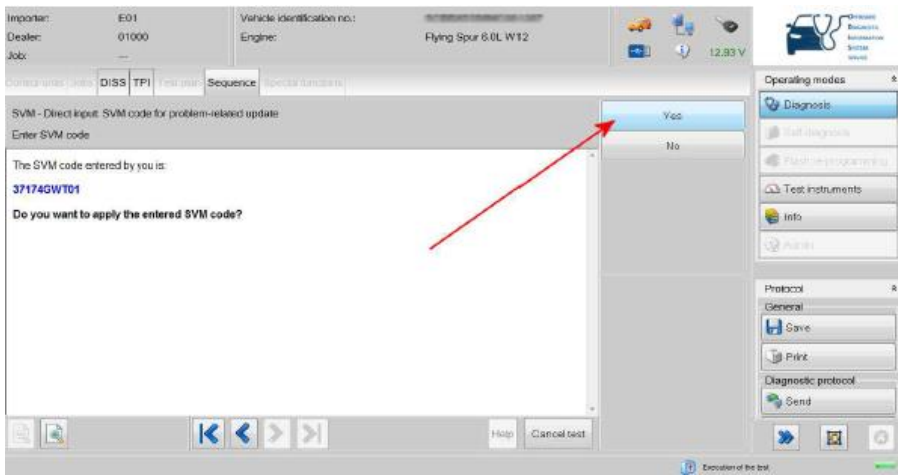

1) Select and run Guided fault finding *NOTE: Ensure all DTC's are erased prior to starting the update*

- Referring to Figure 1 - Within the Special functions tab - Select SVM - Code Input (Point A)
- Select Performtest (Point B)

Figure 1

2) Referring to Figure 2 - Enter SVM code 37174GWT01

- Select - Adopt

Figure 2

3) Referring to Figure 3 - Check and confirm the code is correct - Select - Yes

Figure 3

4) Follow all on screen prompts and allow the update to continue as shown in Figures 4 and 5

Figure 4

Figure 5

5) Once at Figure 6 - Select - Done/Continue - Follow all on screen prompts

Figure 6

6) Once at Figure 7 - Select - Done/Continue - Follow all on screen prompts

Figure 7

7) Referring to Figure 8 - Select the Read identification data test (Point A)