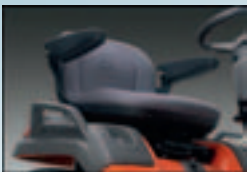

Comfort and convenience

Soft touch ergonomic steering wheel (automotive style)

15" high back seat. Armrests standard on GTH26V52LS

Fender mount adjustable deck height. All the commands are at your fingertips