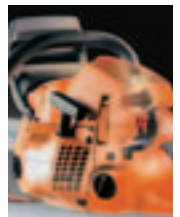

LOWVIB™

Ergonomics.

The LOW VIB anti vibration system is combined with an angled front handle, a slim saw body design, low weight and high center of gravity that minimizes fatigue and ensures an unsurpassed operator experience.