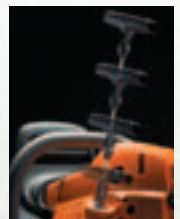

SMART START™

Efficiency.

Over the years our engines have become easier to start. An integrated one-touch choke/stop control and air purge pump enable our machines to start quickly with minimum effort.