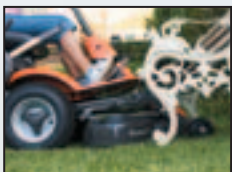

Husqvarna Rider 18 Simply the best cut in the industry.

- 17.5 Briggs and Stratton OHV engine with full pressure lubrication

\$4,699.99*

Rider 18 AWD\$5,899.99*

* Prices do not include cutting deck.
Choice of two Combi cutting deck options: 103 cm \$1,149.99
112 cm \$1,249.99