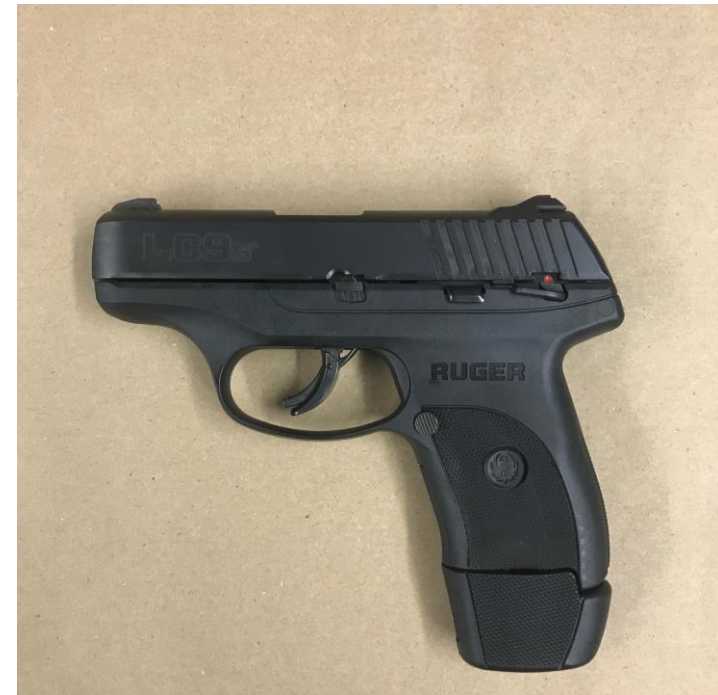

# 9MM

Ruger LCR  
9MM Revolver

11

Sites Spectre HC Pistol  
9MM Semi-Automatic  
\*Advanced shooters only\*  
Exotic Firearm

24