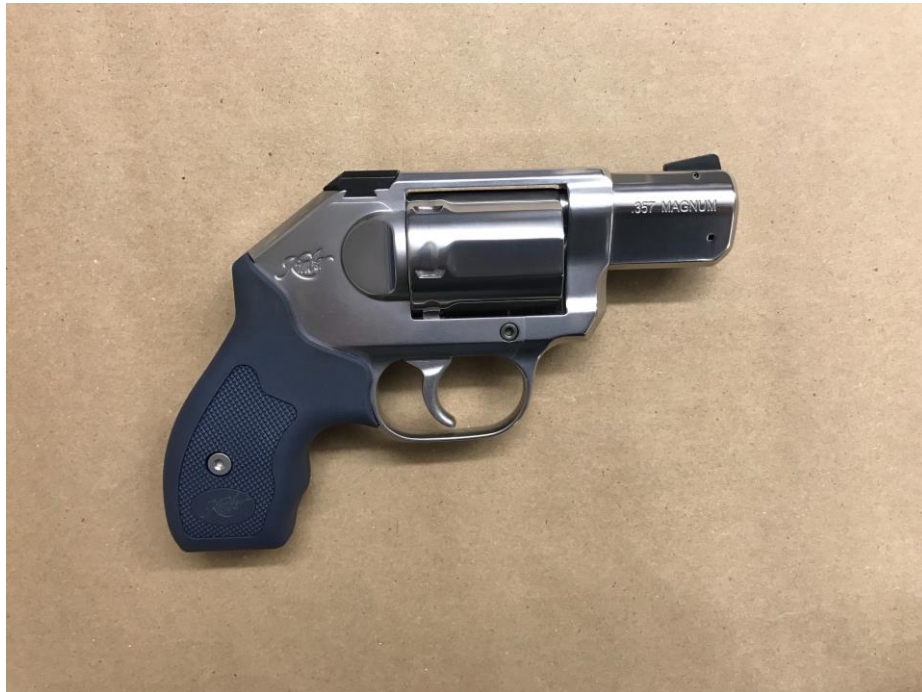

.357 Mag

Kimber K6s
.357 Mag Revolver

67