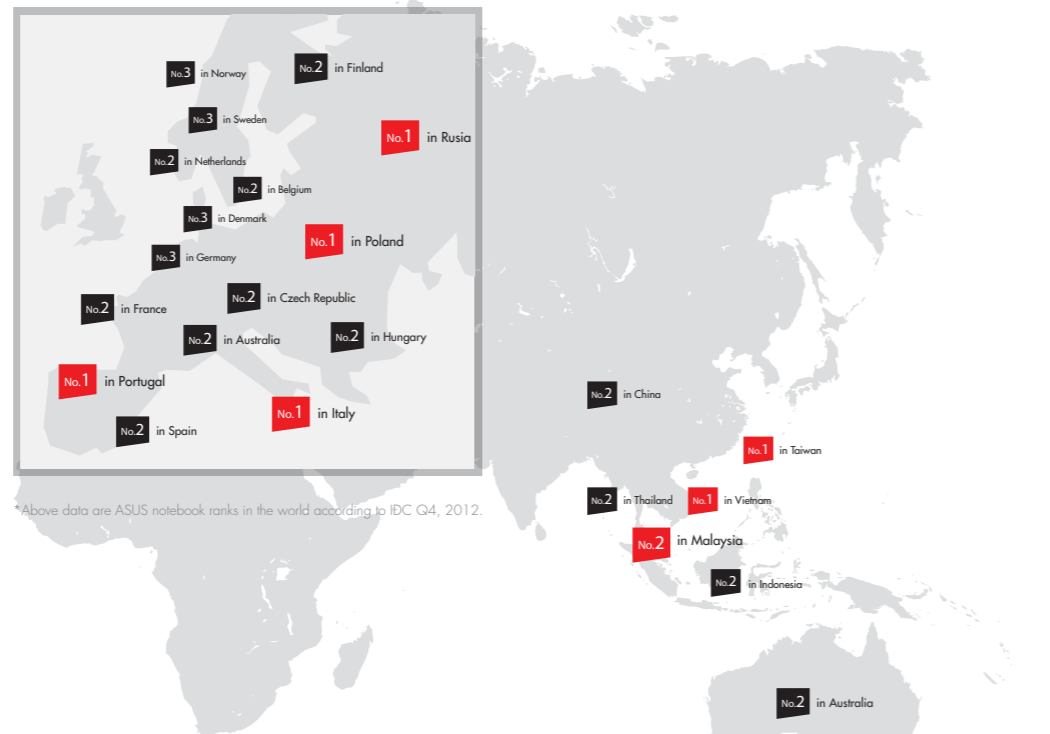

RM 429

SRP.
~~RM 599~~

IDC (Q2, 2013) Worldwide in unit shipment

ASUS is a Top 2 Global Android Tablet Brand

According to latest retail sales data, ASUS the Top 2 Global Consumer Notebook Brand, also ranked as Top 2 Global Android Tablet Brand, with one of the biggest selling growth in the world.