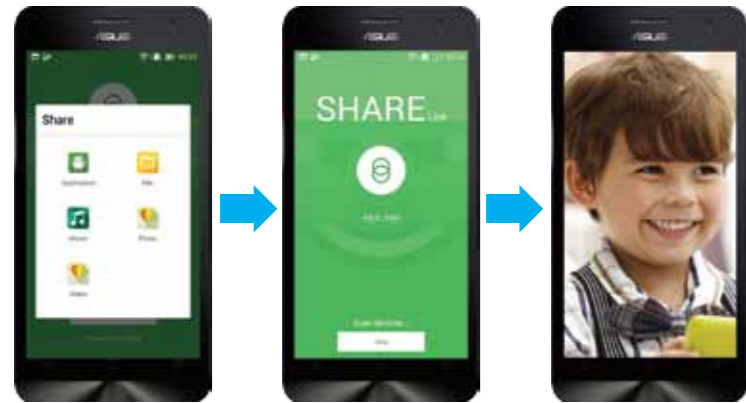

Do It Later

Back to delayed activities in just 1 click

Busy? Drop it and Do it Later! This application help you go to delayed acitivites just in one click. Example, you are reading an article in a website. Due to urgent cases, you put it in "read later" list. In just one click, you can go back to that article. Not only limited for article reading, you can also reply your message later or call later. ZenUI integration makes all acitivies much easier.

Busy to pick up a call? Just put it in your to-do list

Forgot to reply messages? Just put it in your to-do list

There's an interesting article you want to read later? Just put it in your to-do list

Do It Late is directly integrated to **Phone app, Email app, Message app, ASUS browser app**, and many other popular application.

Share Link

Data Sharing were never this easy

Share link make your life easier while transferring any data to your friends or family. Can you imagine how to share 50MB video immediately to your son and your wife from your ZenFone? Open your share link and share even without internet connection. How can? Share link use the wireless peer to peer technology in ZenFone which always connect among ZenFone and share data fastest ever. Very easy!

Choose Send File and pick the file type you want to send. For receiver, choose Receive File

ZenFone will automatically search for nearby devices which are ready to receive your file

File will be sent directly after two devices are connected and the receiver can open it immediately