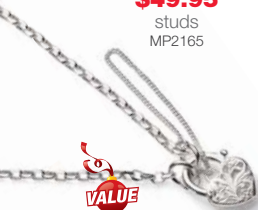

$69.95
padlock bracelet
MP2899