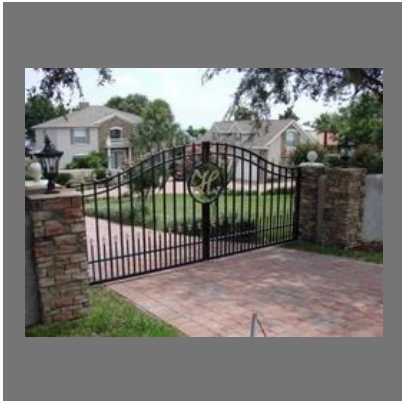

Entrance Gate