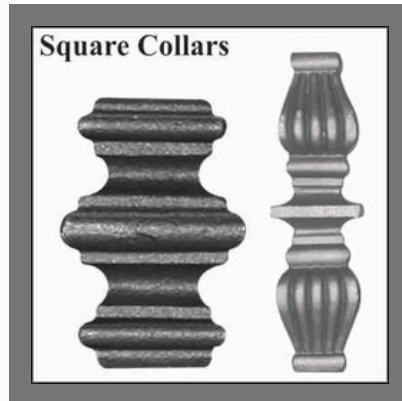

Clip On Units

Wrought Iron Baluster / Panels

Wrought Iron Scrolls

Iron Steps , Balusters

RAIL HEADS

Wrought Iron Post Tops

Square Collars

Forged Rail Heads

Iron Rail Heads

IRON GATES

Iron Grill Main Gate

Decorative Iron Gates

Automatic Gate

Wrought Iron Components

SLIDING GATES

Sliding Gate