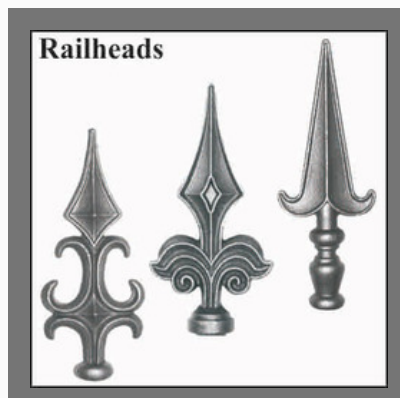

Iron Rail Heads

IRON GATES

Iron Grill Main Gate

Decorative Iron Gates

Automatic Gate

Wrought Iron Components

SLIDING GATES

Sliding Gate

Sliding Gate Automation

Forged Rail Head

Gate Fabrication Services

METAL FLOWER PANELS

Rosettes Flower Panels

Rosettes Flower Panels

Rosettes Flower Panels

Rosettes Flower Panels

STAIR RAILINGS

Stair Railing

Railings

Hand Railing

Iron Railing

OTHER PRODUCTS:

Designer Fabricated Gates

Railhead