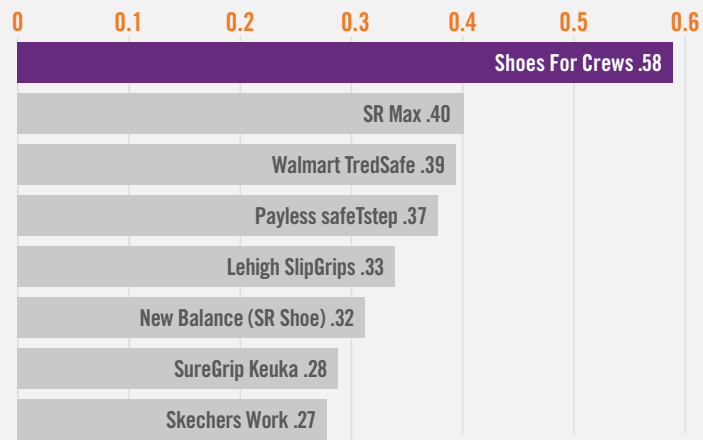

## INDEPENDENT SLIP TEST

by Precision Testing Laboratories\*

\*On a scale where 0.0 is the absence of friction and 1.0 is very high friction (e.g., dry carpet), SFC rated .58 — stomping the .34 average of the competitors. See the full December 2013 independent lab test results at [shoesforcrews.com/technology](http://shoesforcrews.com/technology).