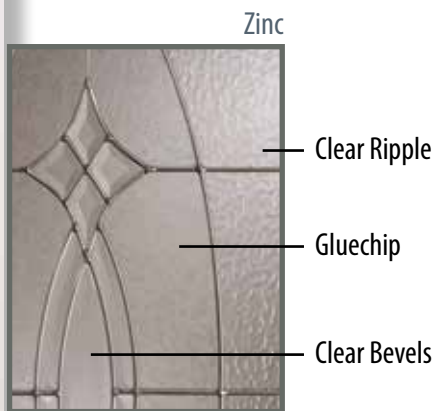

Waterton
Shown in Pine

PRIVACY 5