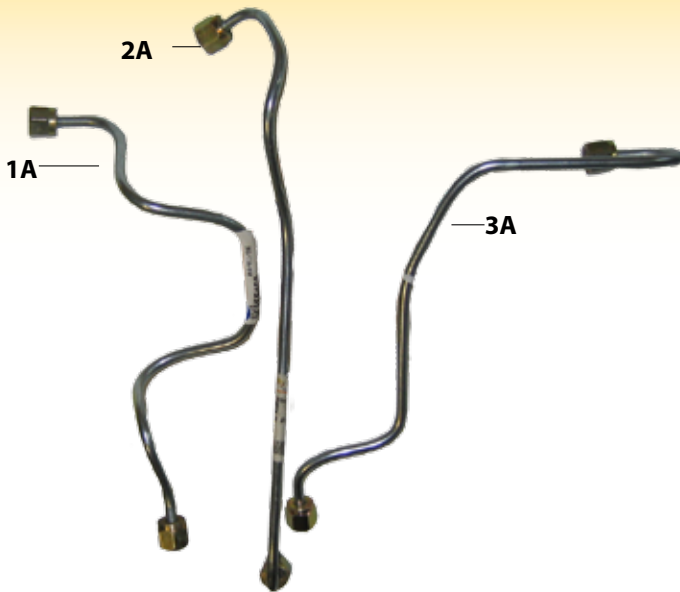

12V CAV Solenoid Diesel Stop Single Bolt Connection
OE Ref: 9986316

62727

12V Solenoid Diesel Stop 42s 54s Plug In Type
OE Ref: 4224321M1

135/148/240 Injector Pipes

Leak Off Pipe

990727
135 Top Leak Off Pipe

Injector =
62450 - AD3.152 Set of 3

2411152

Injector
Leak off
Pipe Washer

0095315

Injector
Banjo Bolt

Old Type

	Part No	135 Injector Pipe
1A	35342004	No.1
2A	35342005	No. 2
3A	35342006	No.3

Injector = 62450 - AD3.152 Set of 3

New Type

	Part No	135/148/240 Injector Pipe
1B	35355459	No.1
2B	35355383	No. 2
3B	35342006	No.3

Injector = 62450 - AD3.152 Set of 3

35/35x Injector Pipes

Up to Serial No

From Serial No

	Part No	Description
1A.	35354163	Injector Pipe 35 No 1 up to serial no
2A.	35354164	Injector Pipe 35 35X No 2 Up To Engine Number
3A.	35354165	Injector Pipe 35 35X No 3 Up To Engine No

	Part No	Description
1B.	35355265	Injector Pipe 35 35X No 1 From Engine No
2B.	35355266	Injector Pipe 35 35X No 2 From Engine No
3B.	35354237	Injector Pipe 35 35X No 3 From Engine No

827257
35 4 CYL. Leak Off Pipe