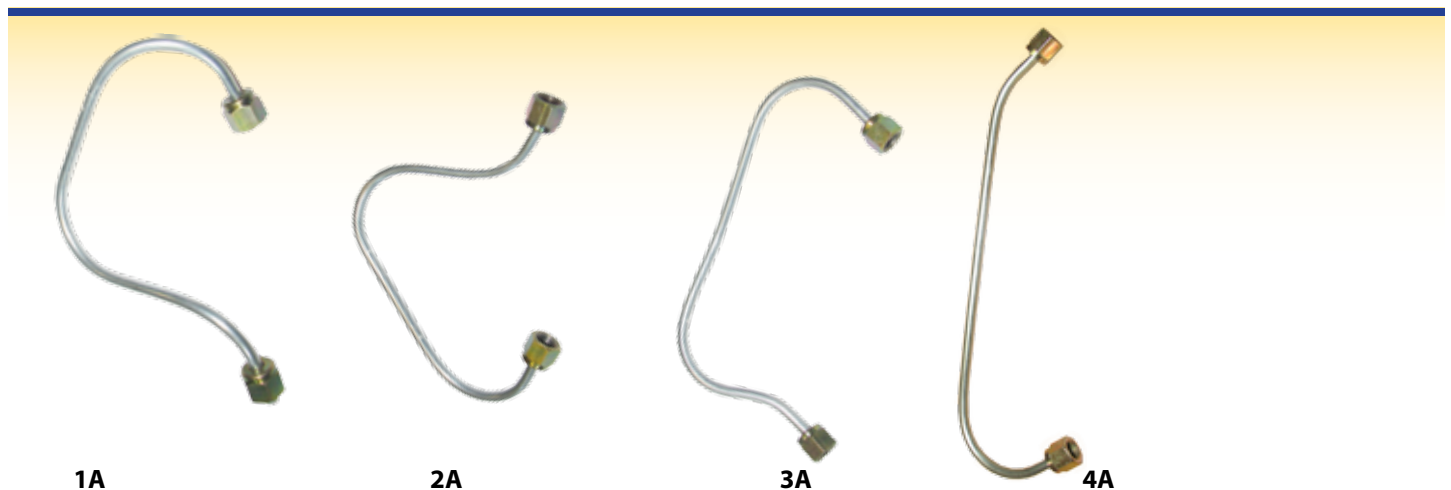

	Part No	Description
1B.	35355265	Injector Pipe 35 35X No 1 From Engine No
2B.	35355266	Injector Pipe 35 35X No 2 From Engine No
3B.	35354237	Injector Pipe 35 35X No 3 From Engine No

827257
35 4 CYL. Leak Off Pipe

41262008
35 Leak Off Pipe Assembly

62696
Fitting Kit Pipe Assembly 35 - Leak Off Pipe

TEF20

	Part No	Description
1A.	62040	Injector Pipe TEF20 No 1
2A.	62041	Injector Pipe TEF20 No 2
3A.	62042	Injector Pipe TEF20 No 3
4A.	62043	Injector Pipe TEF20 No 4