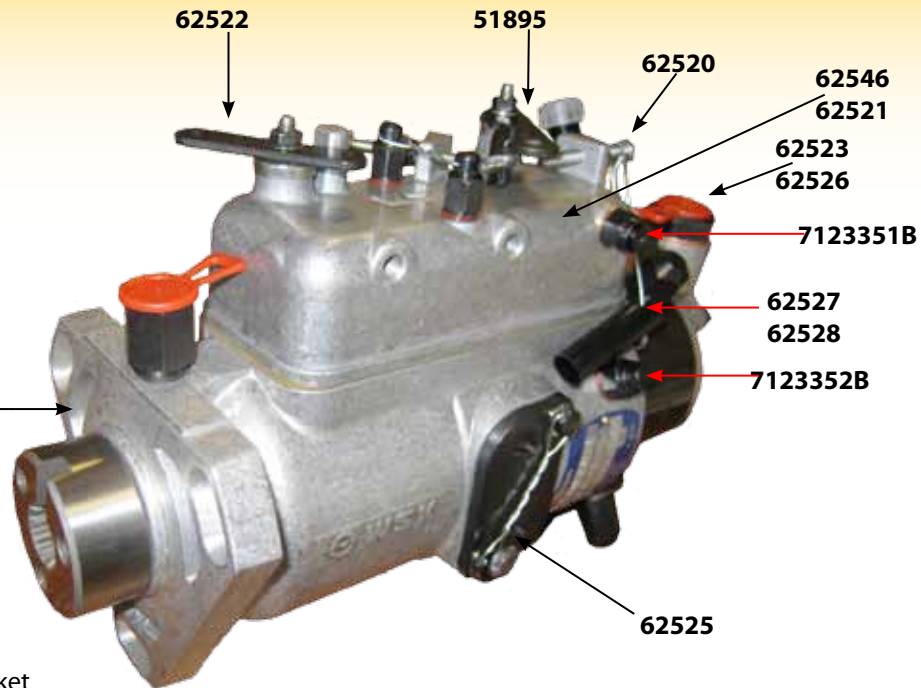

62468
Injector 168 4.236
Set of 4
Nozzle=62686

62469
Injector 4.248
Set of 4
Nozzle=62687

Injector Nozzles

Photo	Part No	Description	Injector	OE Ref
	62681	A3.144 A3.152 A4.203 Indirect		BDL110S6133
	62682	AD3.152 AD4.203 Direct	62450	BDLL150S6554
	62683	AD3.152 AD4.203		BDLL150S6372
	62680	FE35 Standard 23C 4 Cylinder		BDN12SPC6290
	62684	A4.212 Short Piston	62467	BDLL150S6555
	62686	A4.236 Late Type	62486	BDLL150S6705
	62685	A4.248	62728	BDLL150S6556
	62687	A4.248 290 390	62469	BDLL150S6600
	62688	A4.318		BDLL150S6599

135 240 Injector Pump

3230F350
Injector Pump 135 240

0490685

CAV Pump Injector Pump Gasket
OE Ref: 3638525M1

62546

Control Housing CAV

62521

CAV Pump Governor Cover Gasket

62520

CAV Pump Throttle Arm Adjusting Screw

62527

CAV Pump Sleeve

62528

CAV Pump Seal

7123351B

Small Bleed Screw
OE Ref: 7123351B