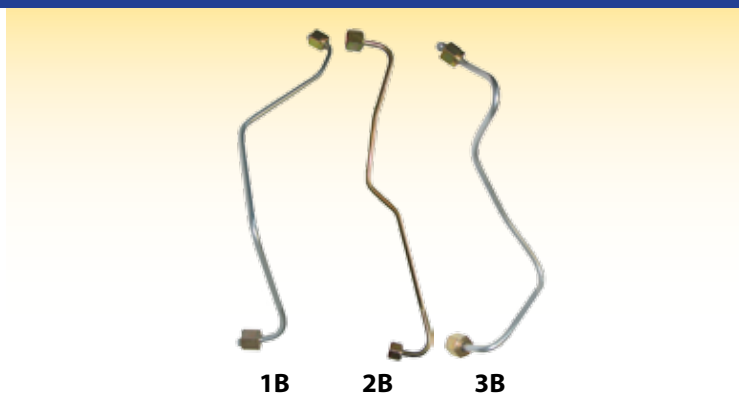

New Type

	Part No	135/148/240 Injector Pipe
1B	35355459	No.1
2B	35355383	No. 2
3B	35342006	No.3

Injector = 62450 - AD3.152 Set of 3

35/35x Injector Pipes

Up to Serial No

From Serial No

	Part No	Description
1A.	35354163	Injector Pipe 35 No 1 up to serial no
2A.	35354164	Injector Pipe 35 35X No 2 Up To Engine Number
3A.	35354165	Injector Pipe 35 35X No 3 Up To Engine No

	Part No	Description
1B.	35355265	Injector Pipe 35 35X No 1 From Engine No
2B.	35355266	Injector Pipe 35 35X No 2 From Engine No
3B.	35354237	Injector Pipe 35 35X No 3 From Engine No

827257
35 4 CYL. Leak Off Pipe