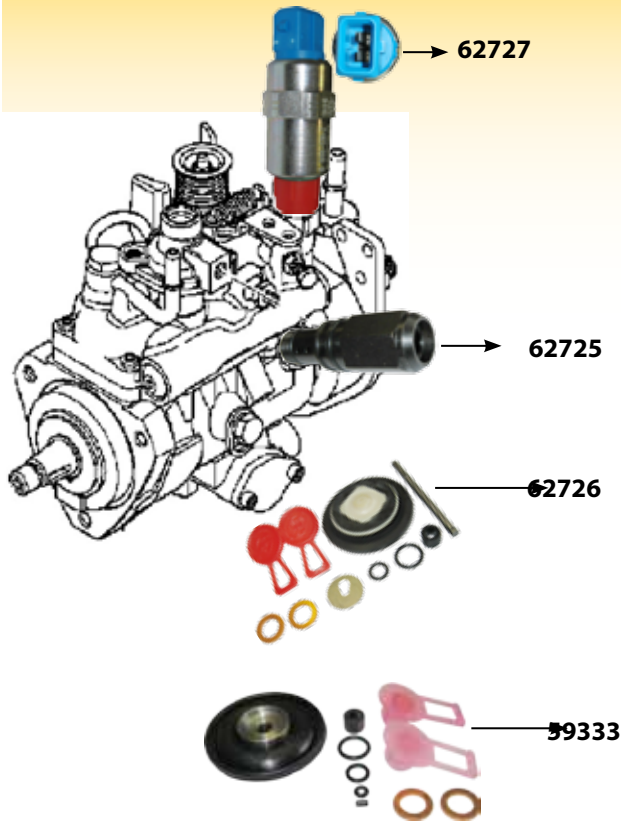

62520

CAV Pump Throttle Arm Adjusting Screw

62527

CAV Pump Sleeve

62528

CAV Pump Seal

7123351B

Small Bleed Screw
OE Ref: 7123351B

922911

Stop Rod Clamp 135 Small Hole
OE Ref: 894224M1

51895

CAV Injector Pump Throttle Lever

894225

Throttle Clip Large Hole
OE Ref: 894225M1

62522

CAV Pump Shut Off Lever

62525

CAV Pump Cover Plate

62524

CAV Pump Cover Plate Gasket

212/236/248 Injector Pipes

Injector =

- 62467 - 4.212 Set of 4
- 62468 - 4.236 Set of 4
- 62469 - 4.248 Set of 4
- 62728 - 4.248 Set of 4

Part No	Description	Engine Models
1	35354266	No.1 Injector Pipe. 212 248
2	35354267	No.2 Injector Pipe 212 248
3	35354293	No.3 Injector Pipe 212 248
4	35355289	No.4 Injector Pipe 212 236 248
5	0095315	Injector Banjo Bolt
6	35587344	Leak Off Injector Pipe

365/375/390 Injector Pipes

Injector = 62469 - 4.248 Set of 4

Part No	Description
1	62428
2	62429
3	62430
4	62431
5	62432

Delphi Injector Pump Parts

Part No.	Description	OE Ref:
62727	Solenoid 12V Diesel Stop 42s 54s Plug In Type	4224321M1
62725	Valve for Delphi Injector Pump 42s 54s	7243-513
62726	Diaphragm Kit Delphi Injector Pump 42s 54s. JD Plastic Centre	7135-277J
59333	Diaphragm Kit Delphi Injector Pump 4200 5400. JD Metal Centre	14074