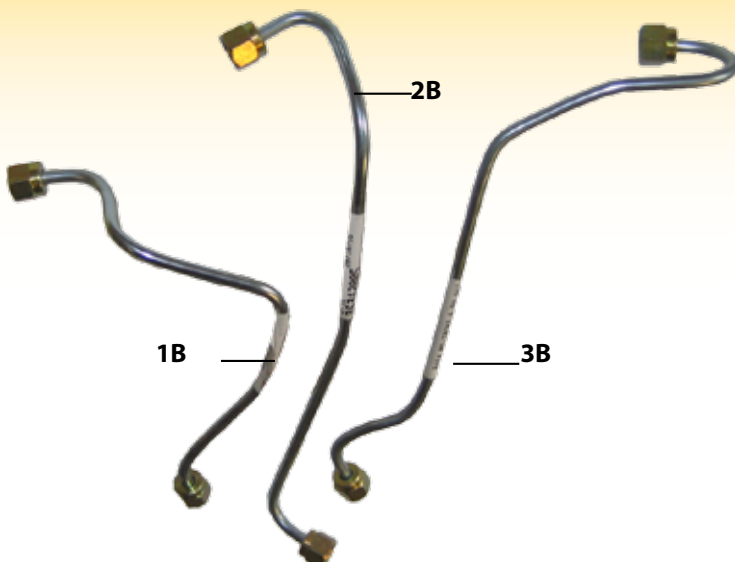

12V CAV Solenoid Diesel Stop Single Bolt Connection
OE Ref: 9986316

62727

12V Solenoid Diesel Stop 42s 54s Plug In Type
OE Ref: 4224321M1

135/148/240 Injector Pipes

Leak Off Pipe

990727
135 Top Leak Off Pipe

Injector =
62450 - AD3.152 Set of 3

2411152

Injector
Leak off
Pipe Washer

0095315

Injector
Banjo Bolt

Old Type

	Part No	135 Injector Pipe
1A	35342004	No.1
2A	35342005	No. 2
3A	35342006	No.3

Injector = 62450 - AD3.152 Set of 3

New Type

	Part No	135/148/240 Injector Pipe
1B	35355459	No.1
2B	35355383	No. 2
3B	35342006	No.3

Injector = 62450 - AD3.152 Set of 3

35/35x Injector Pipes

Up to Serial No

From Serial No

	Part No	Description
1A.	35354163	Injector Pipe 35 No 1 up to serial no
2A.	35354164	Injector Pipe 35 35X No 2 Up To Engine Number
3A.	35354165	Injector Pipe 35 35X No 3 Up To Engine No

	Part No	Description
1B.	35355265	Injector Pipe 35 35X No 1 From Engine No
2B.	35355266	Injector Pipe 35 35X No 2 From Engine No
3B.	35354237	Injector Pipe 35 35X No 3 From Engine No

827257
35 4 CYL. Leak Off Pipe