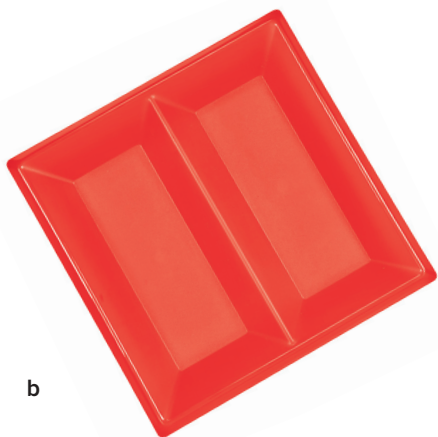

SIP, STORE, DIP AND MORE

a Wonderful Wonders 9-Pc. Set

Serve, store and gift with a hint of sparkle. Includes three each 2-cup/500 mL Mini Canisters, 1½-cup/410 mL Medium Wonders Bowls and 3-cup/700 mL Large Big Wonders® Bowls.