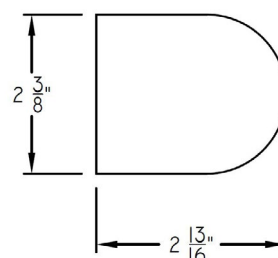

Modernaire (OB)