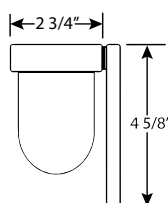

• For inside mount - Chain length must be at least 6" shorter than ordered length to ensure proper tensioner installation.

Hardware Included

- Installation Brackets
- Cord Tension Lock

Finished Dimensions & Mounting Requirements

Options

- No Charge Options and Availability
- Surcharge Options and Availability
- Design Option Details
- Exclusions

Ordering Notes

- **Vane Alignment** - Must be requested at time of order. We can not guarantee vane alignment for more than 4 shades together.
- **Exact Return size** for fabric wrapped valance may be requested.
- For 2-On-1 headrail, controls must be on left and right side.
- Allure transitional shades will come set to stop in the closed position at ordered length.
- Boards and Valances over 95" will be spliced. Valance will have a 2" fabric keystone to cover the splice.

Caution

- Fabric Covered Valance - With certain fabrics, fabric covered valance will have sheer and solid fabric layered to create a unique appearance. See [Fabric Information](#) for fabrics that will be double layered.

Pricing

Shade Operation

The transition of light is created with dual layers of fabric alternating between sheer and semi-opaque or opaque horizontal fabric vanes. As the fabric moves, the layers bypass on the window creating different levels of light-filtering options. You can raise and lower your shades while still controlling the amount of light and your view.

(Standard) 4 5/8" Fabric Wrapped Valance