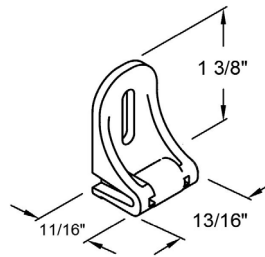

Magnetic Hold Downs

- Magnets are applied to bottom rail and hold down magnets are attached to the window frame to hold the bottom rail in place when the shade is lowered.

Item # 15-9108