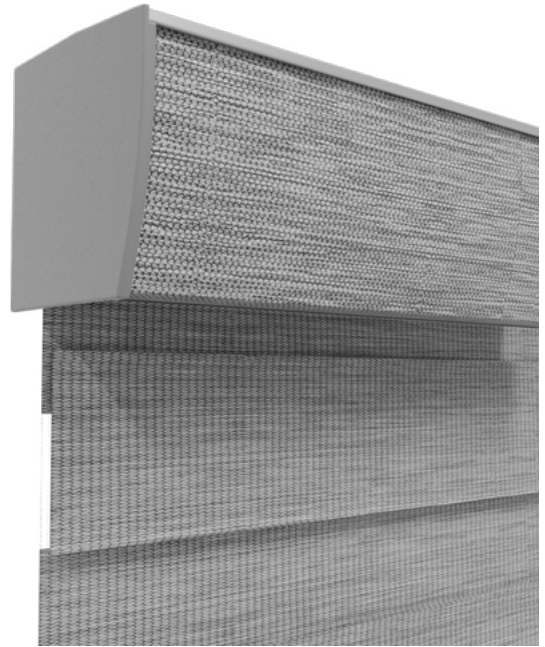

Options

- [No Charge Options and Availability](#)
- [Surcharge Options and Availability](#)
- [Design Option Details](#)
- [Exclusions](#)

Ordering Notes

- [Vane Alignment](#) - Must be requested at time of order. We can not guarantee vane alignment for more than 4 shades together.
- For 2-On-1 headrail, controls must be on left and right side.
- Allure transitional shades will come set to stop in the closed position at ordered length.
- Max width for 2-on-1 headrail is 156"

Pricing

Available in: Black, Bronze, Brushed Nickel, Vanilla and White

Modern Cassette

Double Layered Modern Cassette

Product Information - Board Mounted

Product Features

- Board Mounted Shade with Fabric Wrapped Valance is wrapped in shade material
- 4 5/8" high valance, fabric has velcro attachment to the board.
- 3" returns (measured from the back of valance) unless specified