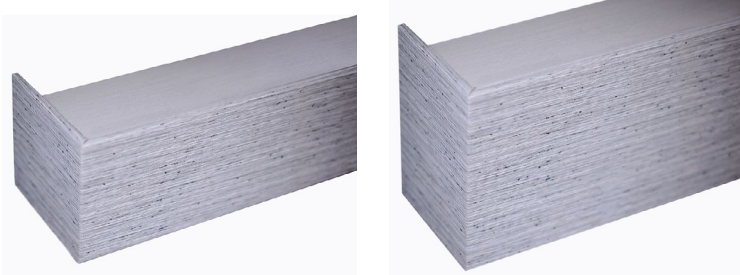

Design Options - Valances and Metal Accents

Fabric Wrapped Valances

- Available on board mounted Allure shades.
- A board wrapped in shade material, attached with velcro to a painted or stained color coordinated dust cover.
- 4 5/8" or 7" valance, fabric has velcro attachment to the board.
- Maximum width of valance is fabric width. Valances over 95" will have a splice. A fabric keystone is included to cover 2" splice.
- On certain fabrics, ([Fabric Information](#)) Fabric Wrapped Valance will have sheer and solid fabric layered to create a unique appearance.

Valance with Splice

Mixed Metal Designer Accents

1. The face of the cassette can be covered with one of the six Designer Accent materials. The front and back of the bottom rail is also wrapped in the same selection.
2. Available for Small and Large Cassette, Sundown, Accu-Rise and motorized systems.
   - Maximum width 120".
   - For 2-on-1 Headrail use overall width to price.
   - Hardware is color-coordinated to Allure material unless specified.
   - Colors available: Brushed Sterling, Brushed Titanium, Brushed Graphite, Bronze Shimmer, Radiant Cashmere, and Bronze Pearl. Samples are available using [MySwatch](#)