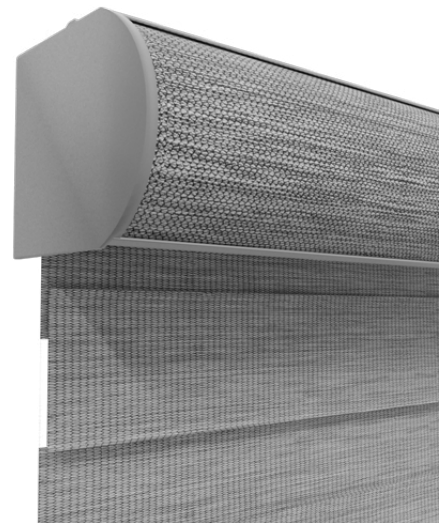

Pricing

Available in: White, Vanilla, Brushed Nickel, Bronze and Black

Shade Operation

The transition of light is created with dual layers of fabric alternating between sheer and semi-opaque or opaque horizontal fabric vanes. As the fabric moves the layers bypass on the window creating different levels of light-filtering options. You can raise and lower your shades while still controlling the amount of light and your view.

Small Cassette

Large Cassette

Double Layered Large Cassette

Product Information - Modern Cassette

Modern Cassette System Features

- Fits rectangular window openings.
- Available in Black, Bronze, Brushed Nickel, Vanilla and White. [View Color Coordination](#)
- Fabric inserted into front of cassette.
- The metal hem and end caps help prevent the shade material from rolling completely into the cassette.