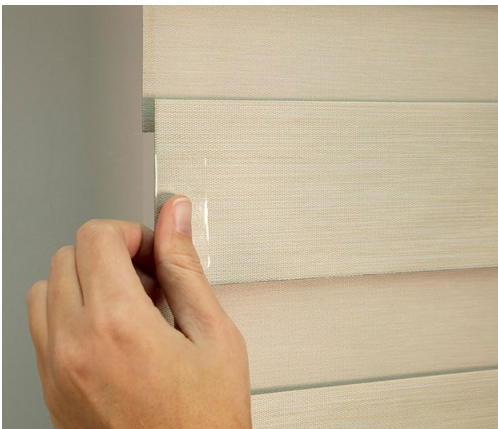

Product Information - Sidelight

Product Features

- Fits rectangular window openings
- Cannot be raised or lowered but allows rotating the vanes to open or closed position
- Color coordinated bottom rail and end caps
  [View Color Coordination](#)

Size Standards

- Sidelight

Hardware Included

- Installation Brackets

Finished Dimensions & Mounting Requirements

Options

- [No Charge Options and Availability](#)
- [Surcharge Options and Availability](#)
- [Design Option Details](#)
- [Exclusions](#)

Caution

Place the fabric preserving tab on the edge of a solid fabric vane at the optimal operation level of the shade. Always avoid direct contact with the fabric. Natural oils found in our skin can cause even clean hands to leave permanent stains on some fabrics.

Shade Operation

Transitional Shade sidelights are operated by gently pulling up or down on the fabric preserving tab placed on a solid fabric vane. Moving this tab up or down will cause the fabric to begin rotating around stationary rails mounted directly to the top and bottom of the sidelight. (See image below) Operation of the Sidelight Transitional Shade allows changes to the vane openness but will not change the overall width or height of the shade.

Pricing