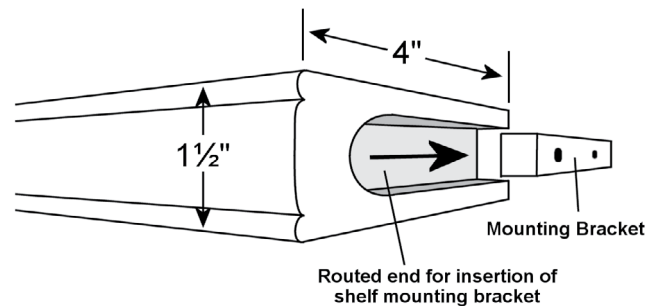

Oeko-Tex™ Rating for Mirage Fabric

The Oeko-Tex Standard 100 provides the textile and clothing industry with a globally uniform standard for the objective assessment of harmful substances. Raw materials, intermediate and end products at all stages of processing throughout the manufacturing chain, including accessories, are tested and certified. Certification is obtained by application in writing from the manufacturer to one of the authorized test institutes or official offices around the globe. The samples submitted are tested exclusively in the member institutes in Europe and Japan in order to ensure a consistently high level of testing. The mark "Confidence in Textiles - Test for harmful substances according to Oeko-Tex Standard 100" states that the marked product fulfills the conditions specified in this standard, are under the supervision of an institute belonging to the International Association for Research and Testing in the field of Textile Ecology (Oeko-Tex). The mark is not a quality label. The mark relates only to the as-produced state of the textile and says nothing about other properties of the product such as e.g. fitness for use, reaction to cleaning processes, physiological behaviour in respect to clothing, properties relating to use in buildings, burning behaviour etc.

Flame Retardant (FR) Coating or Antimicrobial

- A flame retardant or antimicrobial coating is available for Allure fabrics without these inherent properties. The shade is fabricated then sent to an external facility for the flame coating or antimicrobial process. Allow four to six weeks extra delivery time for this service. Standard shipping is included. Call for quote on flame retardant or antimicrobial coating.