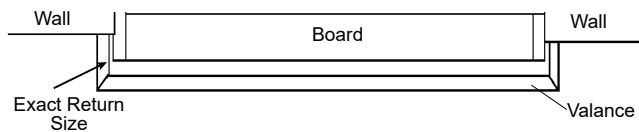

Design Options - Valances and Metal Accents

Fabric Wrapped Valances

- Available on board mounted Allure shades.
- A board wrapped in shade material, attached with velcro to a painted or stained color coordinated dust cover.
- 4 5/8" or 7" valance, fabric has velcro attachment to the board.
- Maximum width of valance is fabric width. Valances over 95" will have a splice. A fabric keystone is included to cover 2" splice.
- On certain fabrics, ([Fabric Information](#)) Fabric Wrapped Valance will have sheer and solid fabric layered to create a unique appearance.

Mixed Metal Designer Accents

1. The face of the cassette can be covered with one of the six Designer Accent materials. The front and back of the bottom rail is also wrapped in the same selection.
2. Available for Small and Large Cassette, Sundown, Accu-Rise and motorized systems.
   - Maximum width 120".
   - For 2-on-1 Headrail use overall width to price.
   - Hardware is color-coordinated to Allure material unless specified.
   - Colors available: Brushed Sterling, Brushed Titanium, Brushed Graphite, Bronze Shimmer, Radiant Cashmere, and Bronze Pearl. Samples are available using [MySwatch](#)

Fabric Wrapped Valances Returns

- **Exact Returns** - Return size can be specified to be oversized or undersized due to installation needs. Exact return size is measured from the back of the valance face to the end of the return.

Minimum Return: 1", Maximum Return 7"

Majesty and Noble Wood Valances