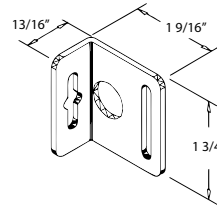

Optional Hold Downs

- Metal is inserted at the ends of the bottom rail and hold down brackets are attached to the window frame to hold the bottom rail in place when the shade is lowered.

Item # 80-37053-xx

03-Black, 09-Vanilla, 11-White, 38-Bronze