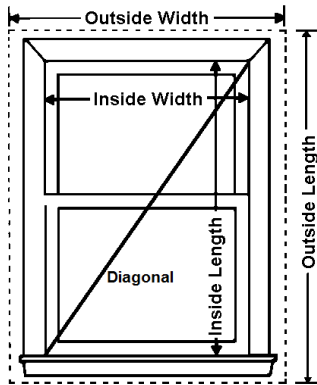

Shipping Position

Attached to Wall

Measuring & Installation Information

Best Practices for Measuring

- Always use a steel tape or a metal ruler for measuring.
- Always measure every window even though they look the same.
- Check for obstructions that could affect operation of the shade.
- For Inside Mount (jamb to jamb in a window or door, wall to wall in a room), give exact inside to inside width measurements, and top to bottom length measurements of the area to be covered.
- Measure the width in at least three places and specify the narrowest width.
- Measure the length in at least three places and specify the shortest length.
- Take two diagonal measurements. If there is a greater than 3/8" difference in diagonal measurements, outside mount is strongly recommended to avoid irregular light gaps.
- For Outside Mount, measure the exact width and height of the area to be covered.