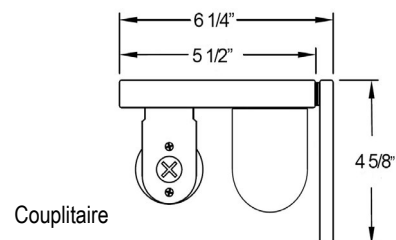

Ordering Notes

- [Vane Alignment](#) - **Must be requested at time of order. We can not guarantee vane alignment for more than 4 shades together.**
- To price, add the Allure fabric base price to the Couplitaire privacy fabric surcharge.
- Allure transitional shades will come set to stop in the closed position at ordered length.

Caution

- Fabric Covered Valance - Will have sheer and solid fabric layered to create a unique appearance - [Fabric Information](#)
- Maximum Width of Allure shade will be dependent on maximum width of [Privacy fabric](#) selected. Maximum width will be the smaller width of the two selected.
- 2-On-1 Headrail applies to Allure Transitional shade only. Will have a single privacy shade so max width will still apply.
- For 2-On-1 headrail, controls must be on left and right side.

Pricing

- To price, add [Couplitaire Surcharge](#) to base price charts.
- If both Allure Transitional Shade and Privacy Shade are to be motorized, motorization surcharge is to be doubled.

Shade Operation

The transition of light is created with dual layers of fabric alternating between sheer and semi-opaque or opaque horizontal fabric vanes. As the fabric moves the layers bypass on the window creating different levels of light-filtering options. You can raise and lower your shades while still controlling the amount of light and your view. The Cordless system is lowered by pulling shade or giving a slight tug to lift.