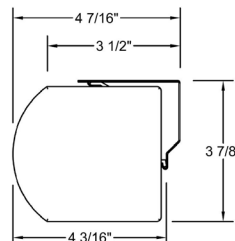

Large Cassette