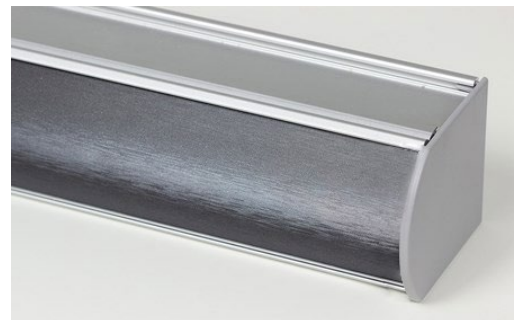

Cassette with Mixed Metal Accents

Fabric Wrapped Valances Returns

- **Exact Returns** - Return size can be specified to be oversized or undersized due to installation needs. Exact return size is measured from the back of the valance face to the end of the return.

Minimum Return: 1", Maximum Return 7"