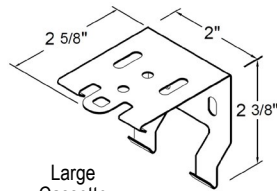

Large Cassette