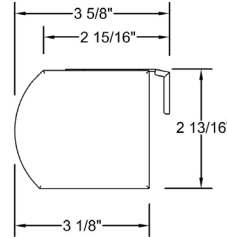

Small Cassette