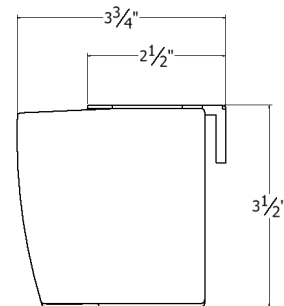

Double Layered Modern Cassette