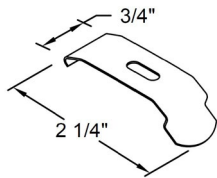

Modernaire Bracket

Item # 80-20053-11