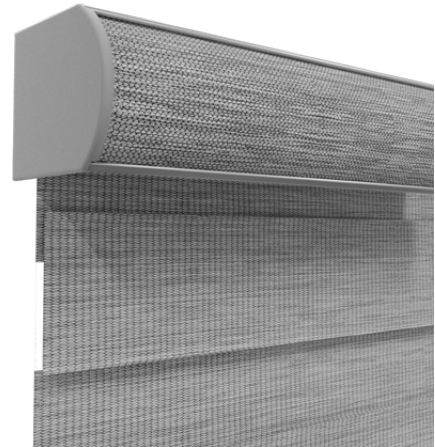

Caution

- Fabric Covered Large Cassette - With certain fabrics, ([Fabric Information](#)) Large Cassette will have sheer and solid fabric layered to create a unique appearance (See photo). Therefore a Small Cassette and Large Cassette will not have the same appearance within a room.

Pricing

Available in: White, Vanilla, Brushed Nickel, Bronze and Black

Shade Operation

The transition of light is created with dual layers of fabric alternating between sheer and semi-opaque or opaque horizontal fabric vanes. As the fabric moves the layers bypass on the window creating different levels of light-filtering options. You can raise and lower your shades while still controlling the amount of light and your view.

Small Cassette

Large Cassette

Double Layered Large Cassette

Product Information - Modern Cassette

Modern Cassette System Features

- Fits rectangular window openings.
- Available in Black, Bronze, Brushed Nickel, Vanilla and White. [View Color Coordination](#)
- Fabric inserted into front of cassette.
- The metal hem and end caps help prevent the shade material from rolling completely into the cassette.