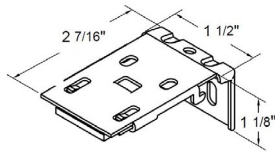

Measuring & Installation Information

Small, Large, Modern Cassette & Accu-Rise Brackets

Small Cassette, Accu-Rise - Item 80-30053-XX

Colors: 03 Black, 09 Vanilla, 11 White, 38 Bronze, 53 Sierra Tan, 90 Bright Zinc.
Large Cassette - Item # 100-37000-82