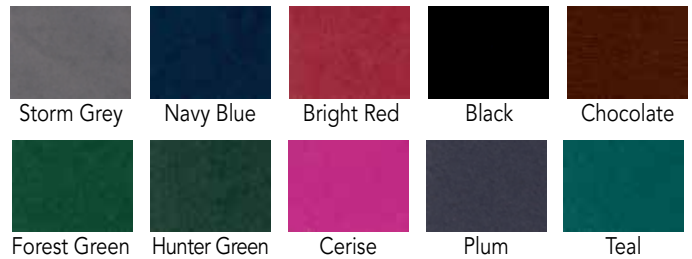

PAPER SHOPPING BAGS

IMPRINT ME! May be hot stamped ($.17/bag), ink printed ($.11/bag) or silk screened ($.29/bag). See pp.5-9.

Due to manufacturing tolerances, bag dimensions may vary slightly.

TINTS ON KRAFT

size	max print	item#	case wt./ pack case	1-9 cases (ea)	10-24 cases (ea)	25+ cases (ea)
5 x 3 x 8	4 x 4-1/2	see chart	250 20#	$102.95 (.41)	$95.05 (.38)	$88.25 (.35)
8 x 5 x 10	6 x 5	see chart	250 29#	$110.30 (.44)	$101.80 (.41)	$94.55 (.38)
16 x 6 x 12	10 x 6-1/2	see chart	250 43#	$144.90 (.58)	$133.75 (.54)	$124.20 (.50)
16 x 6 x 19	12 x 9	see chart	200 47#	$153.85 (.77)	$142.05 (.71)	$131.90 (.66)

color	5 x 3 x 8	8 x 5 x 10	16x6x12	16x6x19
Storm Grey*	S30769	S30756	S30758	--
Navy Blue	S30767	S30775	S30782	S91035
Bright Red	S30768	S30776	S30783	S91033
Black*	S30766	S30774	S30781	S91032
Chocolate	S30764	S30772	S30779	S91034
Forest Green	S30765	S30773	S30780	--
Hunter Green	S30806	S91012	S91021	--
Cerise	S30763	S30771	S30778	--
Plum	S91013	S91022	S91030	--
Teal	S91014	S91023	S91031	--

* These bags have black handles.