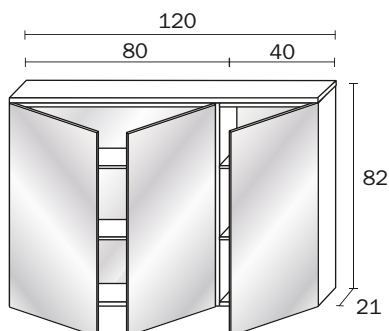

MIRRORS CUPBOARDS

LC Laccato opaco - *Mat lacquered*
LG Laccato lucido - *Glossy lacquered*
LL Laminato legno - *Wood laminated*

P900010350 LG
P900010350 LC
P900010350 LL

P900020350 LG
P900020350 LC
P900020350 LL

P90003S350 LG
P90003S350 LC
P90003S350 LL

P90003D350 LC
P90003D350 LG
P90003D350 LL