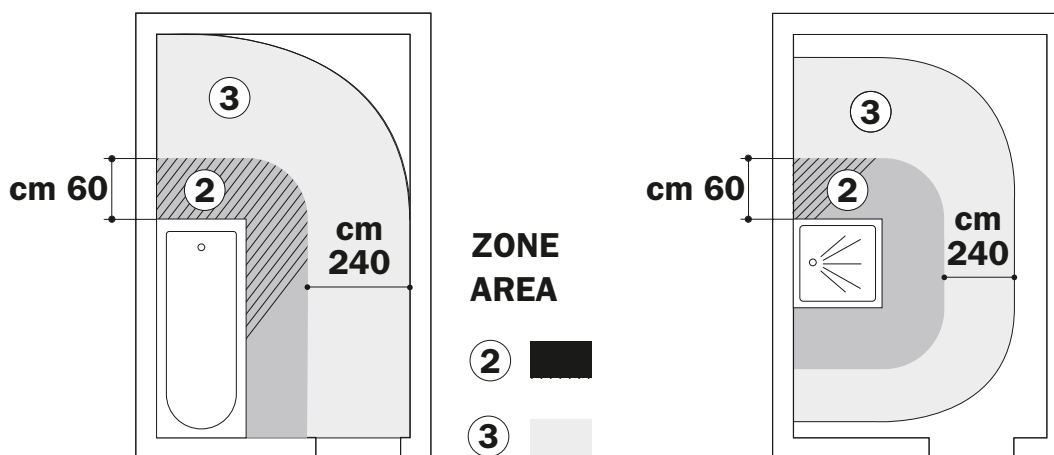

NORME CEI CEI STANDARDS

Norme CEI 64-8

Luogo di installazione delle apparecchiature elettriche

La possibilità di installare i prodotti per illuminazione ed elettrici nelle diverse zone del bagno classificate dalla norma è legata al grado di protezione IP degli apparecchi.

In bagni PRIVATI e PUBBLICI puliti senza utilizzo di getti d'acqua si possono installare gli apparecchi in:

- zona 2: grado minimo richiesto IPX4
- zona 3: grado minimo richiesto IPX1

Per maggiori dettagli vedi istruzioni di montaggio dei singoli articoli e la norma sopra citata.

CEI 64-8 Standards

Electrical appliances installation site

Lighting and electrical products can be installed in the different classified areas of the bathroom depending on the IP level of protection for these appliances.

In clean PRIVATE and PUBLIC bathrooms without water jets the appliances can be installed in:

- area 2: minimum required level IPX4
- area 3: minimum required level IPX1

For further details see assembly instructions of individual articles and the above-mentioned standard.