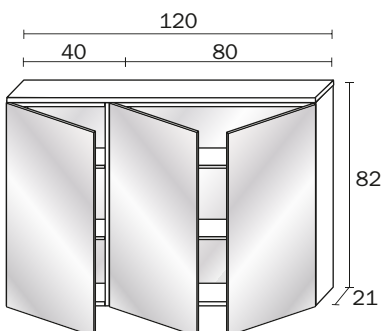

P90003S350 LG
P90003S350 LC
P90003S350 LL