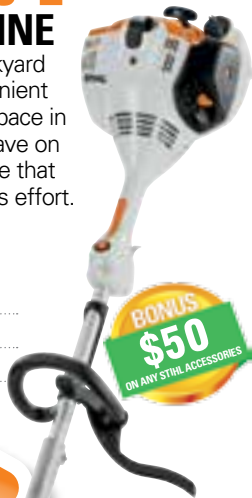

KOMBISYSTEMS

KM 56 RC-E KOMBIENGINE

Everything any backyard needs in one convenient package. Save on space in the tool shed and save on effort with an engine that starts with 50% less effort.

POWER 0.8 kW
ENGINE 27.2 cc
WEIGHT 4.3 kg

STIHL easy2start

$399

KM 90 R KOMBIENGINE

Perfect for professional use this powerful lightweight KombiEngine has excellent engine power with fast acceleration, more power, added torque, lower noise, reduced emissions and increased fuel efficiency.

POWER 0.95 kW
ENGINE 28.4 cc
WEIGHT 4.5 kg