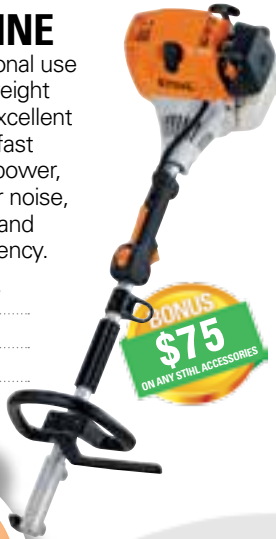

$599

KM 130 R KOMBIENGINE

More power and acceleration to help the pro user complete those big jobs quickly and comfortably day after day. With extra torque, lower noise, reduced emissions and increased fuel efficiency.

POWER 1.4 kW
ENGINE 36.3 cc
WEIGHT 4.6 kg