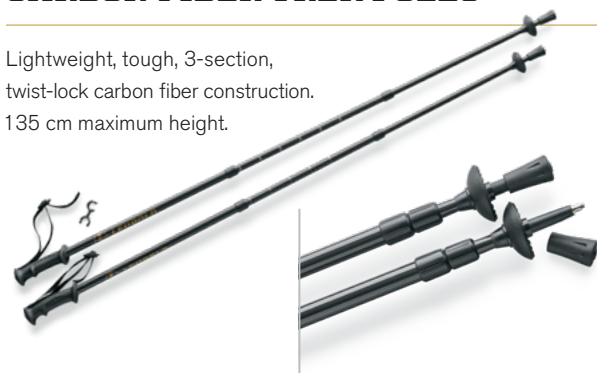

CARBON FIBER TREK POLES

Lightweight, tough, 3-section, twist-lock carbon fiber construction. 135 cm maximum height.

LEUPOLD ZOOM SVS UNIVERSAL SMARTPHONE ADAPTER

Take pictures and record video through your smartphone.