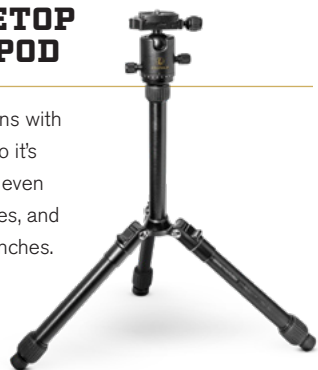

COMPACT TABLETOP ALUMINUM TRIPOD

Easily adapts to multiple positions with its micro-adjustable ball head, so it's great for the shooting bench or even prone use. Folds to just 12 inches, and extends to a max height of 30 inches. Guaranteed for life.