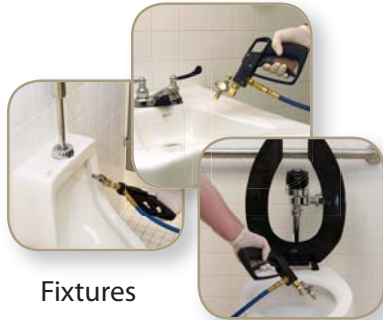

CLEAN FASTER

Going touch-free
can reduce cleaning times by as much as 67%

Just fill with water and you're ready to clean.

Apply, flip and rinse...

Partitions
& Walls

Fixtures

Floors

...squeegee or microfiber.

Traditional
Cleaning
(3 Minutes)

Touch-Free
Cleaning
(1 Minute)

When properly performed, traditional restroom cleaning takes about 3 minutes per fixture.

Touch-free restroom cleaning takes about 1 minute per fixture.

Easy fill large-mouth fill port is set at a convenient height.

Locking front caster.

Molded-in clear water gauge.

Custom fit tool slots and open storage area keep accessories like spray bottles, wipes, etc., well organized.

Front-mounted hose wrap for supply hose.

Side molded-in hooks for wet-floor sign storage.

Chemical selector knob with lighted on/off switch.

Capacity for 3 product refills. Each refill has a built-in, sealed, maintenance-free dilution control tip. Security locking mechanism available.