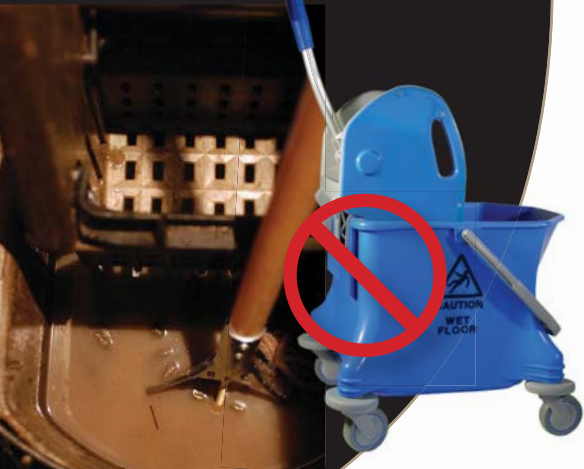

Traditional
Cleaning
(3 Minutes)

Touch-Free
Cleaning
(1 Minute)

When properly performed, traditional restroom cleaning takes about 3 minutes per fixture.

Touch-free restroom cleaning takes about 1 minute per fixture.

source: ISSA 410 Cleaning Times

CLEAN HEALTHIER

Get rid of the mop bucket.

What happens to the soil and filth a mop spreads around on the floor? It goes into the same solution you are trying to clean with! How can you clean a floor with dirty water and a dirty mop? You can't. So, it's time to get rid of the mop bucket and get a Cleaning Companion.