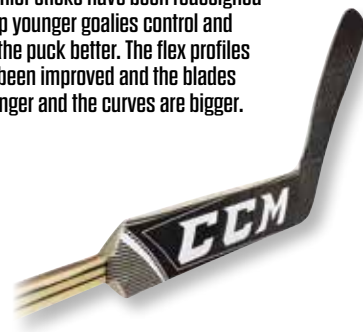

IMPROVED JUNIOR STICKS

Our junior sticks have been redesigned to help younger goalies control and pass the puck better. The flex profiles have been improved and the blades are longer and the curves are bigger.