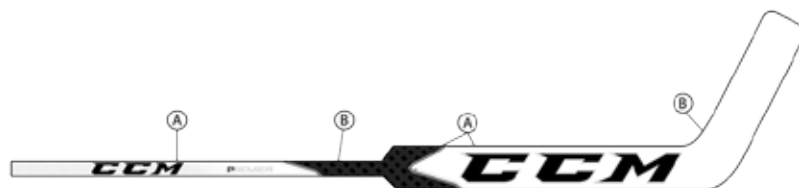

A= DECAL COLOR

B= BASE COLOR (PAINT)

GOALIE STICK CURVE CHART

CCM PRO GOALIE STICK

FLEURY (142-2)

ANAHEIM 35 (192-1)

HOLTBY (125-1)

PRICE (142-3)