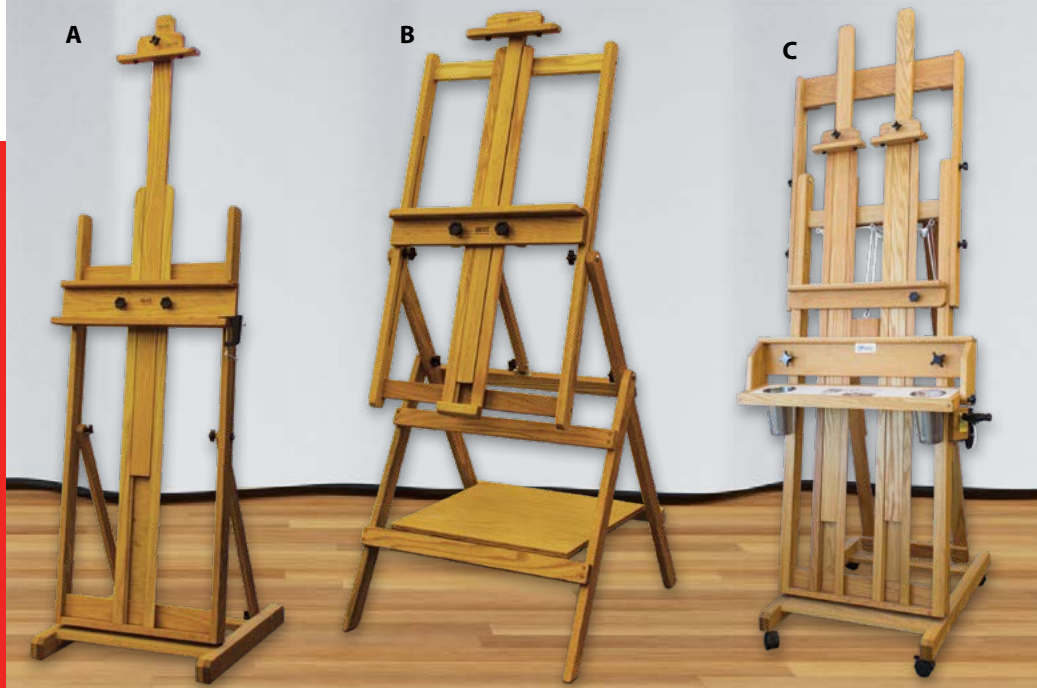

**Quilling Cards**

Beautiful hand crafted greeting cards that are true works of art

List \$9.99

**SALE \$7.99**

**Don't Just Send A Card, Send A Quilling Card! True Works Of Art**

# SPRING SAVINGS ON BEST EASELS

High quality craftsmanship at the BEST prices!

**SAVE 50%**  
off list prices!

**A) Best Classic Dulce Easel**

List \$510.00  
**SALE \$255.00**

**B) Best Deluxe Lobo Easel**

List \$430.00  
**SALE \$215.00**

**C) Best Santa Fe 2 Easel**

List \$1830.00  
**SALE \$915.00**

**Futura Luxe Drawing Table**

With drawer & folding side shelf in pewter/clear glass  
23.5"x35.5" top

List \$429.99

**SALE \$229.99**

**SAVE 47%**  
off list prices!

**Grand Luxe French Easel**

List \$381.40  
**SALE \$119.99**

**Griffin Drafting Chair**

List \$198.00  
**SALE \$119.99**

**SAVE 43%**  
off list prices!

**Aluminum Studio Easel**