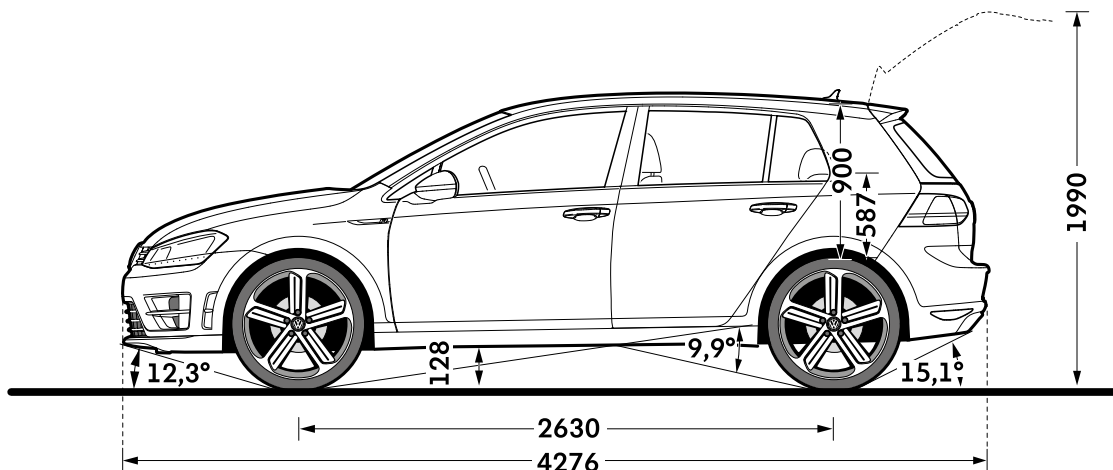

## Exterior dimensions

### Interior dimensions

Interior dimensions	GTI, Golf GTI Clubsport Edition 40
Effective headroom – front, mm (with sunroof)	1018 (999)
Effective headroom – rear, mm (with sunroof)	967 (967)
Legroom, rear, mm	903

### Exterior dimensions

	R
Length, mm	4276
Height – opened tailgate/floor, mm	1990
Wheelbase, mm	2630
Turning circle, m	10.9