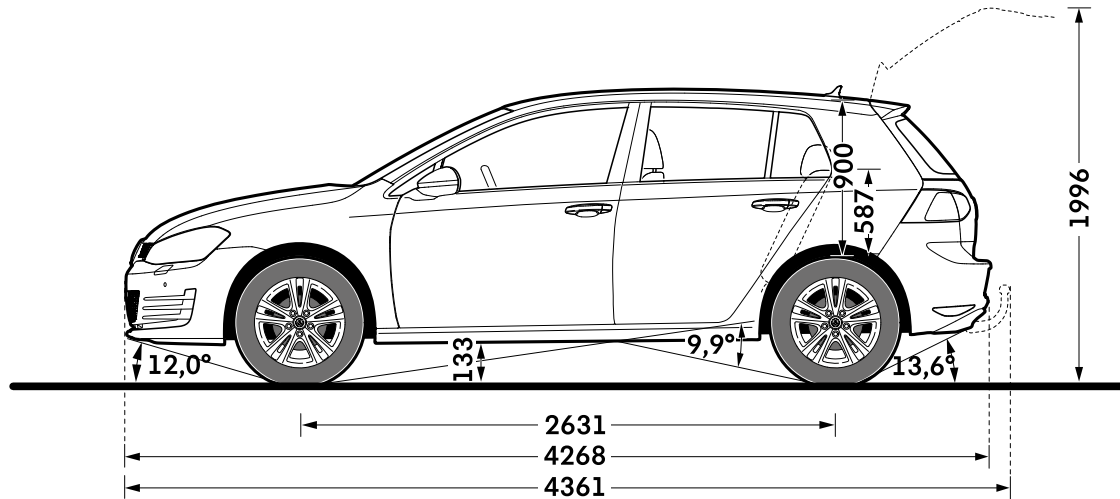

# Golf GTD dimensions – 5-door

Volkswagen

## Exterior dimensions

### Exterior dimensions

Exterior dimensions	GTD
Length, mm	4268
Height – opened tailgate/floor, mm	1996
Wheelbase, mm	2631
Turning circle, m	10.9

### Exterior dimensions

Exterior dimensions	GTD
Width – including door mirrors, mm	2027
Width – excluding door mirrors, mm	1799
Height – mm	1442