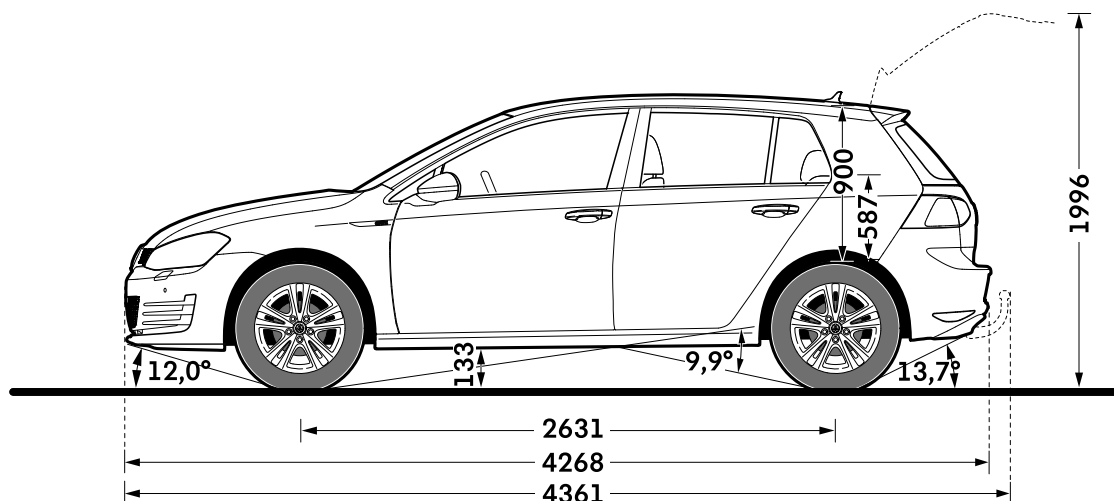

## Exterior dimensions

### Exterior dimensions

Exterior dimensions	GTD
Length, mm	4268
Height – opened tailgate/floor, mm	1996
Wheelbase, mm	2631
Turning circle, m	10.9