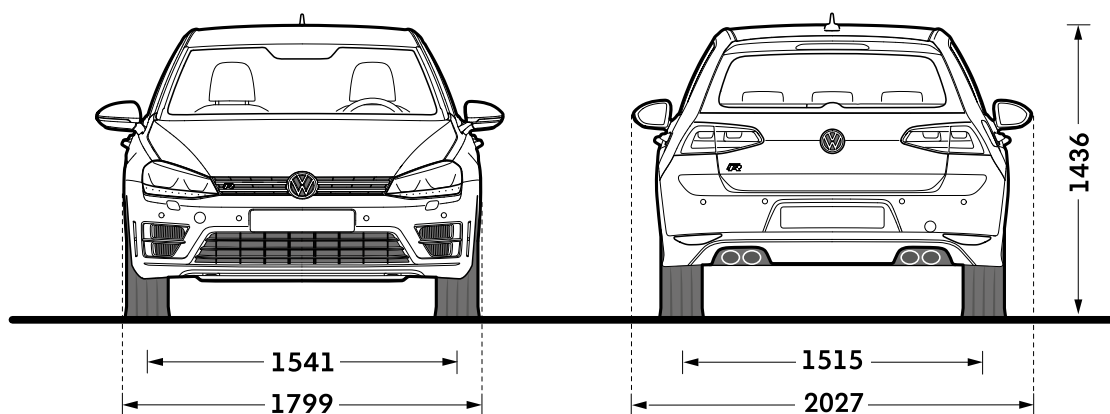

### Interior dimensions

Interior dimensions	GTI, Golf GTI Clubsport Edition 40
Effective headroom – front, mm (with sunroof)	1018 (999)
Effective headroom – rear, mm (with sunroof)	967 (967)
Legroom, rear, mm	903

# Golf R dimensions – 5-door

Volkswagen

## Exterior dimensions

### Exterior dimensions

	R
Length, mm	4276
Height – opened tailgate/floor, mm	1990
Wheelbase, mm	2630
Turning circle, m	10.9