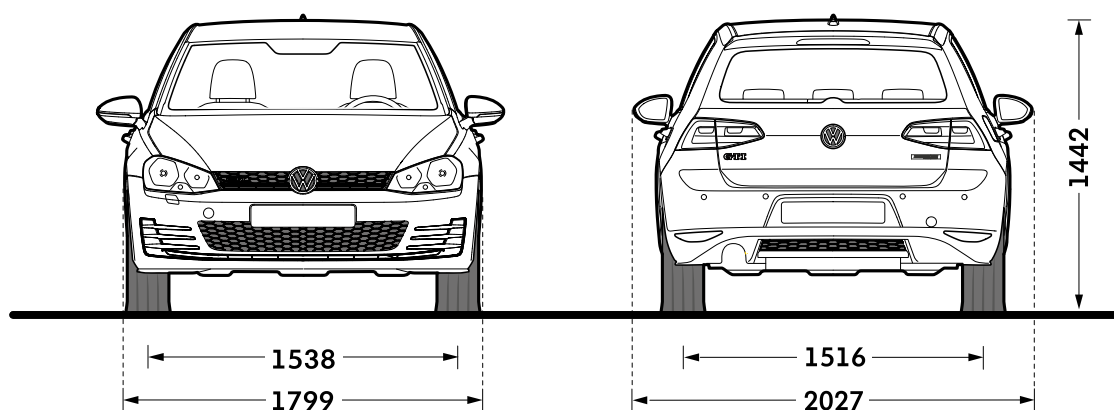

# Golf GTI dimensions – 5-door

Volkswagen

## Exterior dimensions

### Exterior dimensions

Exterior dimensions	GTI, Golf GTI Clubsport Edition 40
Length, mm	4268
Height – opened tailgate/floor, mm	1996
Wheelbase, mm	2631
Turning circle, m	10.9

### Exterior dimensions

	R
Length, mm	4276
Height – opened tailgate/floor, mm	1990
Wheelbase, mm	2630
Turning circle, m	10.9