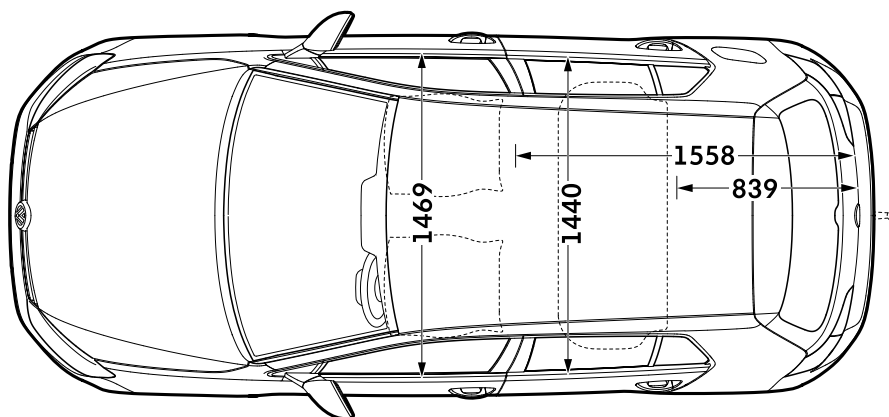

Golf GTD dimensions – 5-door

Volkswagen

Interior dimensions

Interior dimensions

Interior width, front, mm

GTD

1469

Interior width, rear, mm

1440