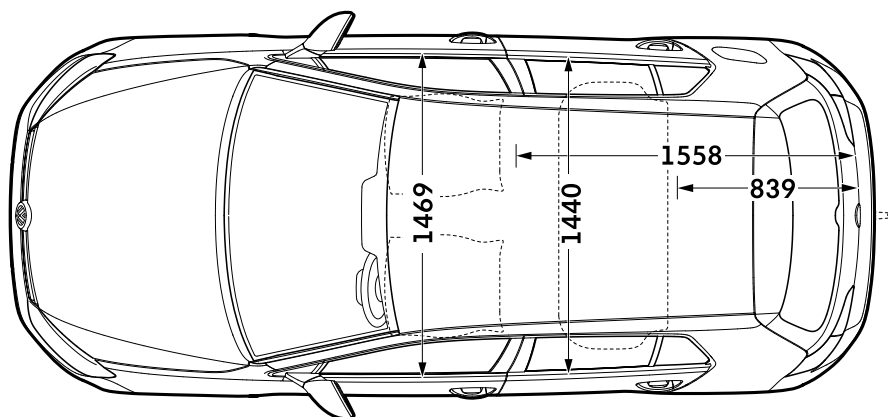

Golf GTI dimensions – 5-door

Volkswagen

Interior dimensions