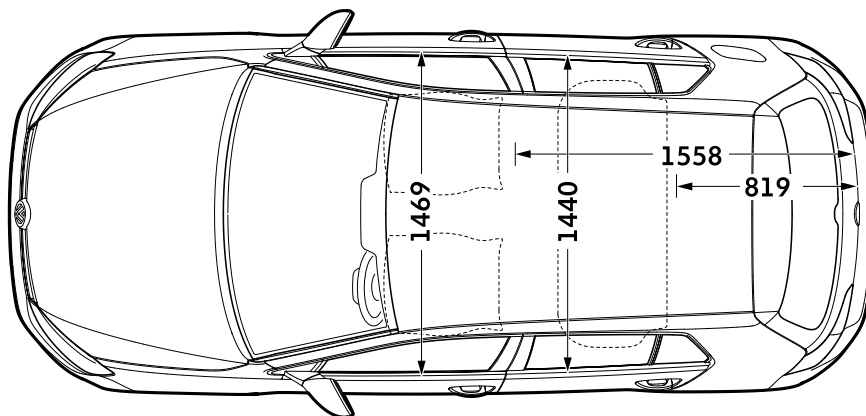

Golf R dimensions – 5-door

Volkswagen

Interior dimensions

Interior dimensions

	R
Interior width, front, mm	1469
Interior width, rear, mm	1440