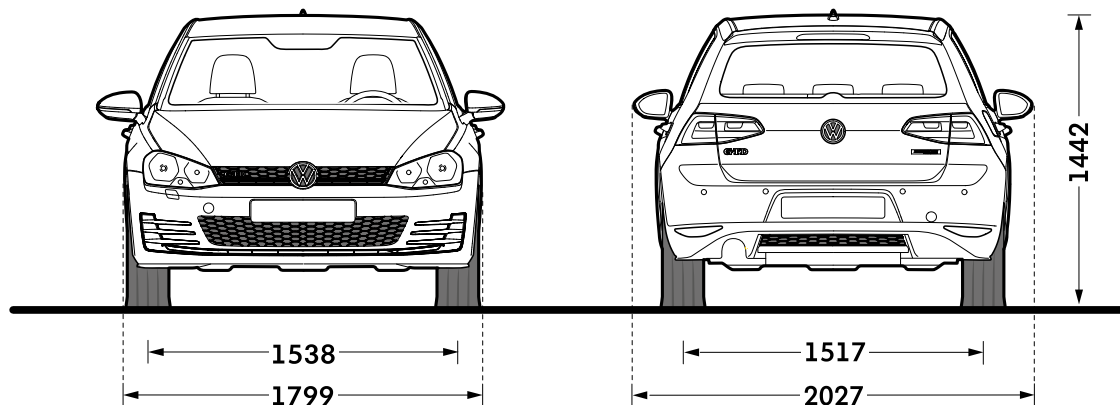

# Golf GTD dimensions – 5-door

Volkswagen

## Exterior dimensions

### Exterior dimensions

Exterior dimensions	GTD
Length, mm	4268
Height – opened tailgate/floor, mm	1996
Wheelbase, mm	2631
Turning circle, m	10.9

### Exterior dimensions

Exterior dimensions	GTD
Width – including door mirrors, mm	2027
Width – excluding door mirrors, mm	1799
Height – mm	1442