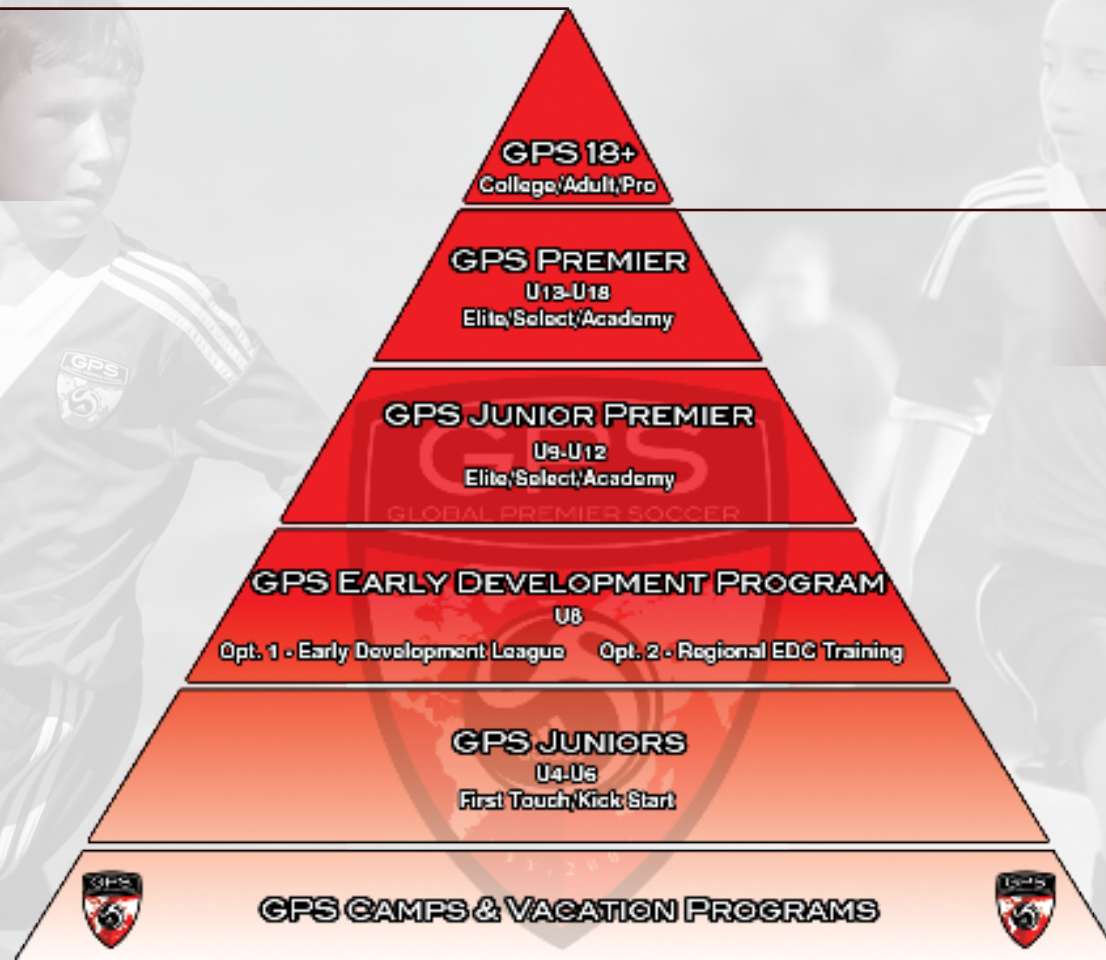

GPS Adult Program

GPS Phoenix (PDL - Mens)
 Ocean City (PDL - Mens)
 GPS-MA O-30 (Mens)
 U20 (Mens & Womens)

National Premier League (NPL)
 Regional Elite
 Regional Select

Focus on ball mastery and encouraging players to be confident in 1v1 moves.