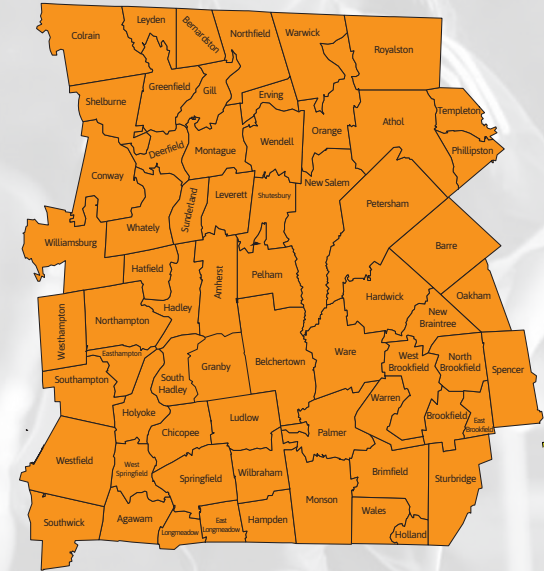

Early Development Program

- Ages 6-7

Premier

- Ages 8-18

Skills 11

- Ages 8-14

Goalkeeping School

- Ages 8-18