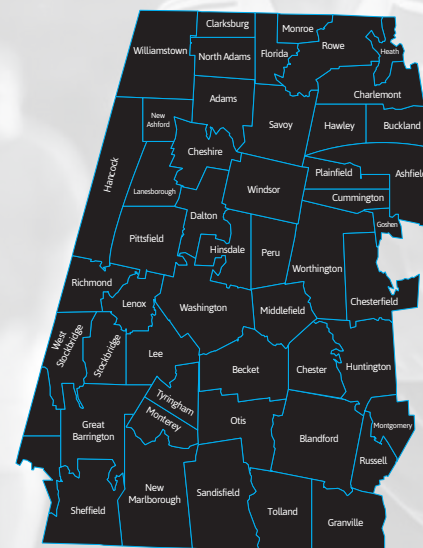

Programs

GPS Juniors
• Ages 3-5

Early Development Program
• Ages 6-7

Premier
• Ages 8-18

Skills 11
• Ages 8-14

Goalkeeping School
• Ages 8-18

**Mark Gillon - Director of Coaching
GPS Stateline**

mgillon@globalpremiersoccer.com
973.897.7696

GPS
NPL

Practice Locations

Boston

- Cambridge - BB&N School
- Newton - Fessenden School

Central

- Lancaster - MYSA Progin Park
- Acton - Acton Boxborough High School

North

- Woburn - Woburn High School