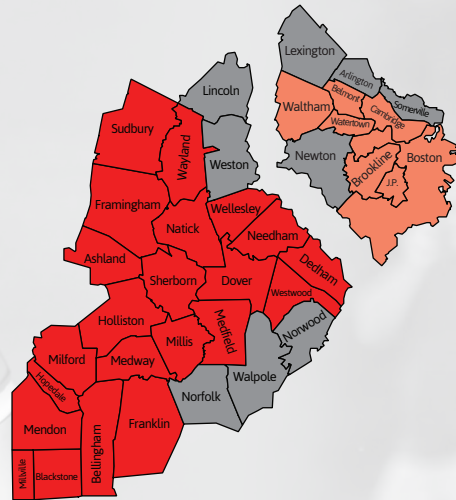

**GPS Boston
Metro West**

Practice Locations

- **Ashland**
  - Ashland High School
- **Boston**
  - Elliot School
- **Cambridge**
  - BB&N School
- **Dover/Sherborn**
  - ECDC • Jameson Fields
  - Pine Hill School
- **Framingham**
  - Suburban
  - Framingham State College
- **Marlborough**
  - ForeKicks
- **Medfield**
  - Sluggers Academy
- **Medway**
  - Medway High School
- **Milford**
  - Milford Sports Centre

Programs

- **GPS Juniors**
  - Ages 3-5
- **Early Development Program**
  - Ages 6-7
- **Premier**
  - Ages 8-18
- **Skills 11**
  - Ages 8-14
- **Goalkeeping School**
  - Ages 8-18

**GPS Boston
Metro Boston**

Practice Locations

- **Natick**
  - Cole Center Gym
  - Primetime Sports • Natick HS
- **Newton**
  - Newton South HS
  - Fessenden School • Brimmer & May
- **Sherborn**
  - Laurel Farm
  - Fessenden Field
- **Sudbury**
  - Fieldhouse
- **Waltham**
  - Gann Academy
- **Wayland**
  - Town Soccer Field
  - Wayland HS
- **Wellesley**
  - Elm Bank • Wellesley College
- **Weston**
  - Meadowbrook School of Weston
  - Regis College • Rivers School