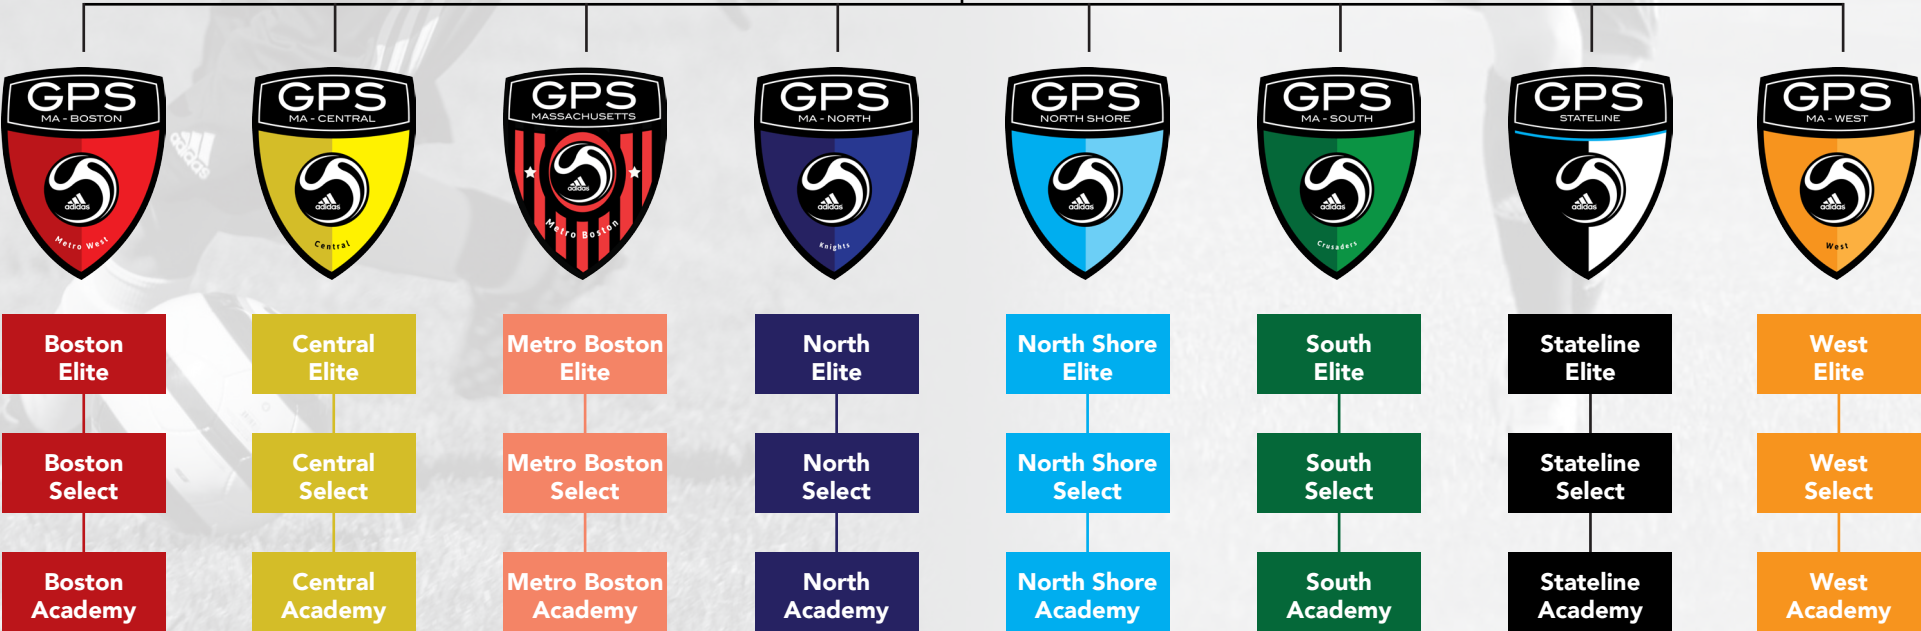

OFFICIAL
NORTH AMERICAN
PARTNER

OFFICIAL
NORTH AMERICAN
PARTNER

GPS FC Bayern
National Team

GPS FC Bayern National Team
Compiled by players
identified from all 10
GPS states.

GPS NPL

OFFICIAL
NORTH AMERICAN
PARTNER

GPS
BAYERN
NATIONAL
TEAM

NATIONAL
NORTH/SOUTH

Regional rosters for both GPS North & South

NATIONAL TRAINING CENTER

Seasonal Training Centres for both GPS North & South

GPS AFFILIATE TEAMS

GPS North & GPS South

National Training Center

Players are invited to a regional training center to tryout for the National Team.

National North/South

GPS North - ME, VT, NH,
MA, RI, NY, NJ

GPS South - FL, GA, NC, SC

The GPS FC Bayern National Team comprises the top players from throughout the GPS franchises and affiliates.

The GPS FC Bayern National teams compete in various events throughout North America and select International events such as the Milk Cup outside of the normal Youth Soccer competitive calendar.

**GPS Boston
Metro West**