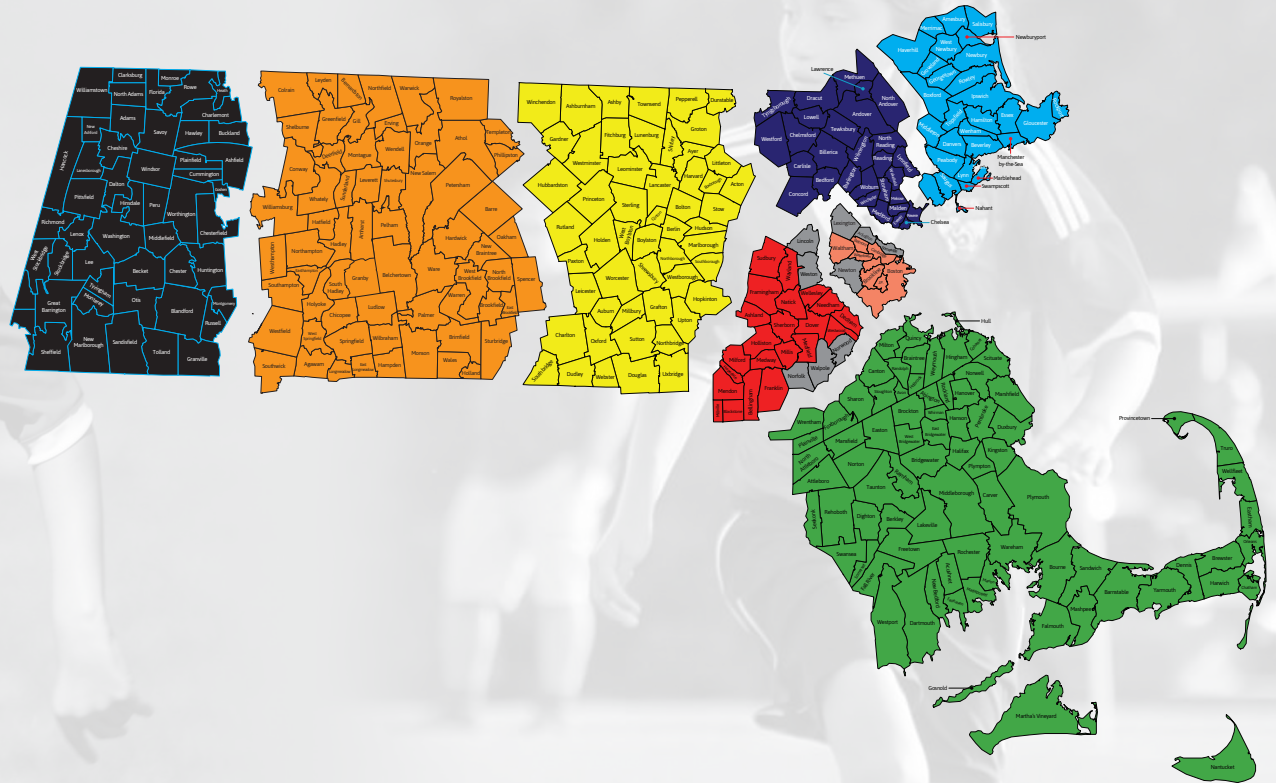

GPS
NPL

Practice Locations

Boston

- Cambridge - BB&N School
- Newton - Fessenden School

Central

- Lancaster - MYSA Progin Park
- Acton - Acton Boxborough High School

North

- Woburn - Woburn High School

South

- Dedham - Nobles Greenough

Andy Prosser - Director of Coaching
GPS NPL

aprosser@globalpremiersoccer.com
781.891.6900 ext. 37