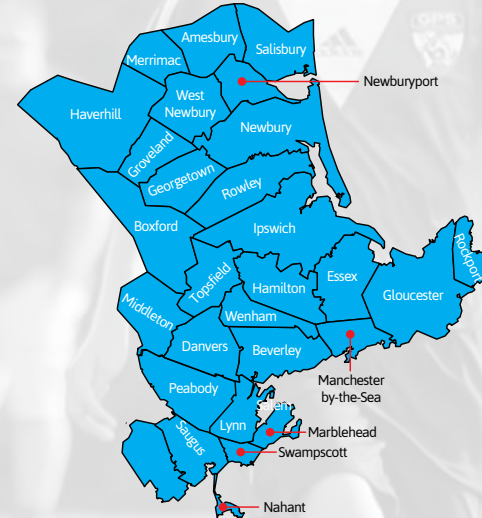

GPS North North Shore

Practice Locations

Byfield

- Central Street Field

Programs

GPS Juniors

- Ages 3-5

Early Development Program

- Ages 6-7

Premier

- Ages 8-18

Skills 11

- Ages 8-14

Goalkeeping School

- Ages 8-18

Edgar de Leon - Director of Coaching GPS North Shore

edeleon@globalpremiersoccer.com
617.512.6061