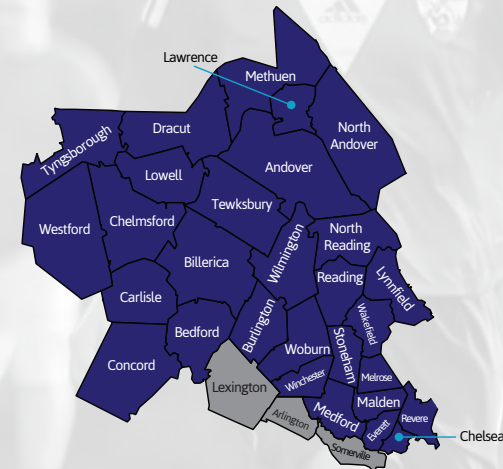

North Andover

- Homegrown Lacrosse

Peabody

- Latitudes

Wilmington

- AP Sports

Woburn

- Woburn High School
- Whispering Hill Field
- Woburn Turf Time

- Ages 8-14

Goalkeeping School

- Ages 8-18

**Alex Brame - Director of Coaching
GPS Metro North**

abrame@globalpremiersoccer.com
781.891.6900 ext. 10

GPS North North Shore

Practice Locations

Byfield