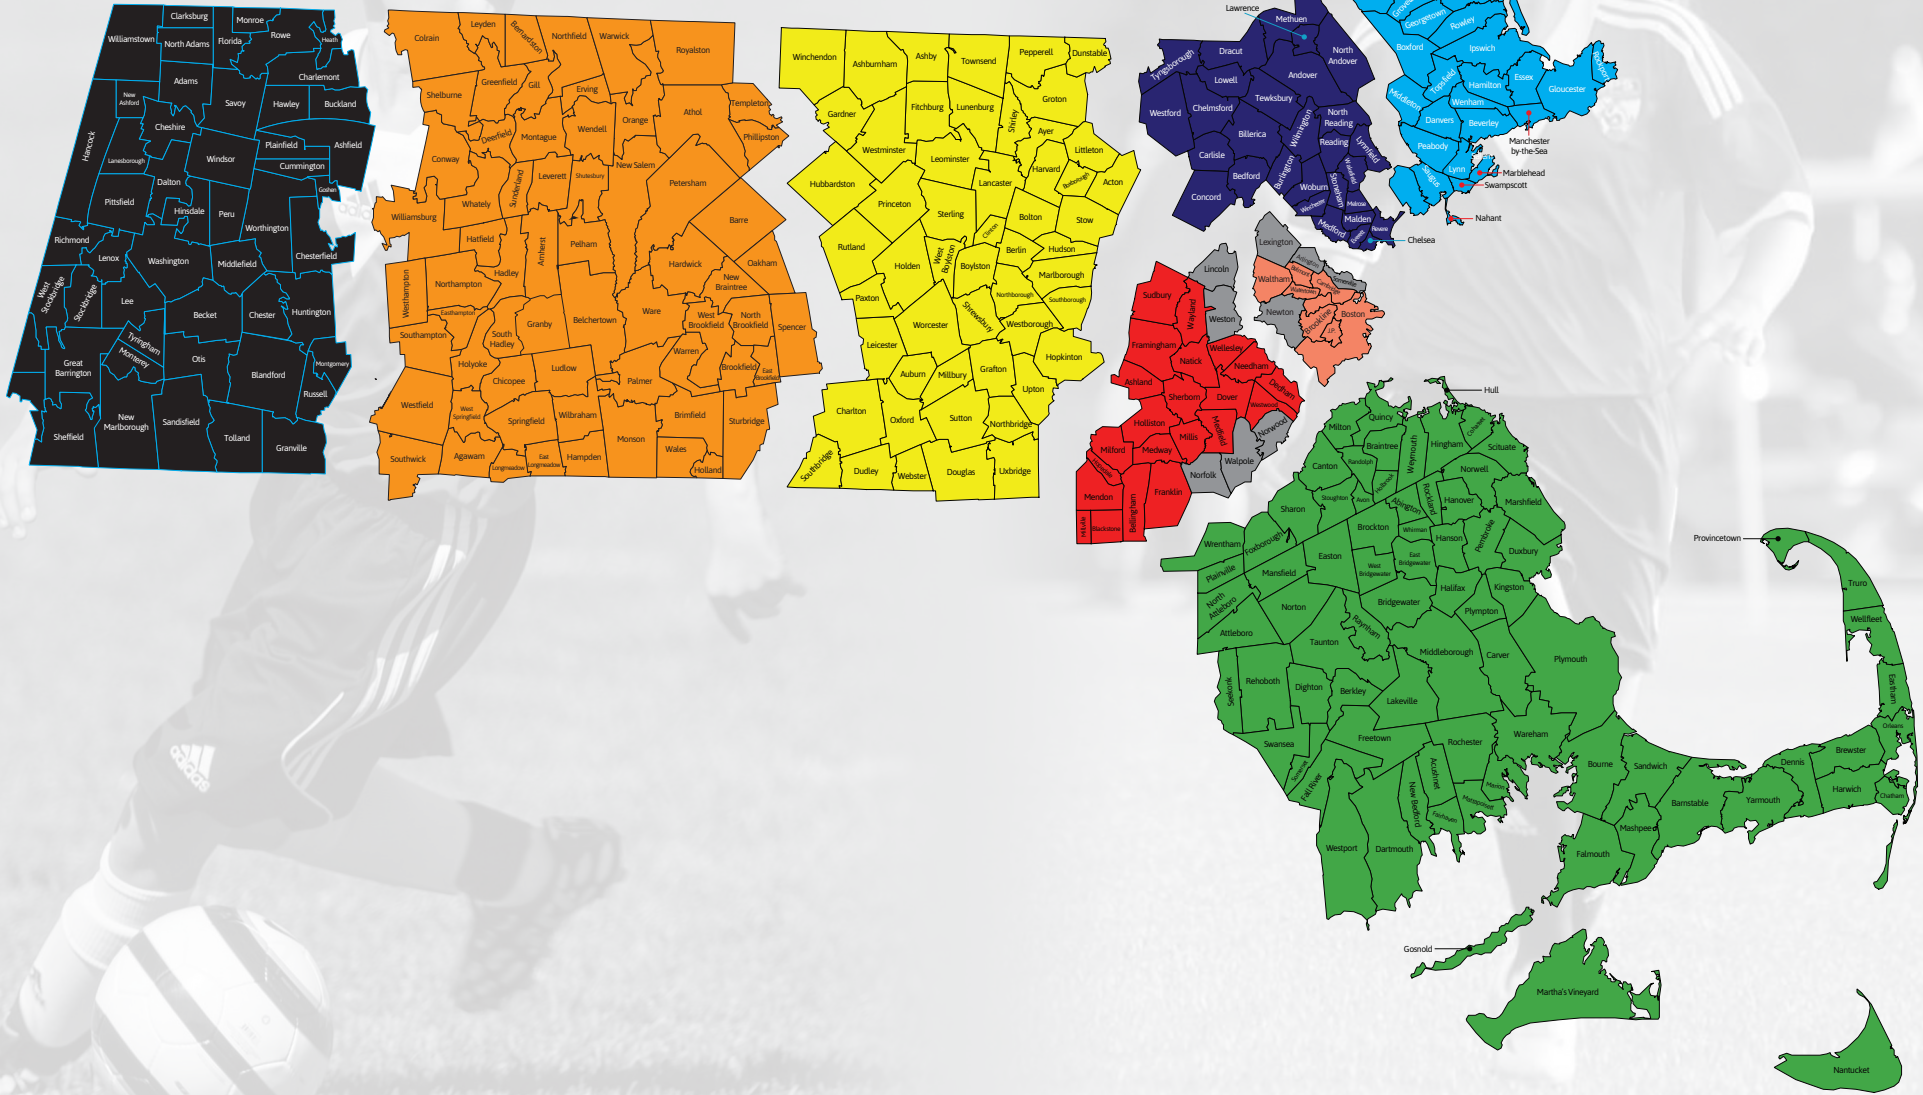

OFFICIAL
NORTH AMERICAN
PARTNER