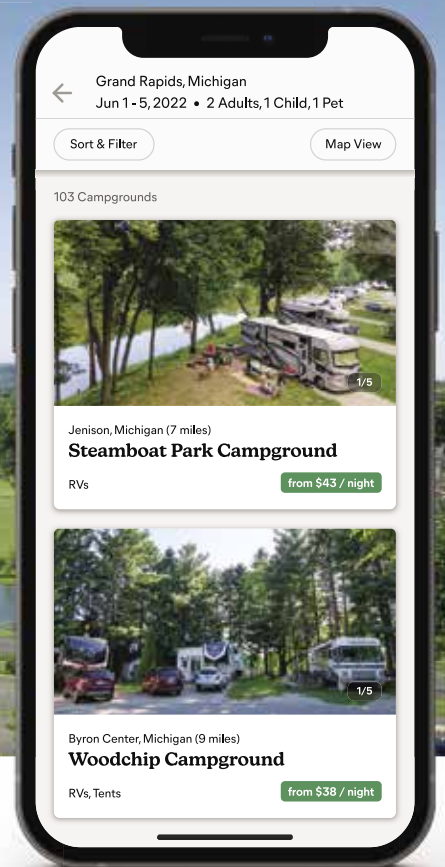

RV LINES