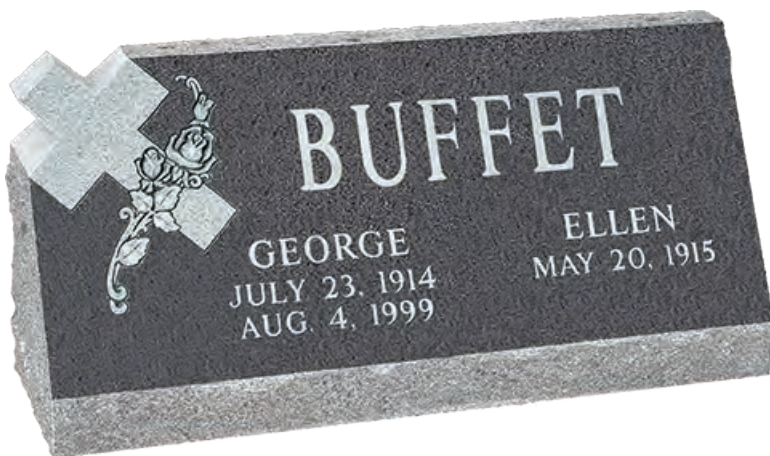

Celebrating life with the beauty and durability of granite

**GBS-186**

Marker: 2'-0" x 1'-0" x 0'-4"  
Shown in Melrose Black.

© ColdSpring 2014. All rights reserved.

**RM-9913**

Slant: 3'-0" x 0'-10" x 1'-4"  
Shown in St. Cloud Gray.

**RM-93**

Slant: 2'-0" x 0'-10" x 1'-4"  
Shown in Colonial Rose.

**RM-8395 V1**  
 Marker: 4'-0" x 1'-2" x 0'-4"  
 Shown in Sierra White™.