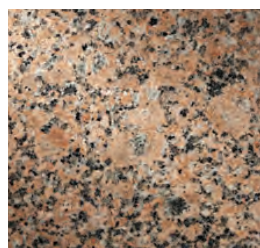

# Granite Colors

**Carnelian®**  
Millbank, SD

**Melrose Black**  
China

**Rainbow®**  
Morton, MN

**Mesabi Black® Select**  
Babbitt, MN

**Mesabi Black®**  
Babbitt, MN

**Sunset Red®**  
Marble Falls, TX

**Academy Black®**  
Clovis, CA

**St. Cloud Gray**  
St. Cloud, MN

**Colonial Rose**  
Manitoba, Canada

**Sierra White™**  
Raymond, CA

**RM-8218**

Marker: 3'-6" x 1'-2" x 0'-4"  
Shown in Rainbow®.

▶ Shown with a 3¼" x 4¼"  
Precious Portrait.