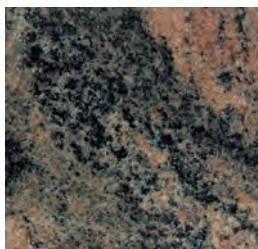

Rainbow®
Morton, MN