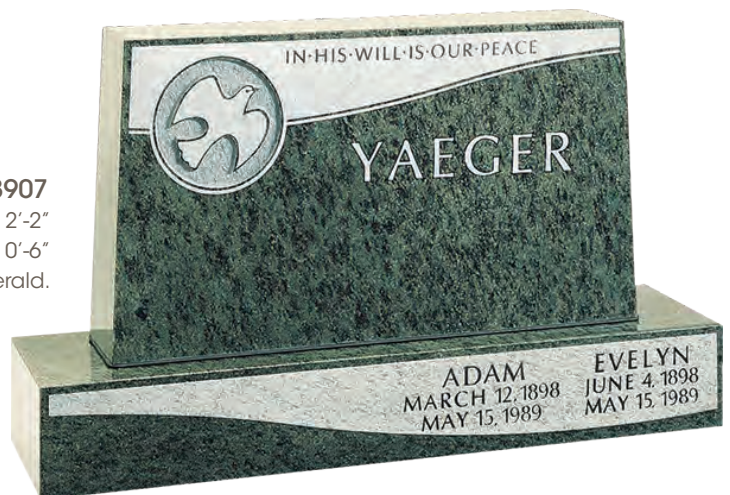

RM-8907

Die: 3'-6" x 0'-6" x 2'-2"
Base: 4'-6" x 1'-0" x 0'-6"
Shown in Royal Emerald.

Through exquisite artwork and designs, granite monuments are enduring canvases that commemorate the lives and celebrate the memories of loved ones.