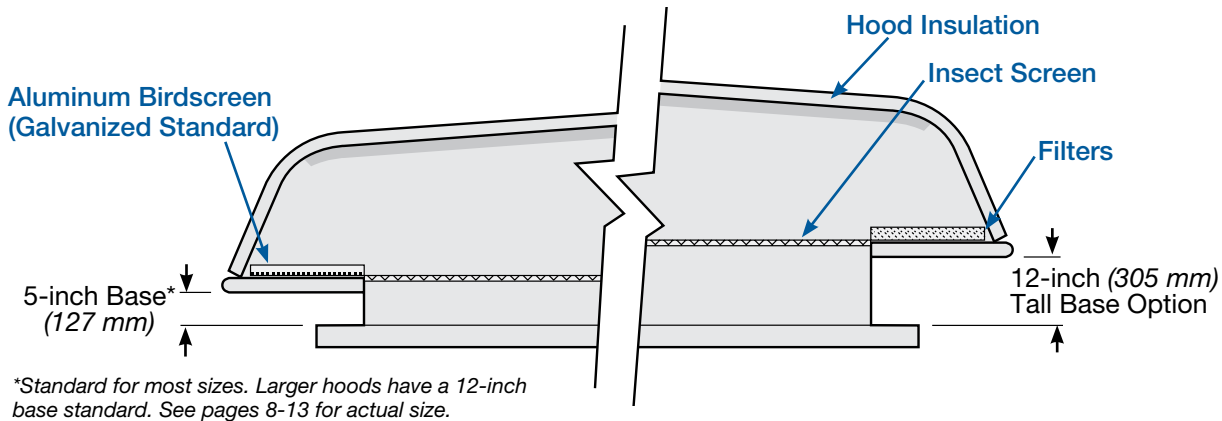

12-inch tall bases

12-inch (305 mm) bases are recommended for intake applications to prevent moisture entry and for all applications where rain or snow may accumulate on the roof deck. A 12-inch (305 mm) base on larger-size units will provide more clearance space from the roof deck and allow for better airflow.

Fiberglass hood insulation

Either 1/2-inch (13 mm) or 1-inch (25 mm) insulation can be factory applied to the underside of the hood to prevent condensation. Insulation is also factory applied to individual panels of large unassembled units.

Aluminum birdscreen 3/4 x 1-1/4 inch (19 mm x 32 mm) diamond shape is available in place of standard galvanized birdscreen.

Tie-down points

Heavy-gauge galvanized steel tie-down points are available as cable attachment points at the ends of each hood support rail and prevent damage to the fabra hood in locations where unusually strong winds occur.

Special coatings

Options are available for decorative or protective coatings purposes. Refer to the Performance Coatings brochure for complete coating options.

- Greenheck's **Permatector™** is the standard coating for steel products in both indoor and outdoor applications.
- Greenheck's **Hi-Pro Polyester** is formulated for exterior durability, color and gloss retention. Excellent for chemical applications.

Aluminum Insect Screen

A fine mesh aluminum insect screen tightly fitted to the top of the throat is available to prevent the entry of insects. (This is in addition to the standard birdscreen and is available on factory-assembled units only.) Use the curves on the graph below to determine the static pressure drop for units with an insect screen.

Filters