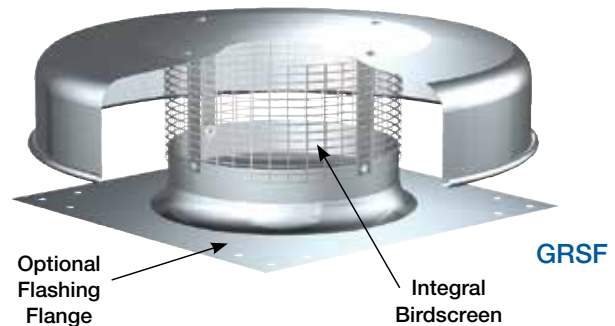

Dimensions										
Model Size	A	B	C	D	E	F	Damper Size	Curb Thickness	Shroud Thickness	Unit Weight
8	19 (483)	20½ (521)	7¼ (184)	1½ (38)	20¼ (514)	8¼ (210)	8 x 8 (203 x 203)	0.051 (1.3)	0.051 (1.3)	7 (3)
10	19 (483)	20½ (521)	7¼ (197)	2 (51)	20¼ (514)	10¼ (260)	10 x 10 (254 x 254)	0.051 (1.3)	0.051 (1.3)	8 (4)
12	22 (559)	29 (737)	10 (254)	3½ (89)	23¼ (591)	12¼ (311)	12 x 12 (305 x 305)	0.064 (1.6)	0.064 (1.6)	10 (5)
15	22 (559)	29 (737)	10 (254)	3½ (89)	23¼ (591)	14¼ (362)	16 x 16 (406 x 406)	0.064 (1.6)	0.064 (1.6)	13 (6)
16	26 (660)	29 (737)	11 (279)	4¼ (108)	27¼ (692)	16¼ (413)	16 x 16 (406 x 406)	0.064 (1.6)	0.064 (1.6)	16 (7)
18	30 (762)	35½ (902)	9¼ (248)	1¼ (44)	31¼ (794)	20¼ (514)	18 x 18 (457 x 457)	0.064 (1.6)	0.064 (1.6)	19 (9)
20	30 (762)	35½ (902)	11¼ (286)	3¼ (95)	31¼ (794)	20¼ (514)	18 x 18 (457 x 457)	0.064 (1.6)	0.064 (1.6)	24 (11)
24	34 (864)	38¼ (972)	11 (279)	4 (102)	35¼ (895)	24¼ (622)	24 x 24 (610 x 610)	0.064 (1.6)	0.064 (1.6)	29 (13)
30	40 (1016)	48 (1219)	18¼ (476)	5¼ (138)	-	30¼ (775)	30 x 30 (762 x 762)	0.064 (1.6)	0.064 (1.6)	35 (16)
36	46 (1168)	56¼ (1441)	21¼ (540)	10 (254)	-	36¼ (927)	36 x 36 (914 x 914)	0.064 (1.6)	0.080 (2.0)	45 (20)
42	52 (1321)	63¼ (1607)	24¼ (616)	11¼ (286)	-	42¼ (1089)	42 x 42 (1067 x 1067)	0.064 (1.6)	0.080 (2.0)	60 (27)
48	58 (1473)	72 (1829)	26¼ (667)	11¼ (286)	-	48¼ (1232)	48 x 48 (1219 x 1219)	0.064 (1.6)	0.080 (2.0)	80 (36)

All dimensions are in inches (millimeters) and the weight in pounds (kilograms). NOTE: Sizes GRS-8 through 24 have a one-piece cover and shroud. Access is gained through the removal of screws. Sizes GRS-30 through 48 have a removable cover, separate from the shroud, to facilitate maintenance and servicing of dampers.