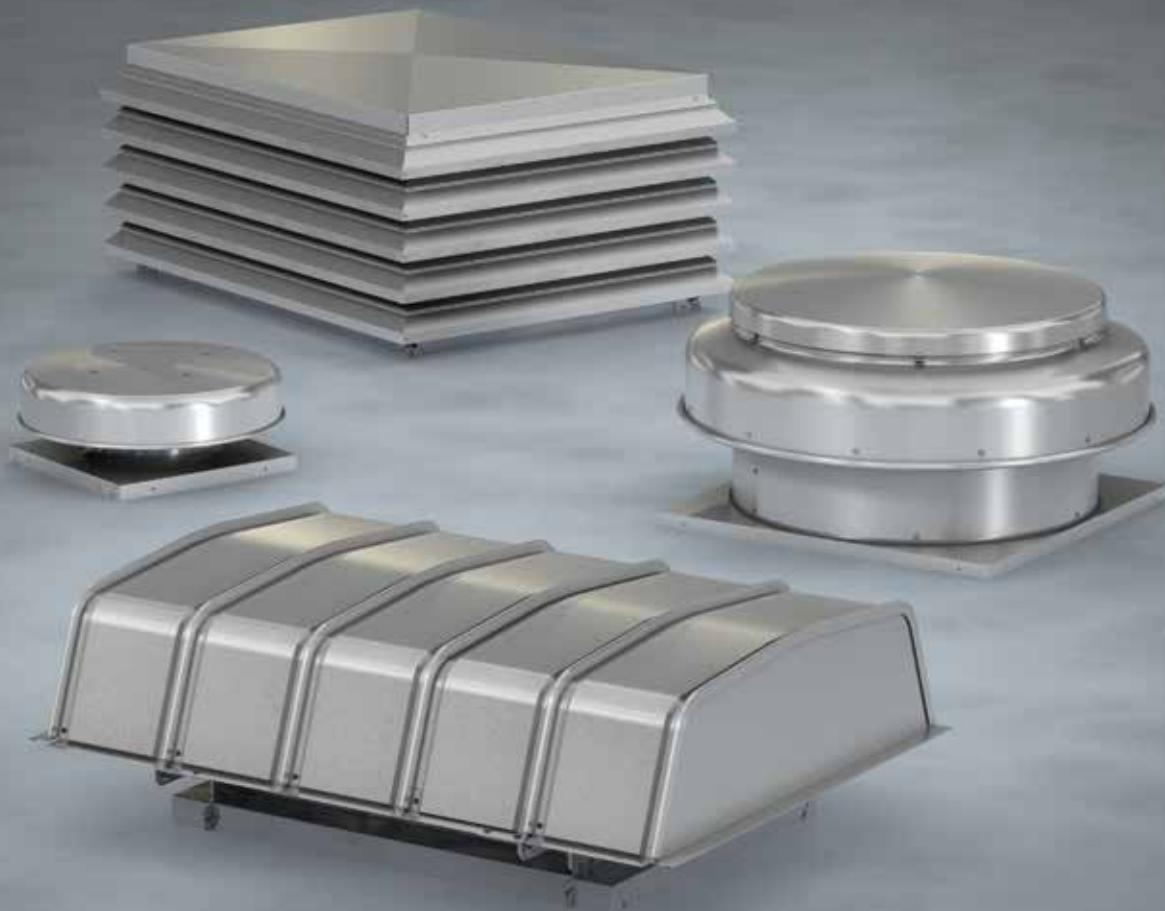

# Gravity Ventilators

### Intake and Relief

BUILDING VALUE IN AIR.

May  
2021

Gravity ventilators allow air to enter or exhaust a building using the pressure in a building. The air inside a building will exhaust out as the pressure inside a building increases. Similarly, air enters the building through the gravity ventilator as the inside pressure decreases.

## Fabra Hood

4

Designed for intake or relief applications, the fabra hood models FGI or FGR offer many important advantages over other gravity roof ventilators. These models are superior in load bearing strength, weather-resistance, dimensional flexibility and appearance.

### Appearance

The clean lines and uniform structural design of the fabra hood complement any building's appearance. The fabra hood is designed with a low profile to mount close to the roofline. The result is minimum impact on the building silhouette.