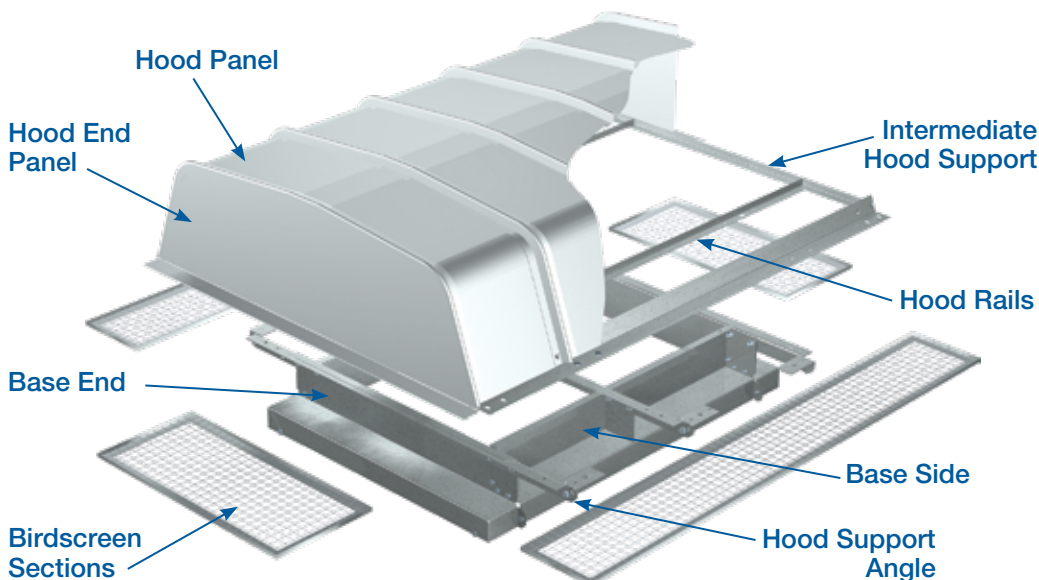

Backdraft Dampers

Backdraft dampers are available for intake or relief with either gravity or motorized operation. Motorized dampers are recommended for all intake or low-velocity relief applications. Damper sizes are the same as throat sizes.

Roof Curbs

Prefabricated roof curbs ensure compatibility between the gravity ventilator, curb, and roof opening. Curb extensions are also available. Curb models are available to meet a wide range of applications and varying roof architecture and construction. See the Greenheck Roof Curbs, Extensions and Equipment Supports catalog for complete details on these products.

On-Site Assembly

Flexibility is a primary feature of the fabra hood design. Interlocking hood panels and extendible throats allow units to be constructed to long lengths. On-site assembly for these larger units is not difficult and offers several advantages.

For jobs with large throat sizes, assembling hoods on-site reduces costs. There is a cost-savings in carrying unassembled components to the roof versus the expense of cranes or other equipment involved in lifting a bulky assembled unit. The risk of damage in transporting large assembled units also is reduced; when assembled on the roof deck.

The space saved by a compact crate of knocked-down component parts also reduces shipping charges and final costs over large, fully assembled units.

Ease of Assembly

Hoods of any length can be constructed on the job site with ease. No special tools or training are required to assemble a Greenheck fabra hood.

Assemble fabra hoods using these basic steps: