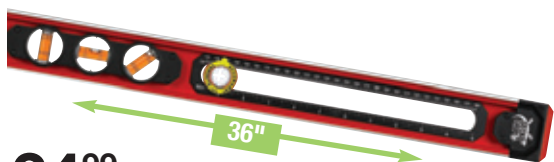

BLACK&DECKER.

24⁹⁹

Black & Decker® 36" Accu Mark Gecko Level

- Ideal for hanging pictures, shelves and more
- Gecko Grip pads prevent slipping also @ acehardware.com 2191724

39⁹⁹

Black & Decker® Mastercart Tool Box