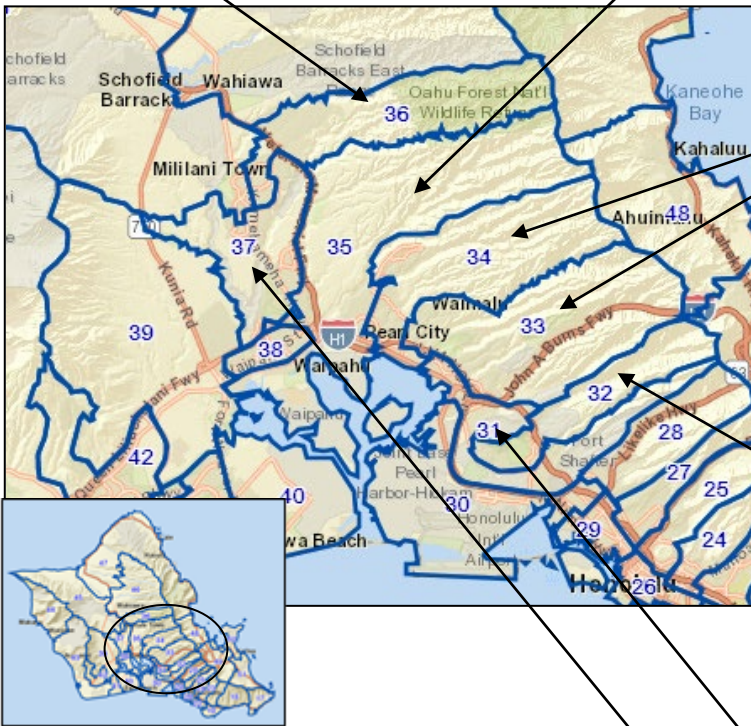

CENTRAL OAHU
HOUSE OF REPRESENTATIVE DISTRICTS

Representative Val Okimoto (R)
Hawaii State Capitol, Room 319
Phone 808-586-9460
Fax 808-586-9466
E-Mail: repokimoto@Capitol.hawaii.gov

H District 36: Mililani Mauka, Mililani

Representative Roy M. Takumi (D)
Hawaii State Capitol, Room 320
Phone 808-586-6170
Fax 808-586-6171
E-Mail: reptakumi@Capitol.hawaii.gov

H District 35: Pearl City, Manana, Waipio

Representative Gregg Takayama (D)
Hawaii State Capitol, Room 323
Phone 808-586-6340
Fax 808-586-6341
E-Mail: reptakayama@Capitol.hawaii.gov

H District 34: Pearl City, Waimalu, Pacific Palisades

Representative Sam Satoru Kong (D)
Hawaii State Capitol, Room 313
Phone 808-586-8455
Fax 808-586-8459
E-Mail: repkong@Capitol.hawaii.gov

H District 33: Aiea

Representative Linda Ichiyama (D)
Hawaii State Capitol, Room 426
Phone 808-586-6220
Fax 808-586-6221
E-Mail: repichiyama@Capitol.hawaii.gov

H District 32: Moanalua Valley, Salt Lake, Aliamanu

Representative Aaron Ling Johanson (D)
Hawaii State Capitol, Room 436
Phone 808-586-9470
Fax 808-586-9476
E-Mail: repjohanson@Capitol.hawaii.gov

H District 31: Moanalua, Red Hill, Foster Village, Aiea, Fort Shafter, Moanalua Gardens, Aliamanu, Lower Pearlridge

Representative Ryan I. Yamane (D)
Hawaii State Capitol, Room 420
Phone 808-586-6150
Fax 808-586-6151
E-Mail: repyamane@Capitol.hawaii.gov

H District 37: Mililani, Waipio Gentry, Waikele