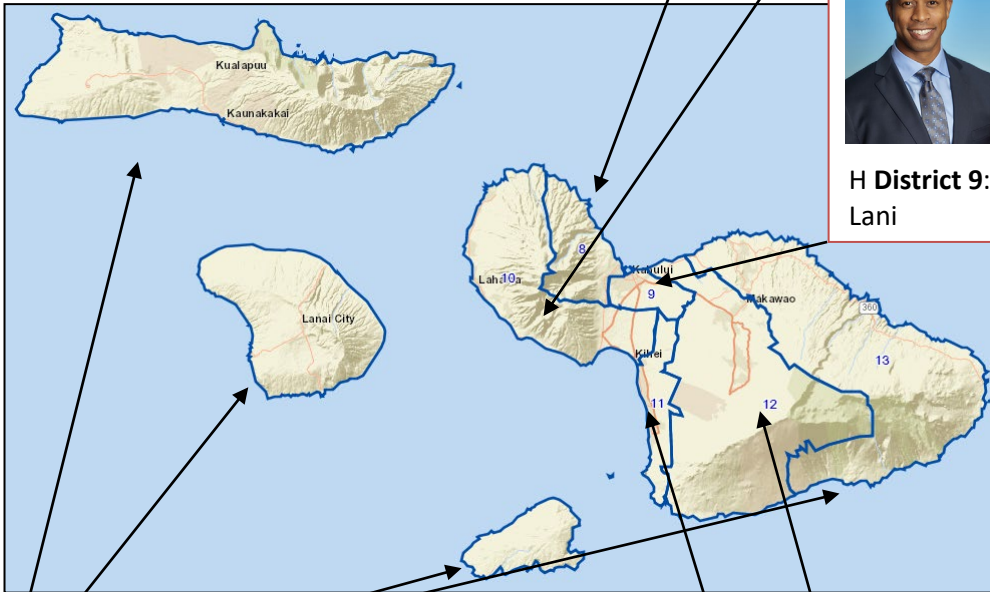

MAUI, MOLOKA'I, LANAI, and KAHO'OLAWE
HOUSE OF REPRESENTATIVE DISTRICTS

Representative Troy N. Hashimoto (D)
Hawaii State Capitol, Room 332
Phone 808-586-9444
Fax 808-586-9499
E-Mail: repashimoto@Capitol.hawaii.gov

H District 8: Kahakuloa, Waihee, Waiehu, Puuohala, Wailuku, Waikapu

Representative Angus L.K. McKelvey (D)
Hawaii State Capitol, Room 444
Phone 808-586-6160
Fax 808-586-6161
E-Mail: repmckelvey@Capitol.hawaii.gov

H District 10: West Maui, Maalaea, North Kihei

Representative Justin H. Woodson (D)
Hawaii State Capitol, Room 405
Phone 808-586-6210
Fax 808-586-6211
E-Mail: repwoodson@Capitol.hawaii.gov

H District 9: Kahului, Puunene, Old Sand Hills, Maui Lani

Representative Lynn DeCoite (D)
Hawaii State Capitol, Room 441
Phone 808-586-6790
Fax 808-586-6779
E-Mail: repdecoite@Capitol.hawaii.gov

H District 13: Haiku, Hana, Kaupo, Kipahulu, Nahiku, Paia, Kahoolawe, Lanai, Molokai, Molokini

Representative Kyle T. Yamashita (D)
Hawaii State Capitol, Room 422
Phone 808-586-6330
Fax 808-586-6331
E-Mail: repyamashita@Capitol.hawaii.gov

H District 12: Spreckelsville, Pukalani, Makawao, Kula, Keokea, Ulupalakua, Kahului

Representative Tina Wildberger (D)
Hawaii State Capitol, Room 327
Phone 808-586-8525
Fax 808-586-8529
E-Mail: repwildberger@Capitol.hawaii.gov

H District 11: Kihei, Wailea, Makena