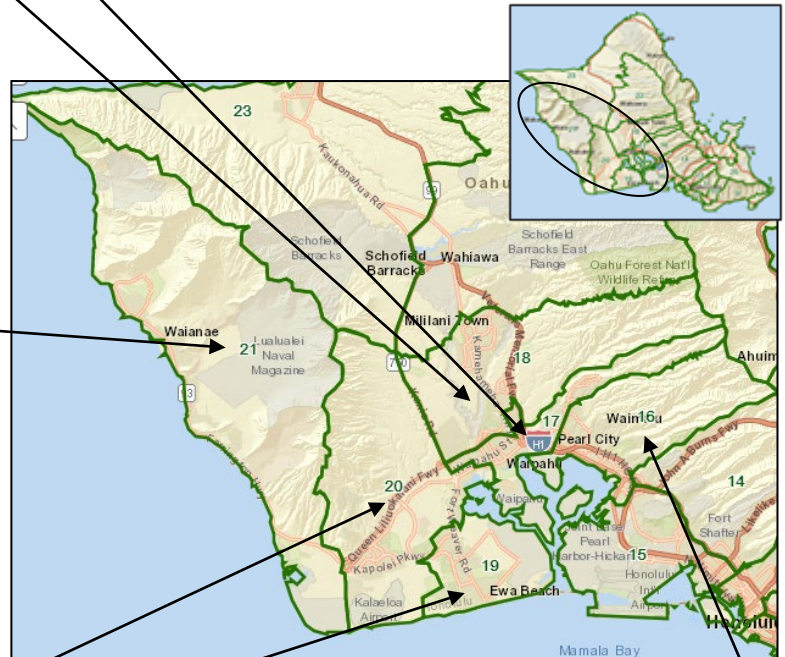

Senator Michelle N. Kidani (D)
Hawaii State Capitol, Room 228
Phone 808-586-7100
Fax 808-586-7109
E-Mail: senkidani@capitol.hawaii.gov

S District 18: Mililani Town, portion of Waipi'o Gentry, Waikele, Village Park, Royal Kunia

Senator Clarence K. Nishihara (D)
Hawaii State Capitol, Room 214
Phone 808-586-6970
Fax 808-586-6879
E-Mail: sennishihara@capitol.hawaii.gov

S District 17: Waipahu, Crestview, Manana, Pearl City, Pacific Palisades

Senator Maile S.L. Shimabukuro (D)
Hawaii State Capitol, Room 222
Phone 808-586-7793
Fax 808-586-7797
E-Mail: senshimabukuro@capitol.hawaii.gov

S District 21: Kalaeloa, Honokai Hale, Ko 'Olina, Nanakuli, Ma'ili, Wai'anae, Makaha, Makua

Senator Mike Gabbard (D)
Hawaii State Capitol, Room 201
Phone 808-586-6830
Fax 808-586-6679
E-Mail: sengabbard@capitol.hawaii.gov

S District 20: Kapolei, Makakilo, and portions of 'Ewa, Kalaeloa, and Waipahu

Senator Kurt Fevella (R)
Hawaii State Capitol, Room 217
Phone 808-586-6360
Fax 808-586-6361
E-Mail: senfevella@capitol.hawaii.gov

S District 19: 'Ewa Beach, Ocean Pointe, 'Ewa by Gentry, Iroquois Point, portion of 'Ewa Villages

Senator Breene Harimoto (D)
Hawaii State Capitol, Room 215
Phone 808-586-6230
Fax 808-586-6231
E-Mail: senharimoto@capitol.hawaii.gov

S District 16: Pearl City, Momilani, Pearlridge, 'Aiea, Royal Summit, 'Aiea Heights, Newtown, Waimalu, Halawa, Pearl Harbor