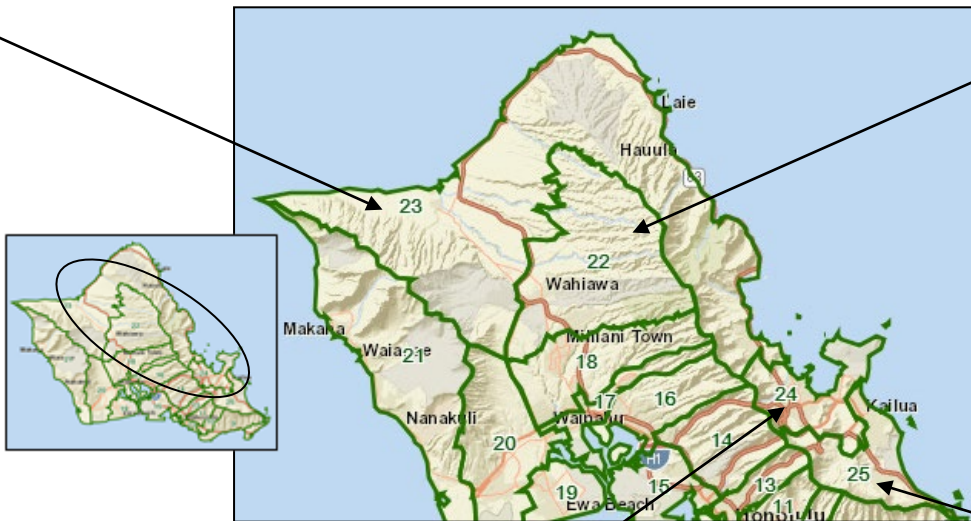

NORTH SHORE/WINDWARD OAHU
SENATE DISTRICTS

Senator **Gil Riviere (D)**
Hawaii State Capitol, Room 202
Phone 808-586-7330
Fax 808-586-7334
E-Mail: senriviere@capitol.hawaii.gov

S District 23: Kane'ohe, Ka'a'awa, Hau'ula, La'ie, Kahuku, Waialua, Hale'iwa, Wahiawa, Schofield Barracks, Kunia

Senator **Donavan M. Dela Cruz (D)**
Hawaii State Capitol, Room 208
Phone 808-586-6090
Fax 808-586-6091
E-Mail: sendelacruz@capitol.hawaii.gov

S District 22: Mililani Mauka, Waipi'o Acres, Wheeler, Wahiawa, Whitmore Village, portion of Poamoho

Senator **Jarrett Keohokalole (D)**
Hawaii State Capitol, Room 203
Phone 808-587-7215
Fax 808-587-7220
E-Mail: senkeohokalole@capitol.hawaii.gov

S District 24: Kane'ohe, MCBH, Kailua, He'eia, 'Ahuimanu

Senator **Laura H. Thielen (D)**
Hawaii State Capitol, Room 231
Phone 808-587-8388
Fax 808-587-7240
E-Mail: senthielen@capitol.hawaii.gov

S District 25: Kailua, Lanikai, Enchanted Lake, Keolu Hills, Maunawili, Waimanalo, Hawai'i Kai, Portlock