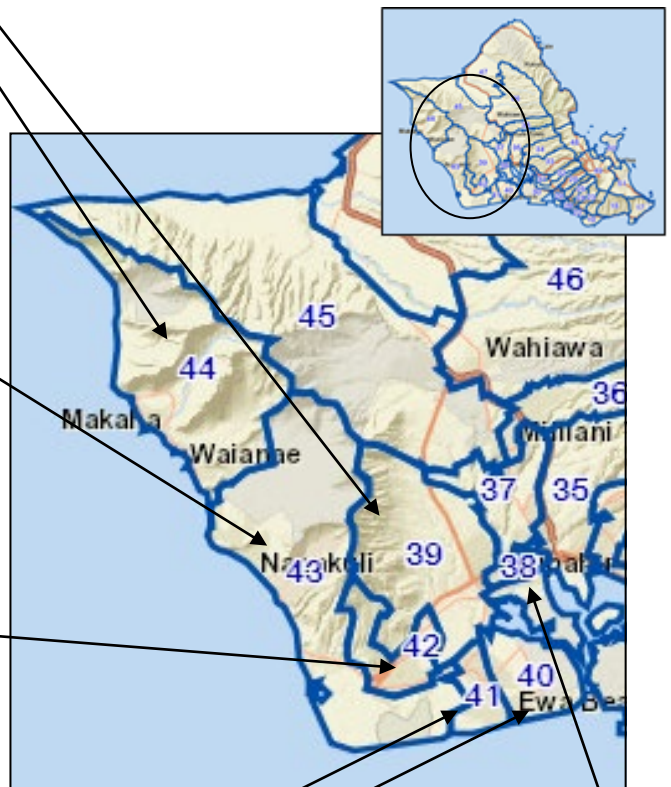

H District 44: Waianae, Makaha, Makua, Maili

Representative **Ty J.K. Cullen (D)**
Hawaii State Capitol, Room 316
Phone 808-586-8490
Fax 808-586-8494
E-Mail: repcullen@Capitol.hawaii.gov

H District 39: Royal Kunia, Village Park, Waipahu, Makakilo, West Loch

Representative **Stacelynn K.M. Eli (D)**
Hawaii State Capitol, Room 324
Phone 808-586-8465
Fax 808-586-8469
E-Mail: repeli@Capitol.hawaii.gov

H District 43: Ewa Villages, Kalaeloa, Honokai Hale, Nanakai Gardens, Ko Olina, Kahe Point, Nanakuli, Lualualei, Maili

Representative **Sharon E. Har (D)**
Hawaii State Capitol, Room 318
Phone 808-586-8500
Fax 808-586-8504
E-Mail: rephar@Capitol.hawaii.gov

H District 42: Kapolei, Makakilo

Representative **Cabanilla Arakawa (D)**
Hawaii State Capitol, Room 317
Phone 808-586-6080
Fax 808-586-6081
E-Mail: repcabanilla@Capitol.hawaii.gov

H District 41: Ewa Villages, Ewa Beach, Ewa Gentry, Ocean Pointe, West Loch

Representative **Bob McDermott (R)**
Hawaii State Capitol, Room 330
Phone 808-586-9730
Fax 808-586-9738
E-Mail: repmcdermott@Capitol.hawaii.gov

H District 40: Ewa, Ewa Beach, Ewa By Gentry, Iroquois Point

Representative **Henry J.C. Aquino (D)**
Hawaii State Capitol, Room 419
Phone 808-586-6520
Fax 808-586-6521
E-Mail: repaquino@Capitol.hawaii.gov

H District 38: Waipahu