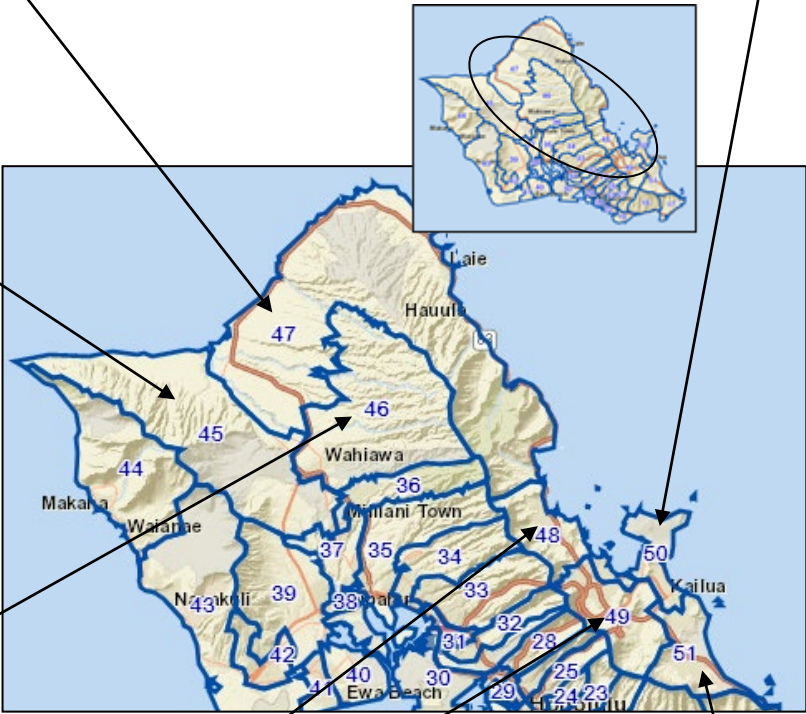

H District 47: Waialua, Haleiwa, Pupukea, Kahuku, Laie, Hauula, Waiahole, Waikane, Sunset Beach, Punaluu, Kaaawa

Representative **Cynthia Thielen (R)**
Hawaii State Capitol, Room 443
Phone 808-586-6480
Fax 808-586-6481
E-Mail: repthielen@Capitol.hawaii.gov

H District 50: Kailua, Kaneohe Bay

Representative **Lauren Matsumoto (R)**
Hawaii State Capitol, Room 315
Phone 808-586-9490
Fax 808-586-9496
E-Mail: epmatsumoto@Capitol.hawaii.gov

H District 45: Schofield, Mokuleia, Waialua, Kunia, Waipio Acres, Mililani

Representative **Amy A. Perruso (D)**
Hawaii State Capitol, Room 303
Phone 808-586-6700
Fax 808-586-6702
E-Mail: repperruso@Capitol.hawaii.gov

H District 46: Wahiawa, Whitmore Village, Launani Valley

Representative **Lisa Kitagawa (D)**
Hawaii State Capitol, Room 310
Phone 808-586-8540
Fax 808-586-8544
E-Mail: repkitagawa@Capitol.hawaii.gov

H District 48: Kaneohe, Kahaluu, Waiahole

Representative **Scot Z. Matayoshi (D)**
Hawaii State Capitol, Room 331
Phone 808-586-8470
Fax 808-586-8474
E-Mail: repmatayoshi@Capitol.hawaii.gov

H District 49: Kaneohe, Maunawili, Olomana

Representative **Chris Lee (D)**
Hawaii State Capitol, Room 433
Phone 808-586-9450
Fax 808-586-9456
E-Mail: replee@Capitol.hawaii.gov

H District 51: Kailua, Waimanalo