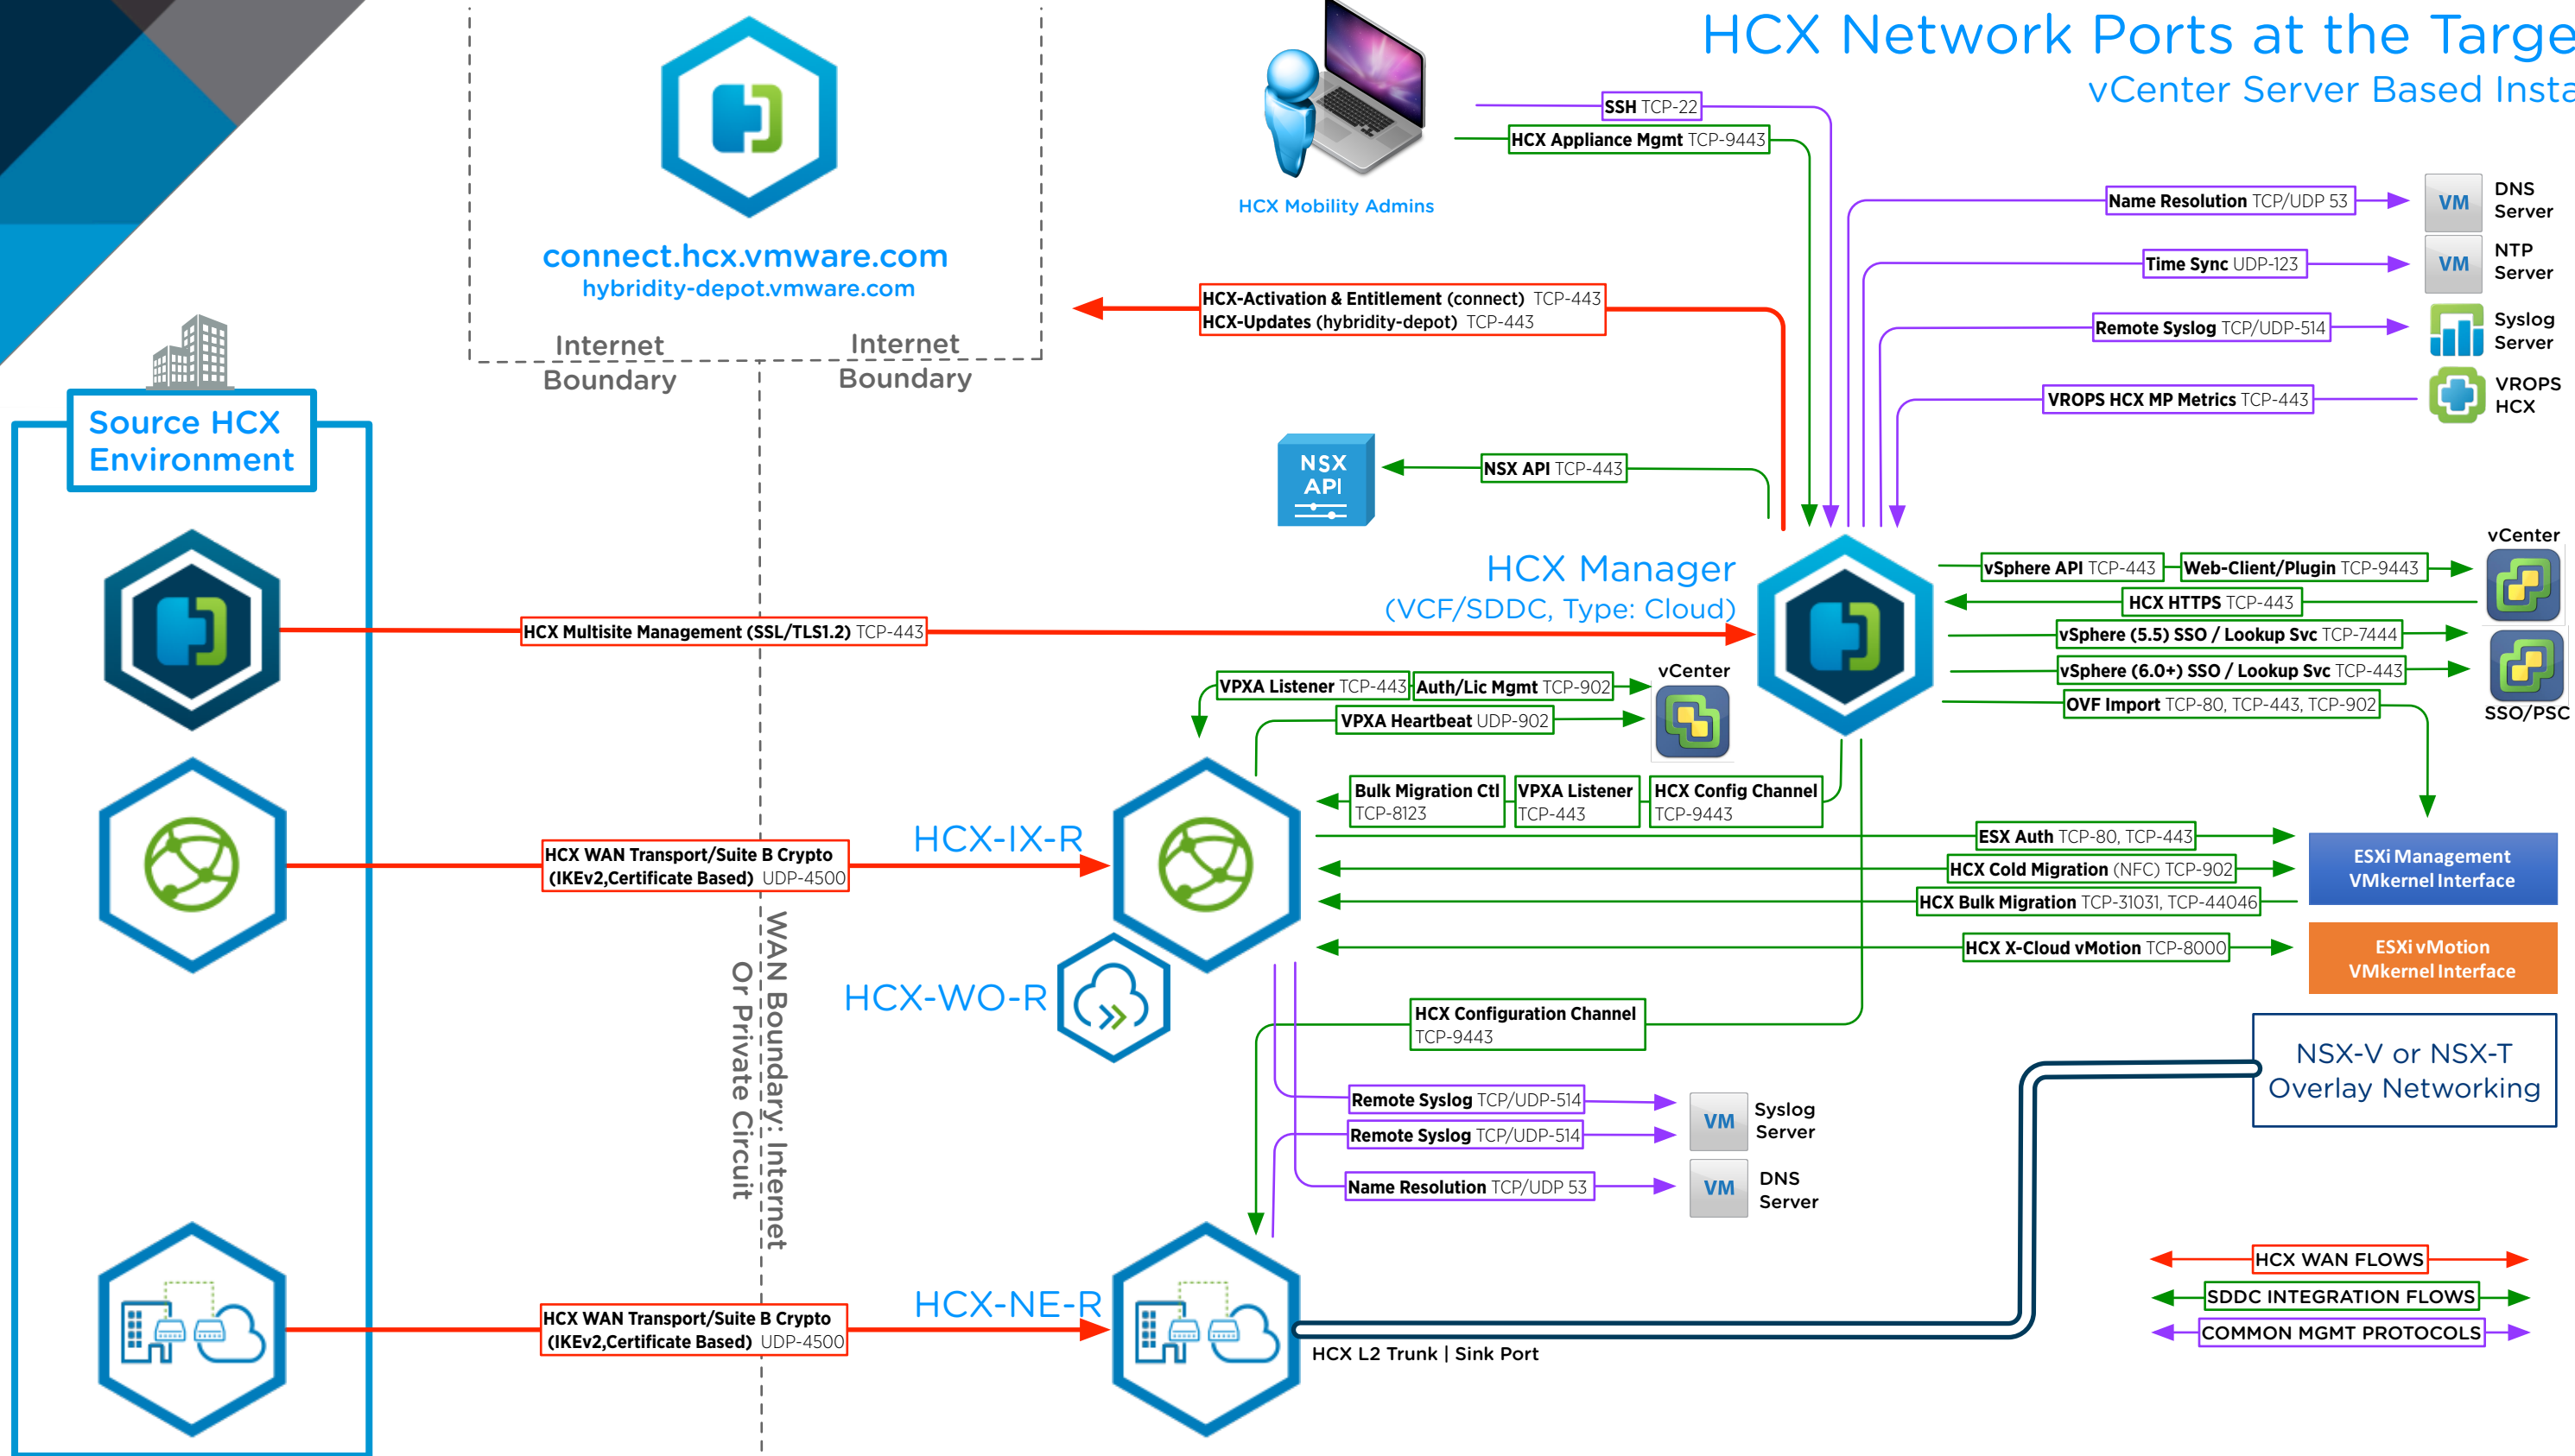

# HCX Network Ports at the Target vCenter Server Based Install

# HCX Network Ports at the Target

# HCX Network Ports at the Source

# HCX Network Ports at the Source With OSAM Service