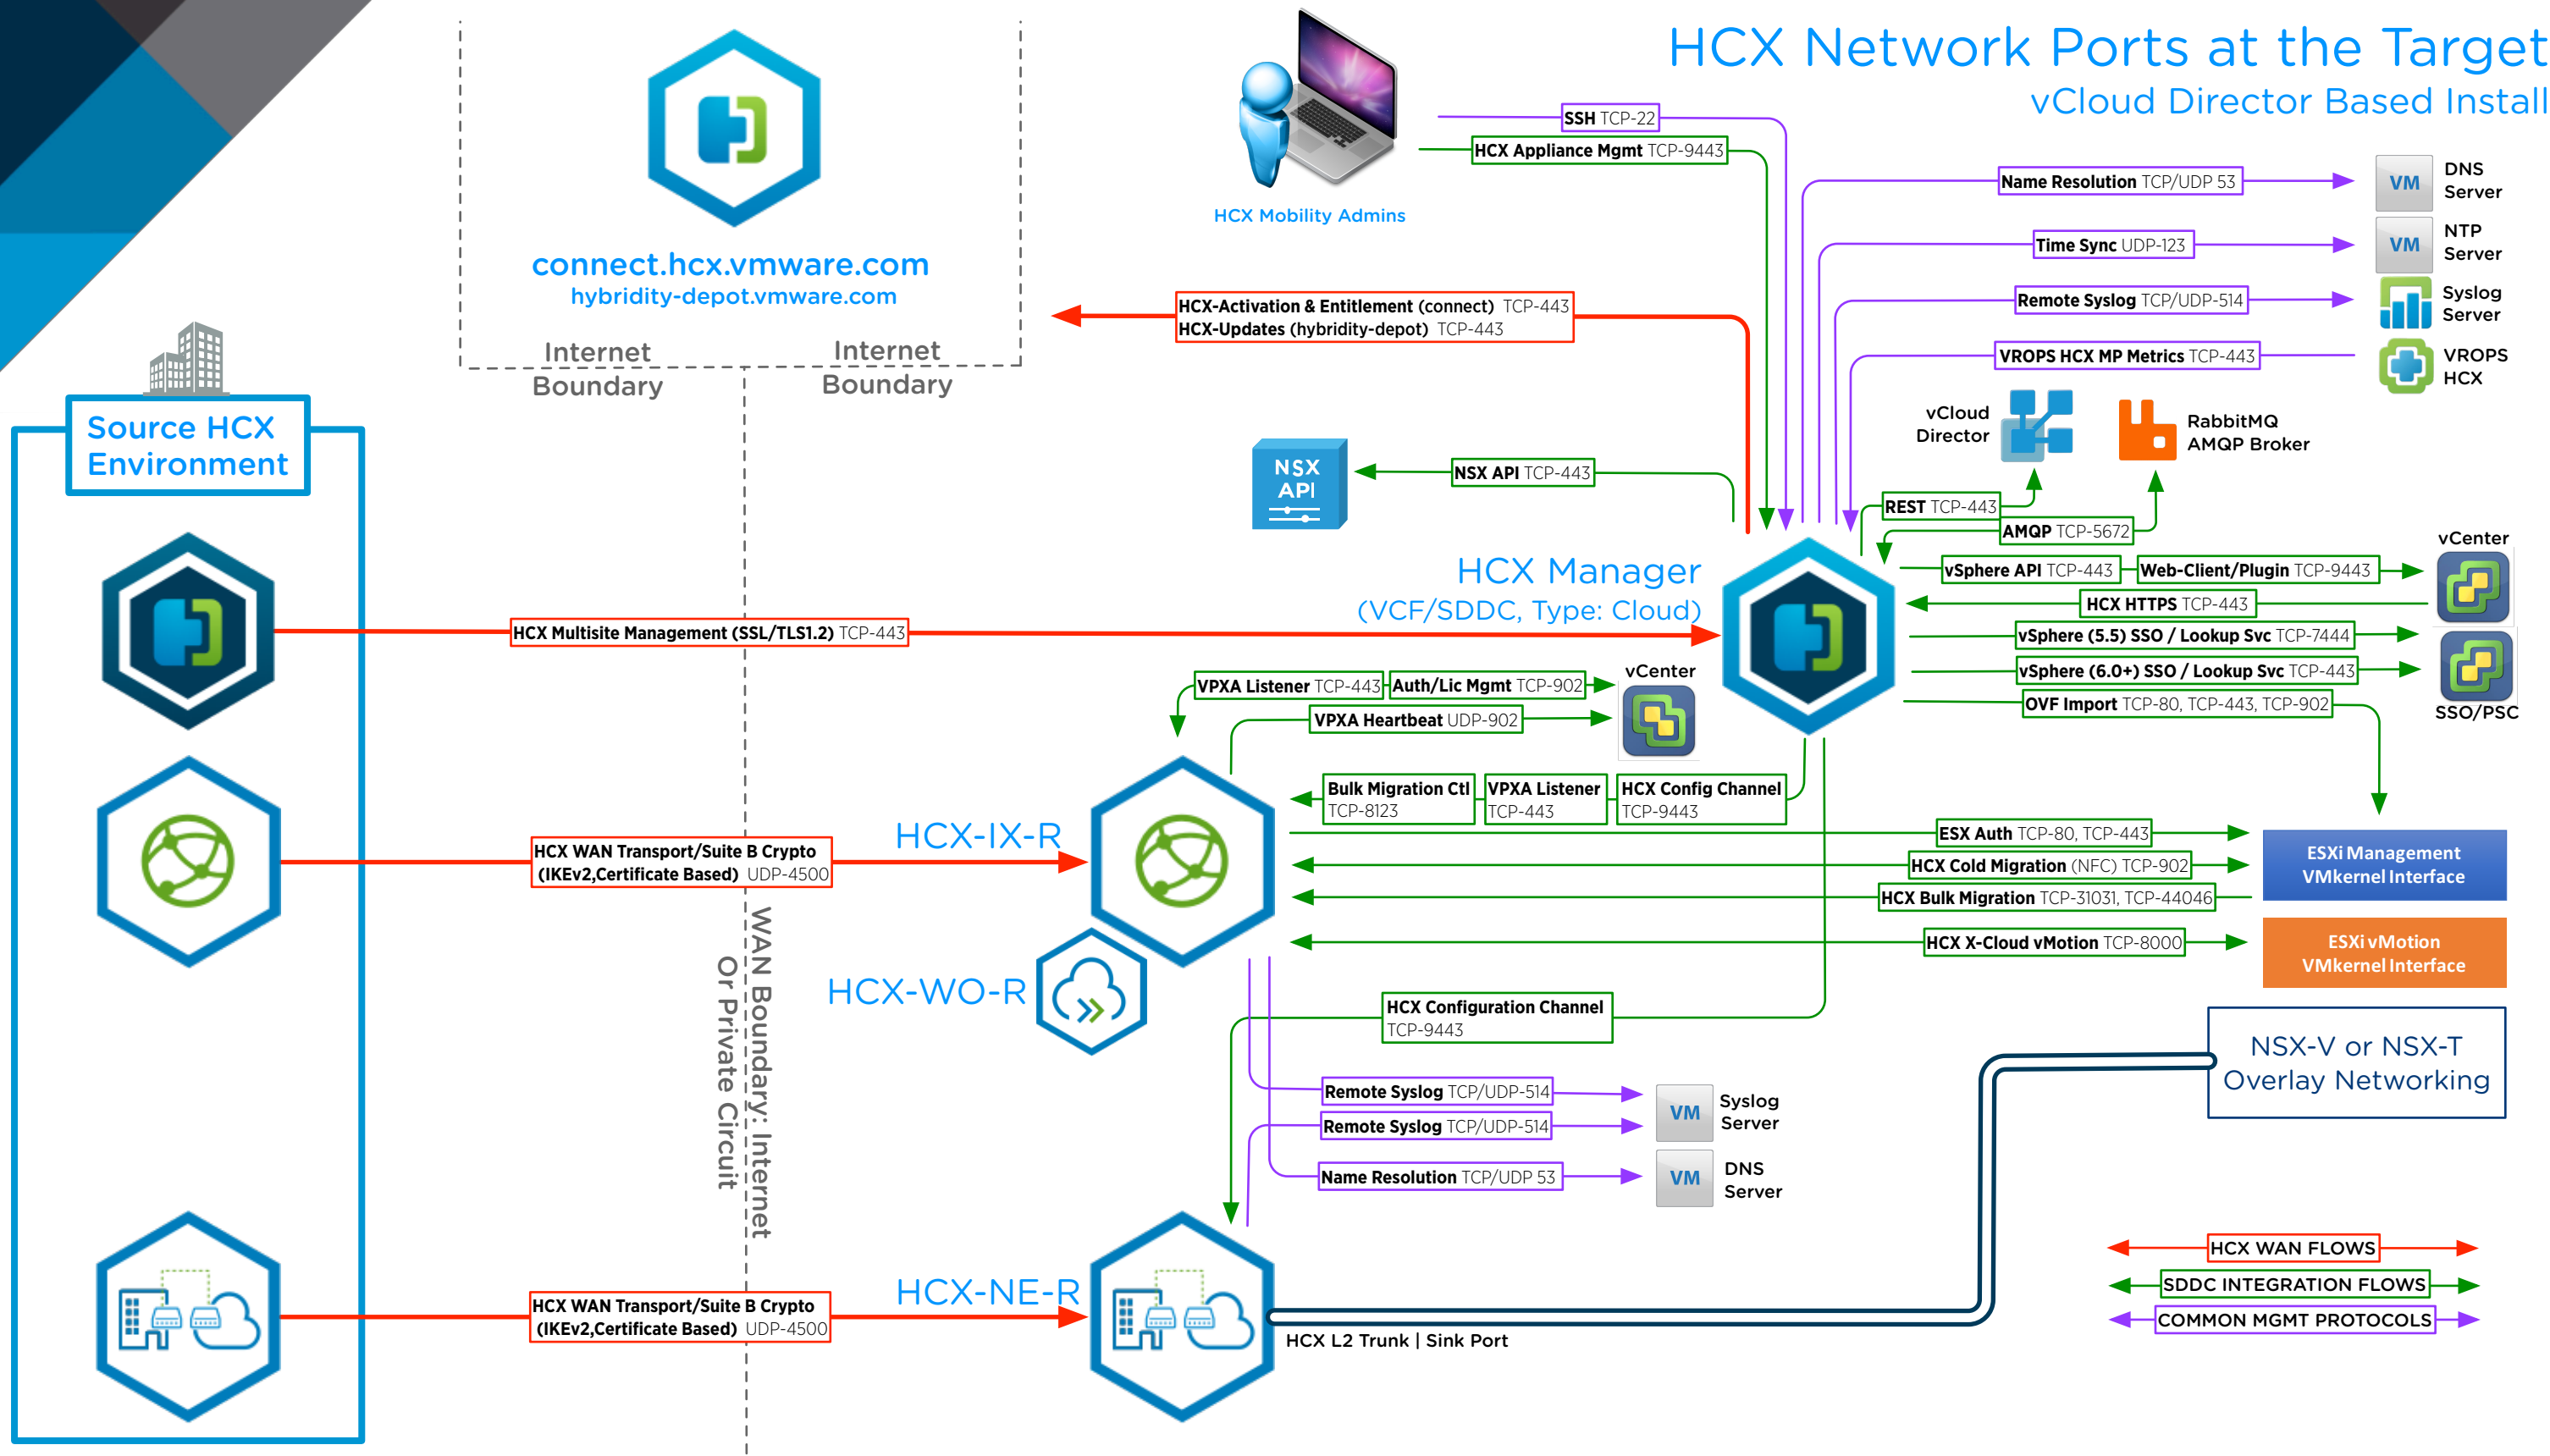

# HCX Network Ports at the Target vCenter Server Based Install

# HCX Network Ports at the Target

# HCX Network Ports at the Source

# HCX Network Ports at the Source With OSAM Service