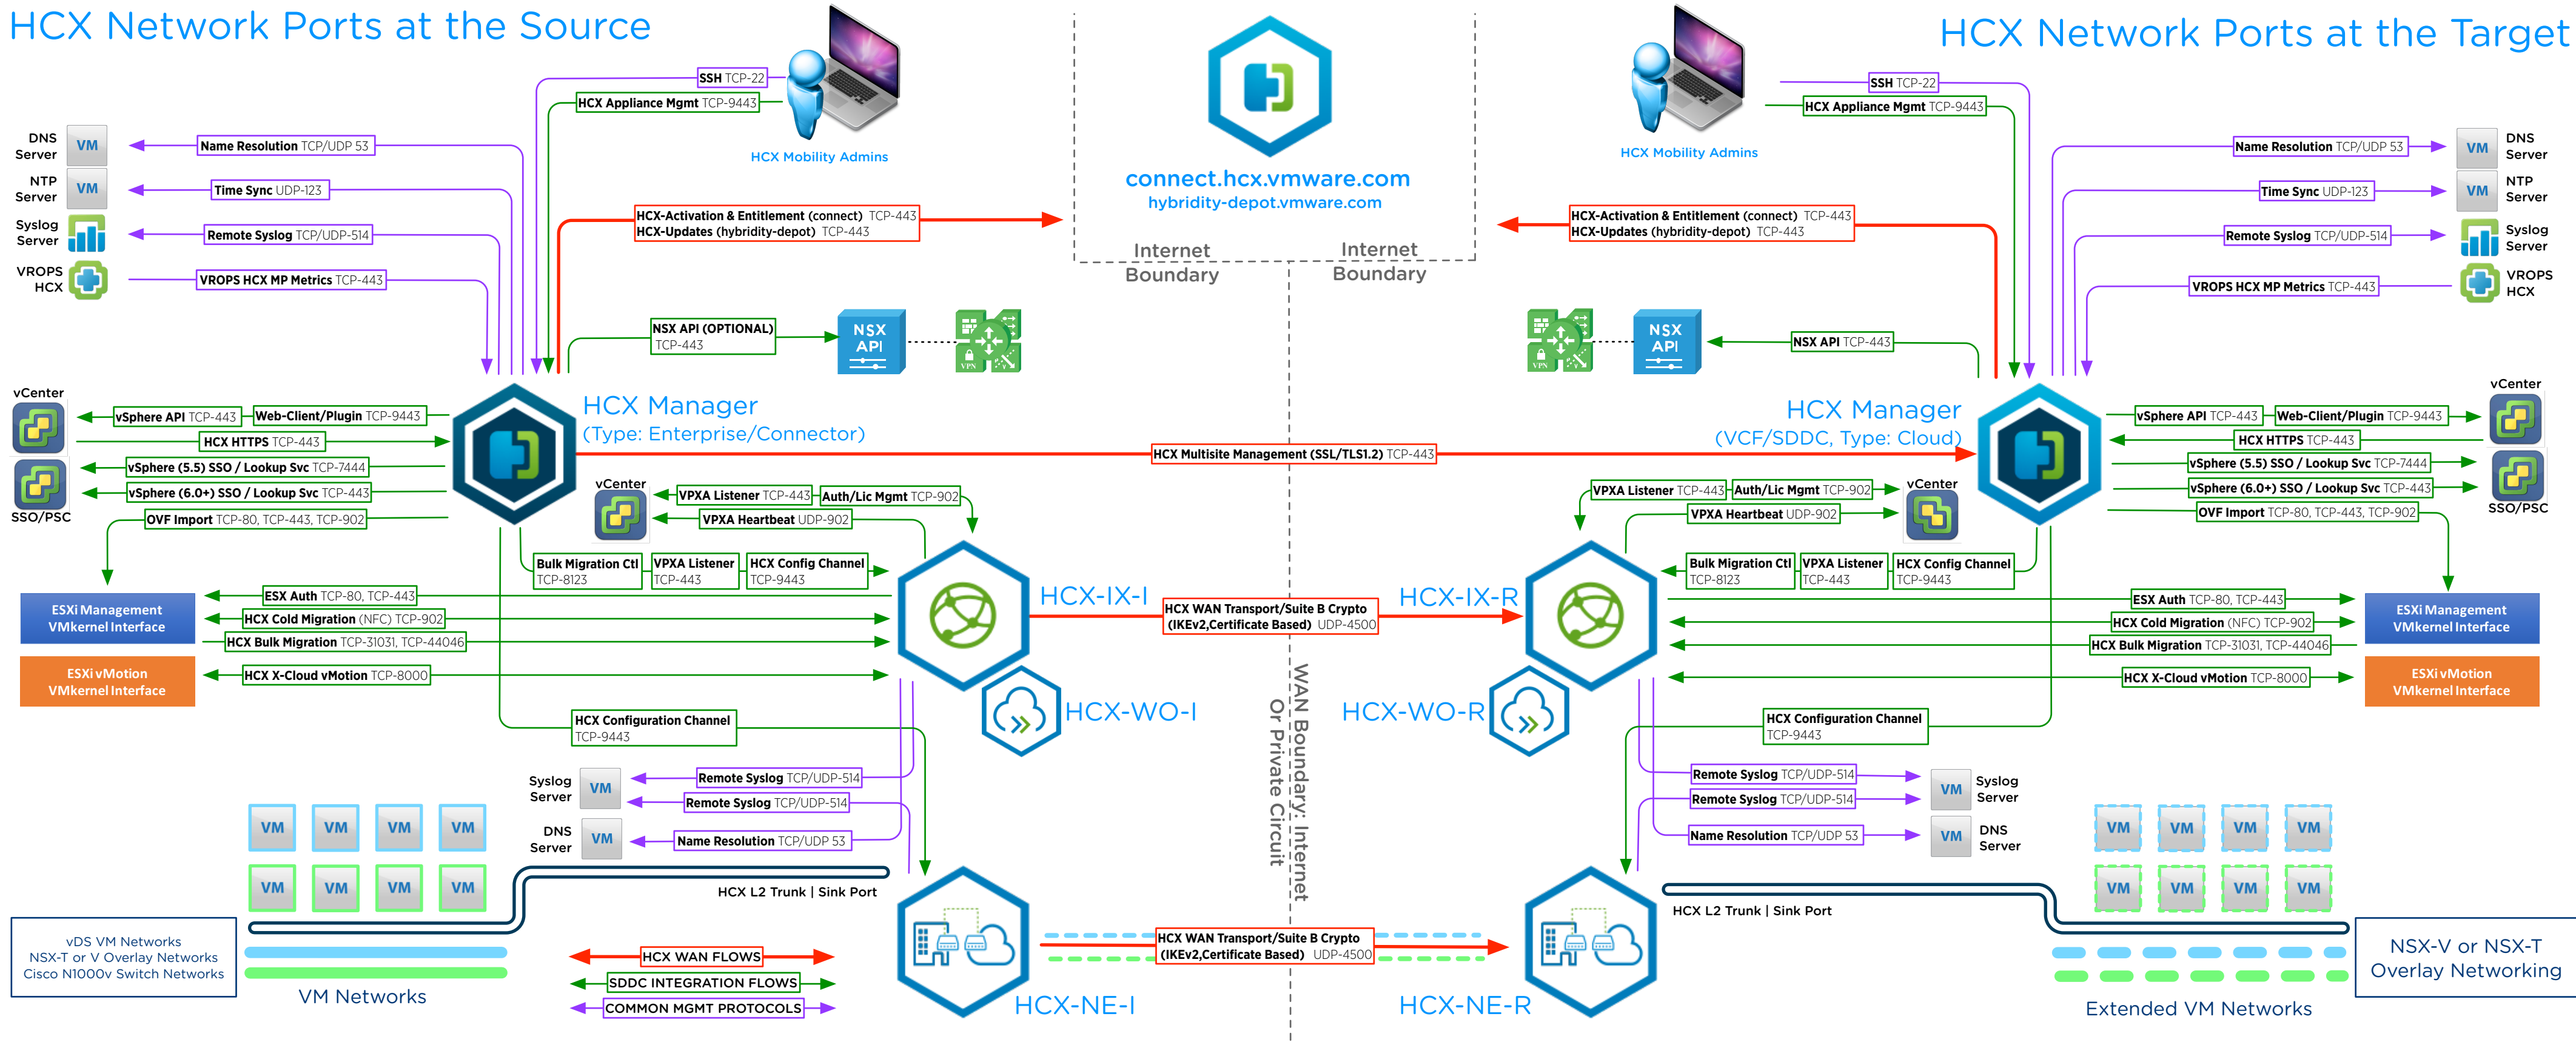

# HCX Network Ports at the Target vCenter Server Based Install

# HCX Network Ports at the Target

# HCX Network Ports at the Source

# HCX Network Ports at the Source With OSAM Service