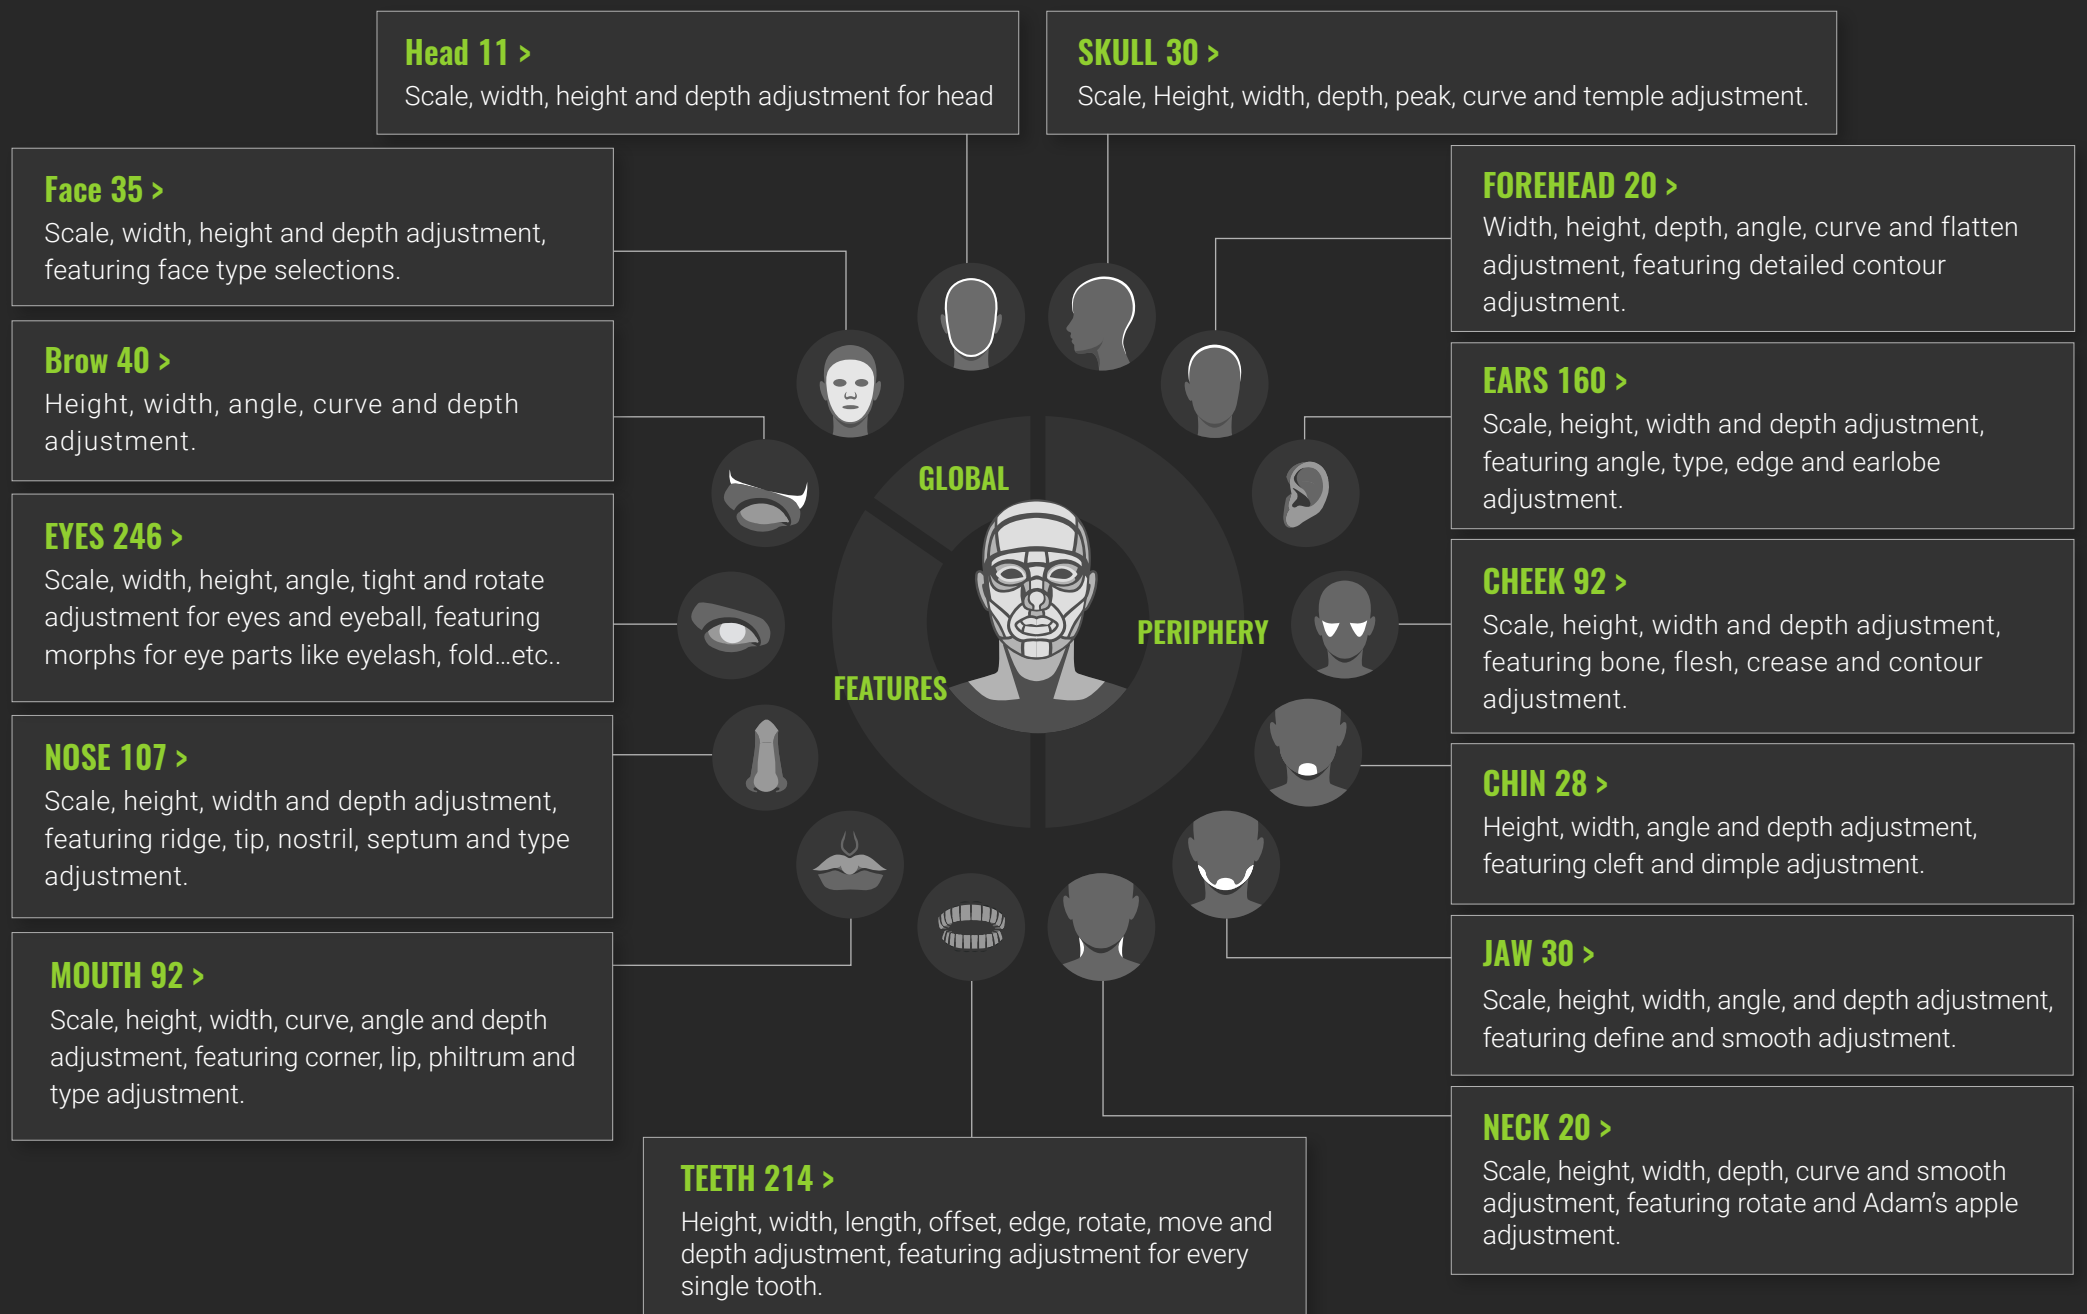

THE WORLD'S MOST COMPREHENSIVE 3D HEAD MODEL MORPH SYSTEM

Headshot Morph 1000+ is the world's most comprehensive facial morph system. Specially designed for photo-modelling and controlled modification of Headshot photo-generated models, they can be used to produce virtually scan-level results. Headshot morphs can also be used for general modelling, and in tandem with existing Character Creator morphs.

The morphs allow you to control virtually every aspect of the face and head, from global adjustments to the smallest details - to give your character a completely unique look or to more accurately resemble the source photo used to create a Headshot model. More than 1,000 head morphs are categorized in a logical order separated by a visual icon and intuitive naming. Additionally, Character Creator's search function can be used to locate any of the morph within seconds.

THREE MAIN MORPH TYPES

The morphs are organized to suggest a simple, logical workflow: from global morphs which address the head and face in general terms - to peripheral morphs affecting the skull, ears and jaw - followed by more detailed feature morphs (Click a facial part below to view the detailed morph information)